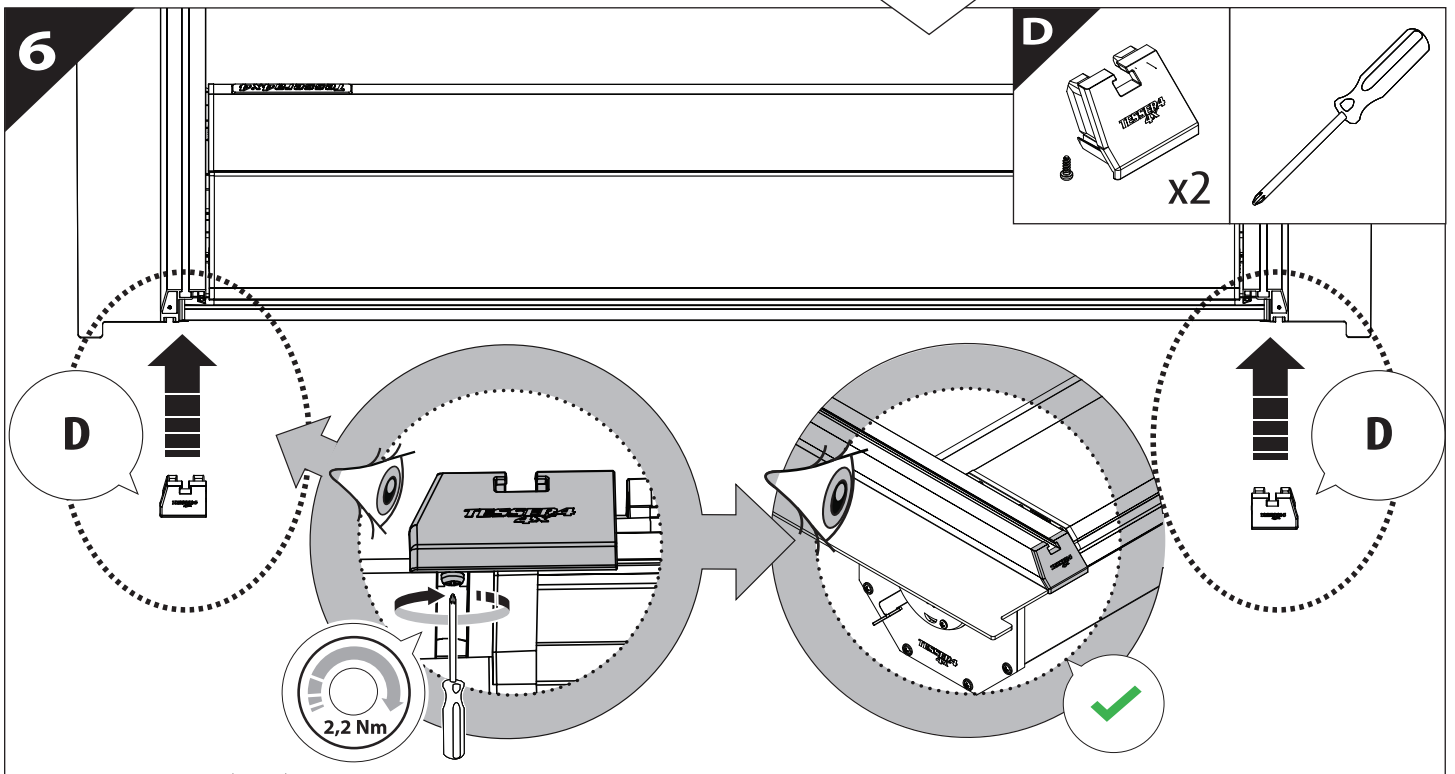

Installation Manual

PART NUMBER(S)	Model Year
TESS 1522 SE	JEEP GLADIATOR (no-c-channels)
Cab(s)	Installation Time / Weight
Double Cab	40-60 minutes / 53-57 kg

B

A

KITS

G

3

4