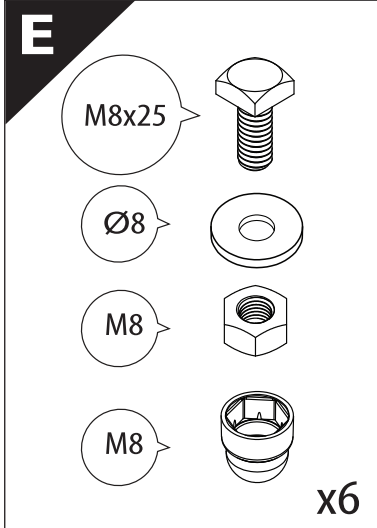

Installation Manual

PART NUMBER(S)	Model Year
TESS 1522 SE	JEEP GLADIATOR (no-c-channels)
Cab(s)	Installation Time / Weight
Double Cab	40-60 minutes / 53-57 kg

B

A

KITS

G

3

4

H

x6

E

x6

CAUTION !

CAUTION !

CAUTION !

22