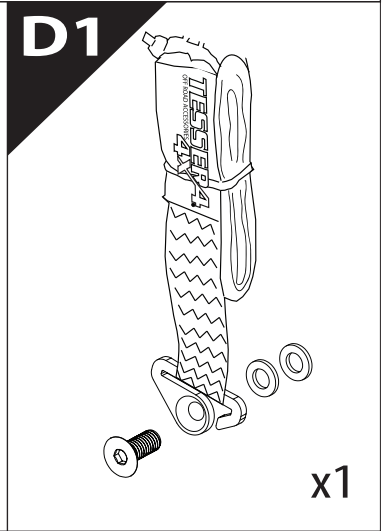

Installation Manual

PART NUMBER(S)	Model Year
TESS 1522 SE	JEEP GLADIATOR (no-c-channels)
Cab(s)	Installation Time / Weight
Double Cab	40-60 minutes / 53-57 kg

B

A

KITS

G

3

4

H

x6

E

x6

CAUTION !

CAUTION !

CAUTION !

22