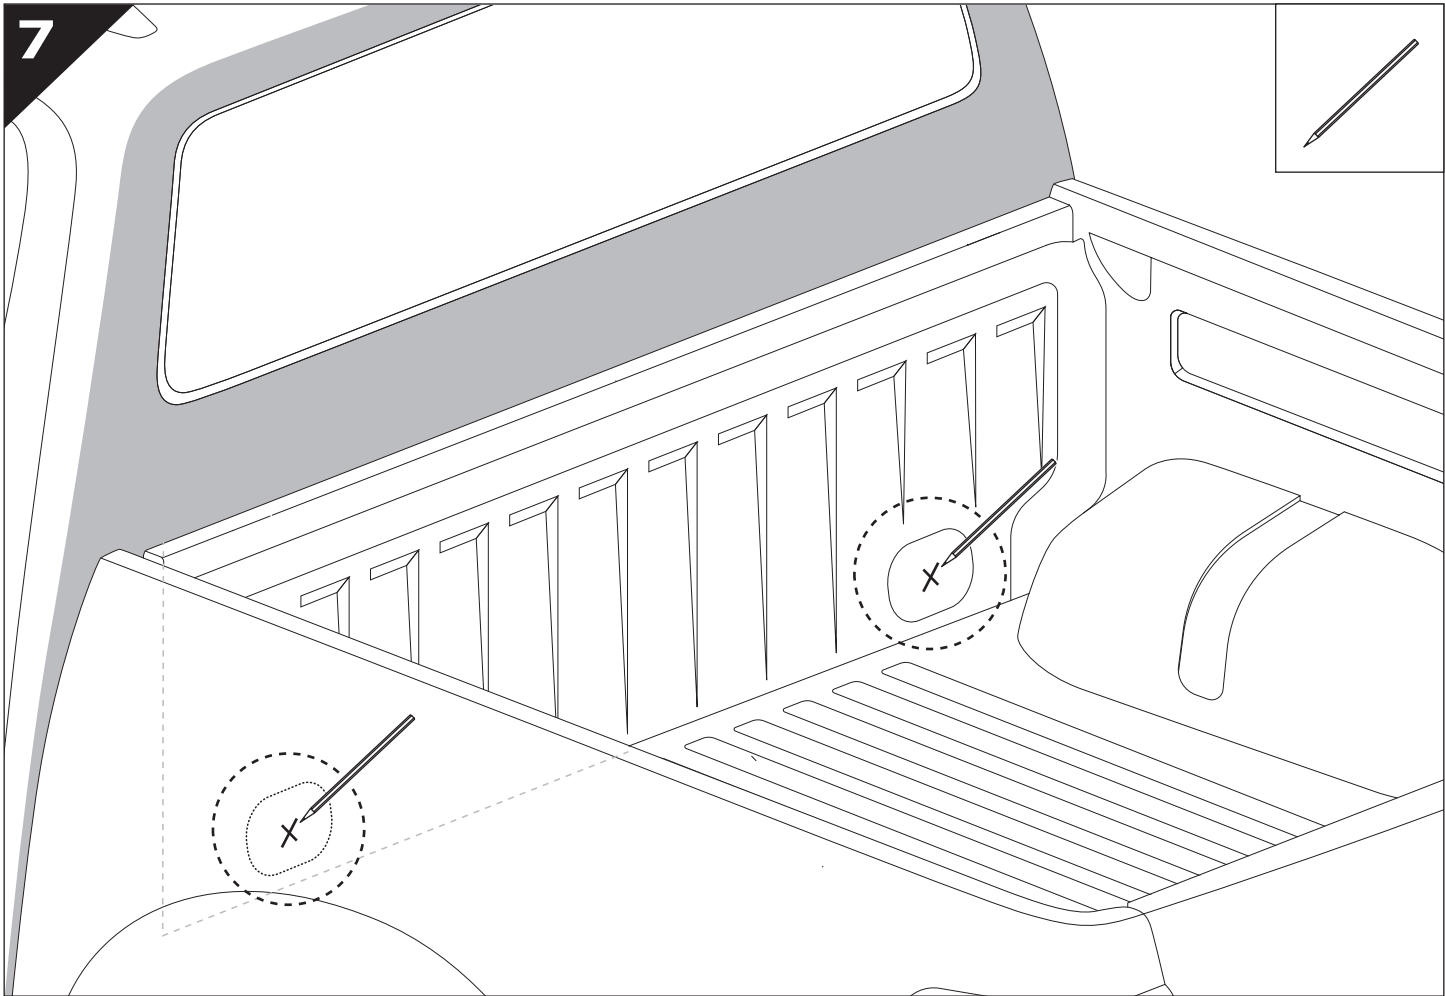

Installation Manual

PART NUMBER(S)	Model Year
TESS 1522 SE	JEEP GLADIATOR (no-c-channels)
Cab(s)	Installation Time / Weight
Double Cab	40-60 minutes / 53-57 kg

B

A

KITS

G

3

4