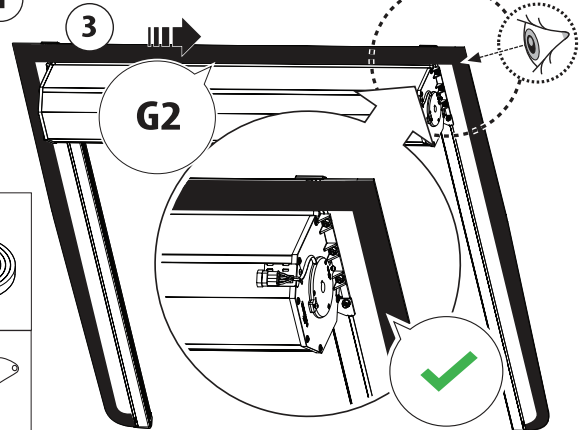

Installation Manual

PART NUMBER(S)	Model Year
TESS 1522 SE	JEEP GLADIATOR (no-c-channels)
Cab(s)	Installation Time / Weight
Double Cab	40-60 minutes / 53-57 kg

B

A

KITS

G

3

4

r

10

11

11.1

12

G3

13

19

H

x6

E

x6

CAUTION !

CAUTION !

CAUTION !

22