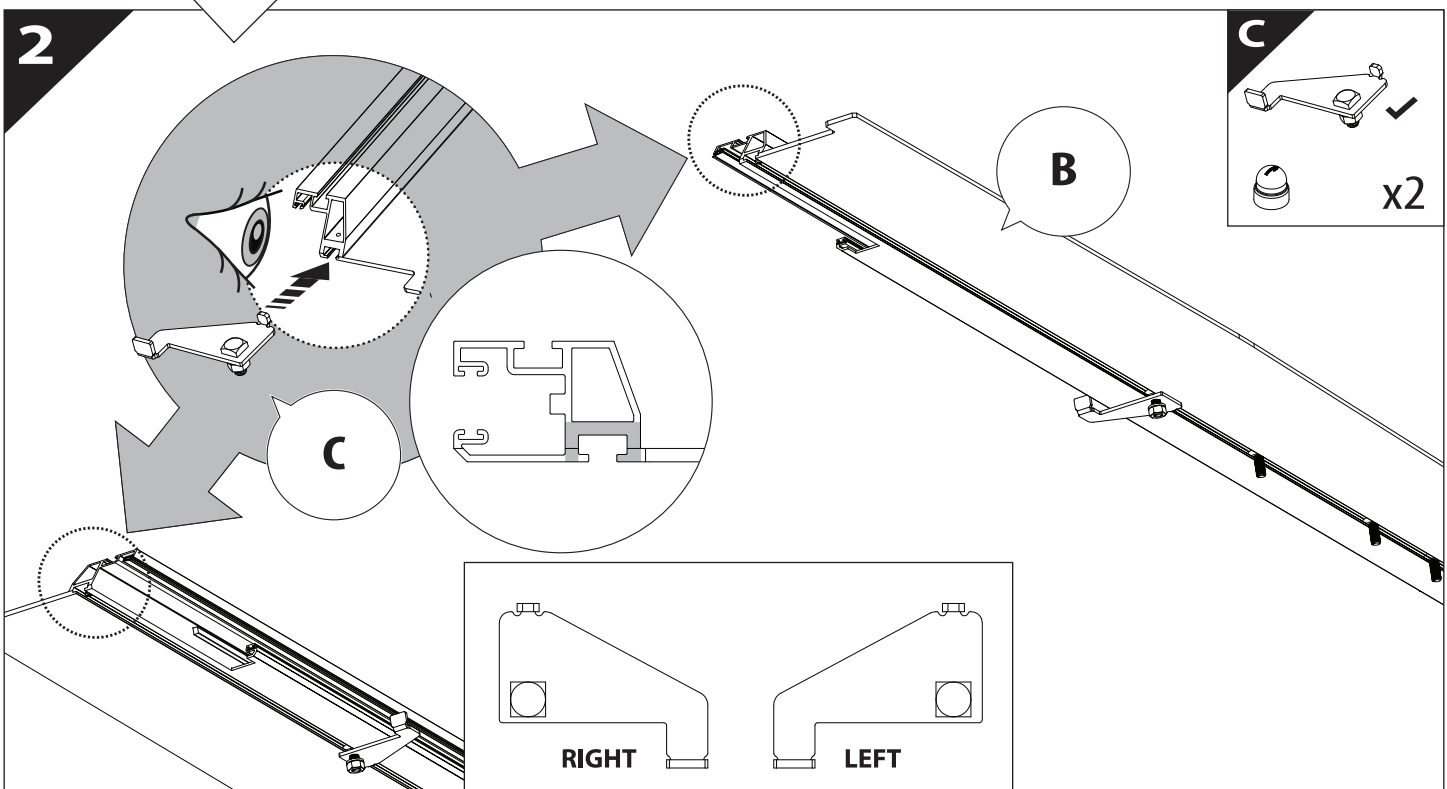

Installation Manual

PART NUMBER(S)	Model Year
TESS 1522 SE	JEEP GLADIATOR (no-c-channels)
Cab(s)	Installation Time / Weight
Double Cab	40-60 minutes / 53-57 kg

B

A

KITS

G

3

4