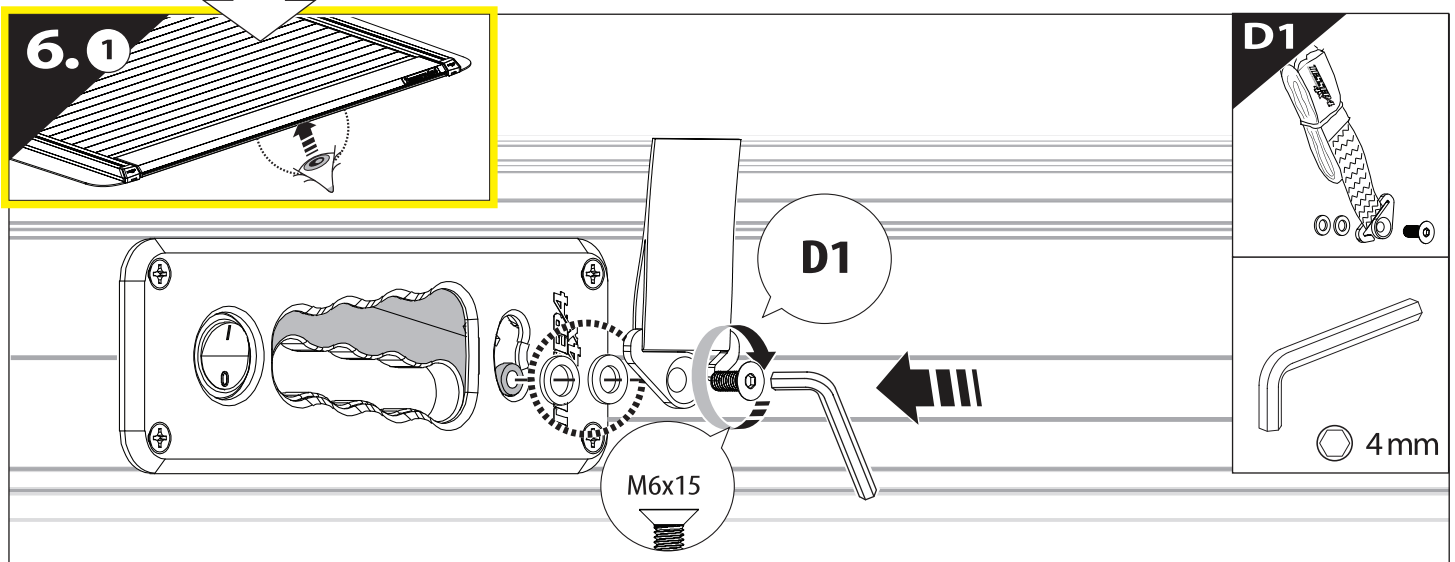

Installation Manual

PART NUMBER(S)	Model Year
TESS 1522 SE	JEEP GLADIATOR (no-c-channels)
Cab(s)	Installation Time / Weight
Double Cab	40-60 minutes / 53-57 kg

B

A

KITS

G

3

4