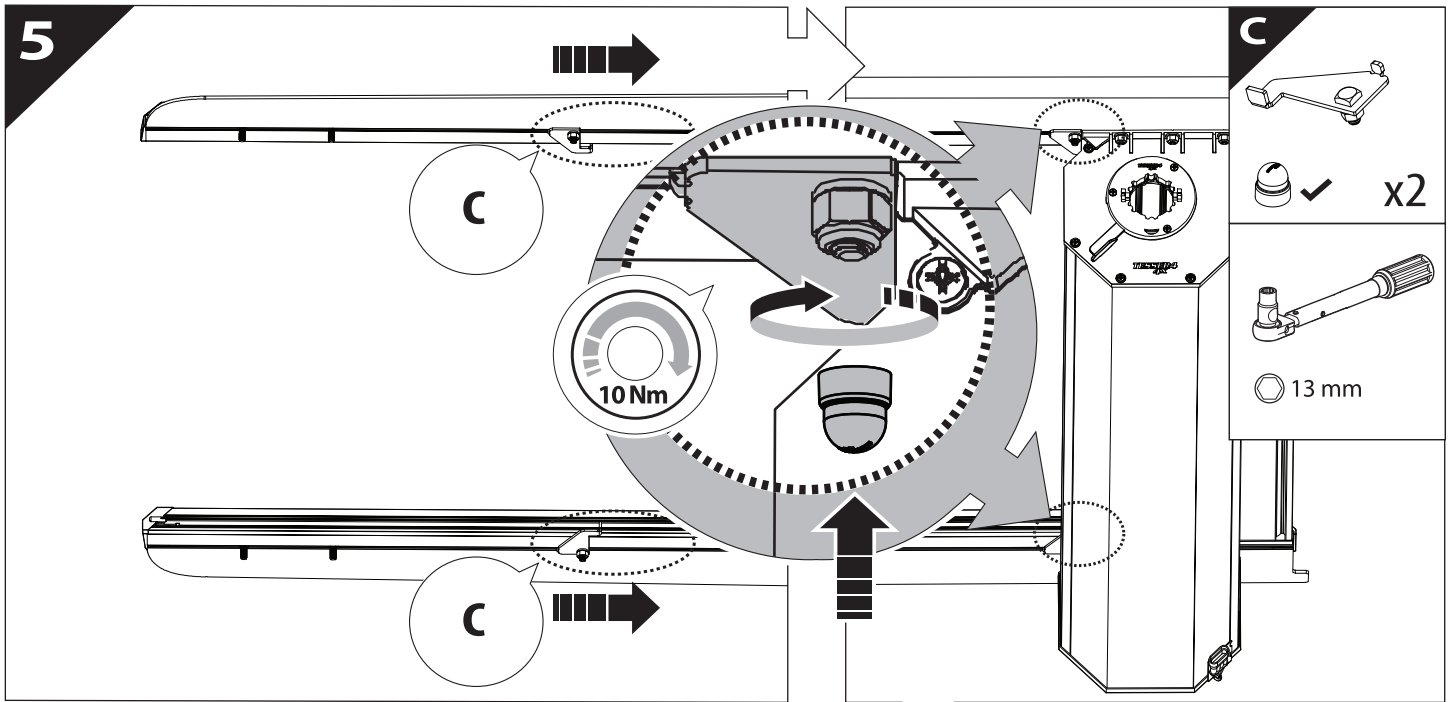

Installation Manual

PART NUMBER(S)	Model Year
TESS 1522 SE	JEEP GLADIATOR (no-c-channels)
Cab(s)	Installation Time / Weight
Double Cab	40-60 minutes / 53-57 kg

B

A

KITS

G

3

4