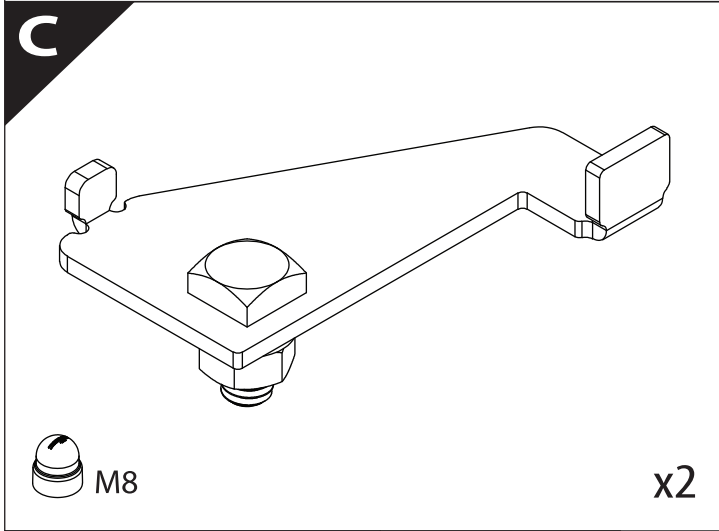

Installation Manual

PART NUMBER(S)	Model Year
TESS 1522 SE	JEEP GLADIATOR (no-c-channels)
Cab(s)	Installation Time / Weight
Double Cab	40-60 minutes / 53-57 kg

B

A

KITS

G

3

4