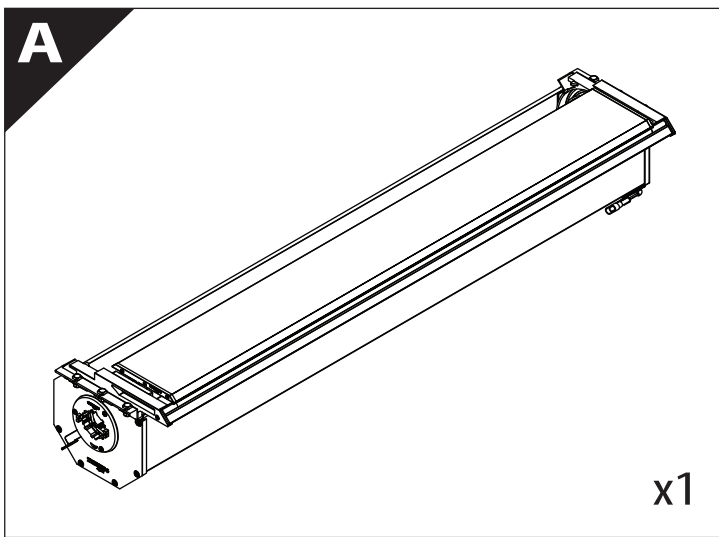

Installation Manual

PART NUMBER(S)	Model Year
TESS 1522 SE	JEEP GLADIATOR (no-c-channels)
Cab(s)	Installation Time / Weight
Double Cab	40-60 minutes / 53-57 kg

B

A

KITS

G

3

4