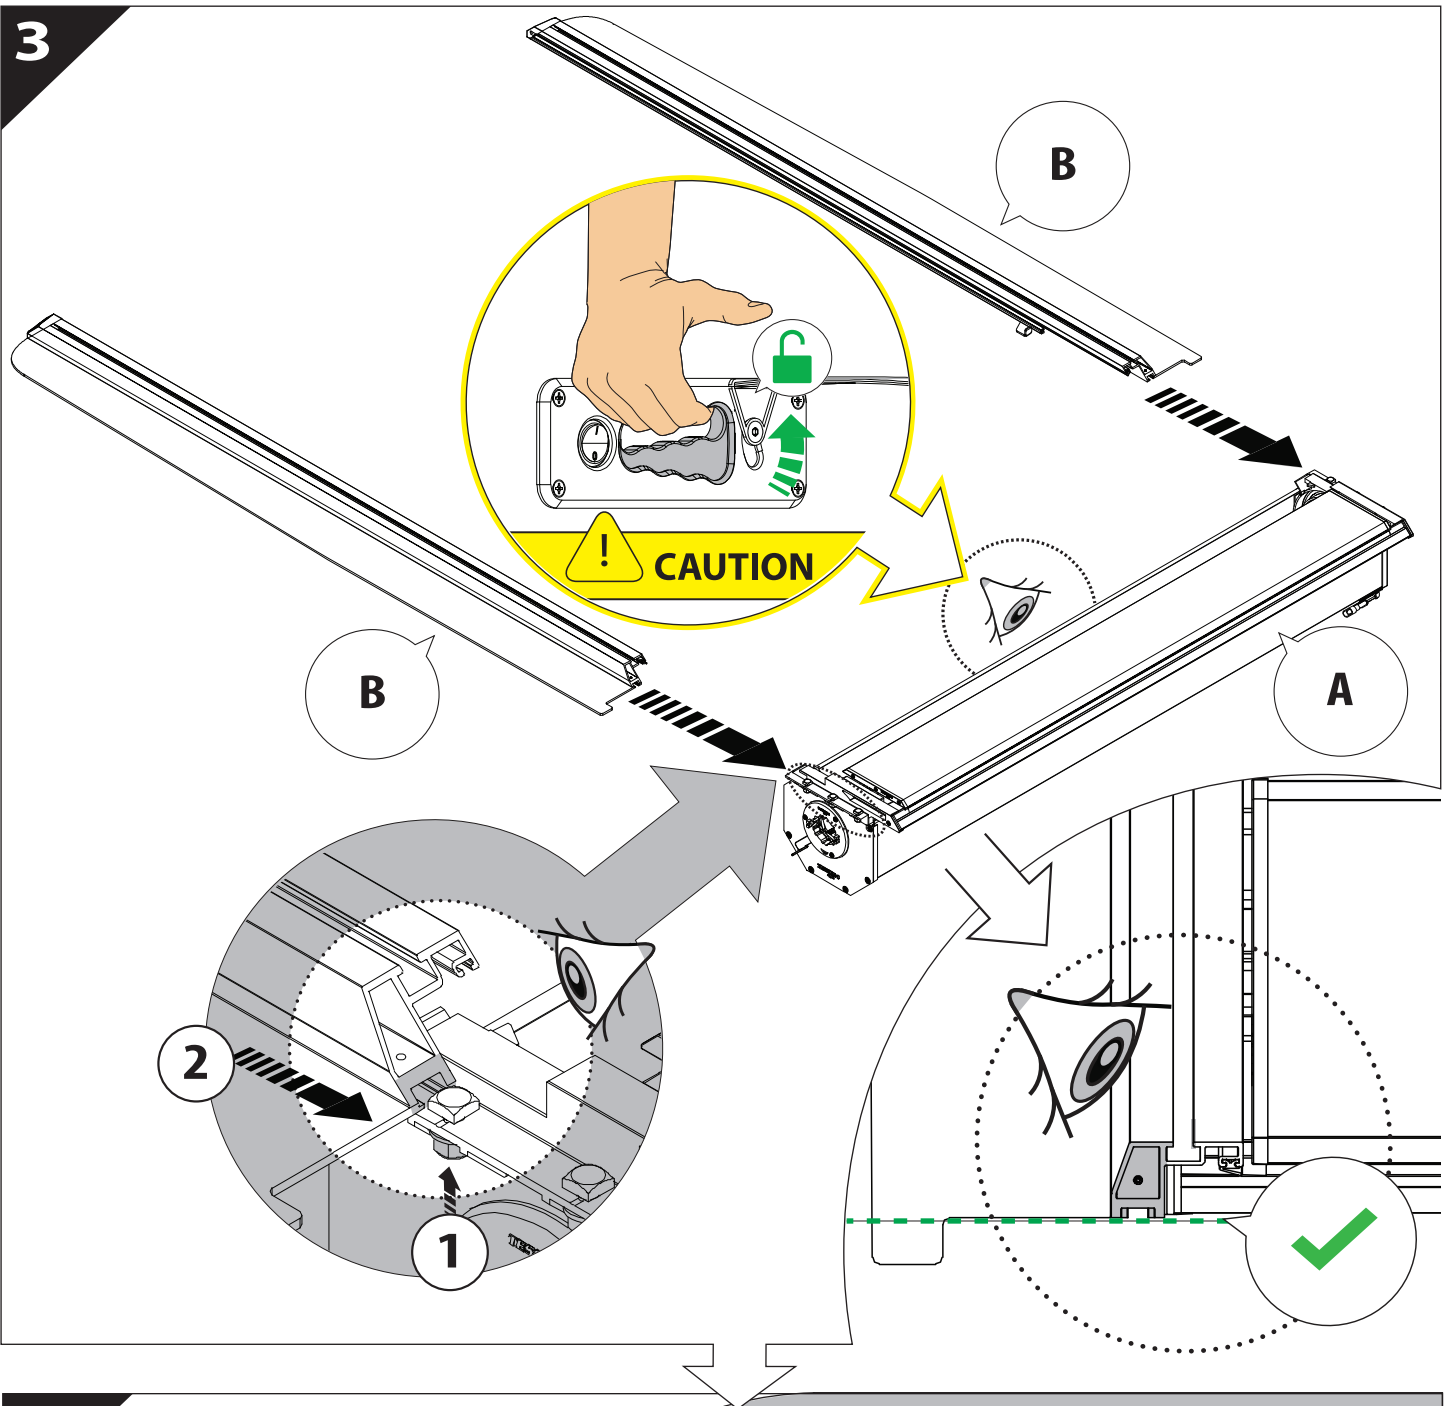

Installation Manual

PART NUMBER(S)	Model Year
TESS 1522 SE	JEEP GLADIATOR (no-c-channels)
Cab(s)	Installation Time / Weight
Double Cab	40-60 minutes / 53-57 kg

B

A

KITS

G

3

4