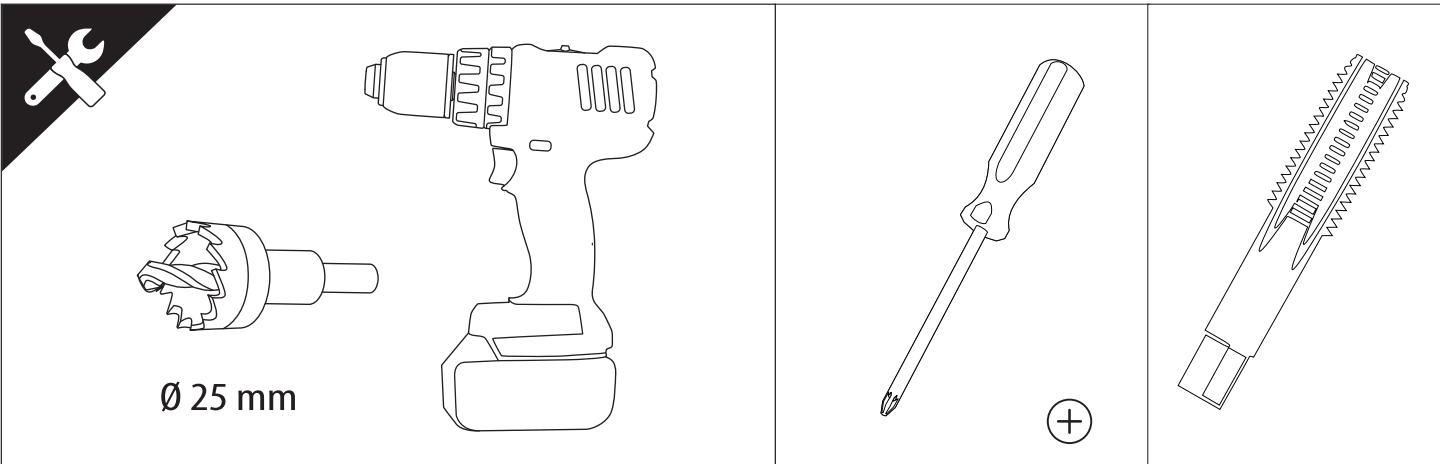

Installation Manual

PART NUMBER(S)	Model Year
TESS 1522 SE	JEEP GLADIATOR (no-c-channels)
Cab(s)	Installation Time / Weight
Double Cab	40-60 minutes / 53-57 kg

B

A

KITS

G

3

4