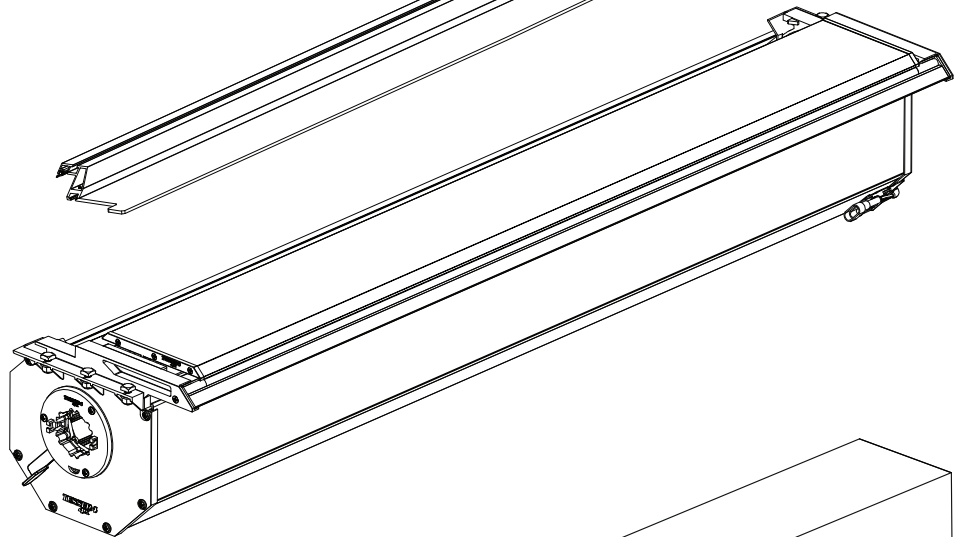

Installation Manual

PART NUMBER(S)	Model Year
TESS 1522 SE	JEEP GLADIATOR (no-c-channels)
Cab(s)	Installation Time / Weight
Double Cab	40-60 minutes / 53-57 kg

B

A

KITS

G

3

4