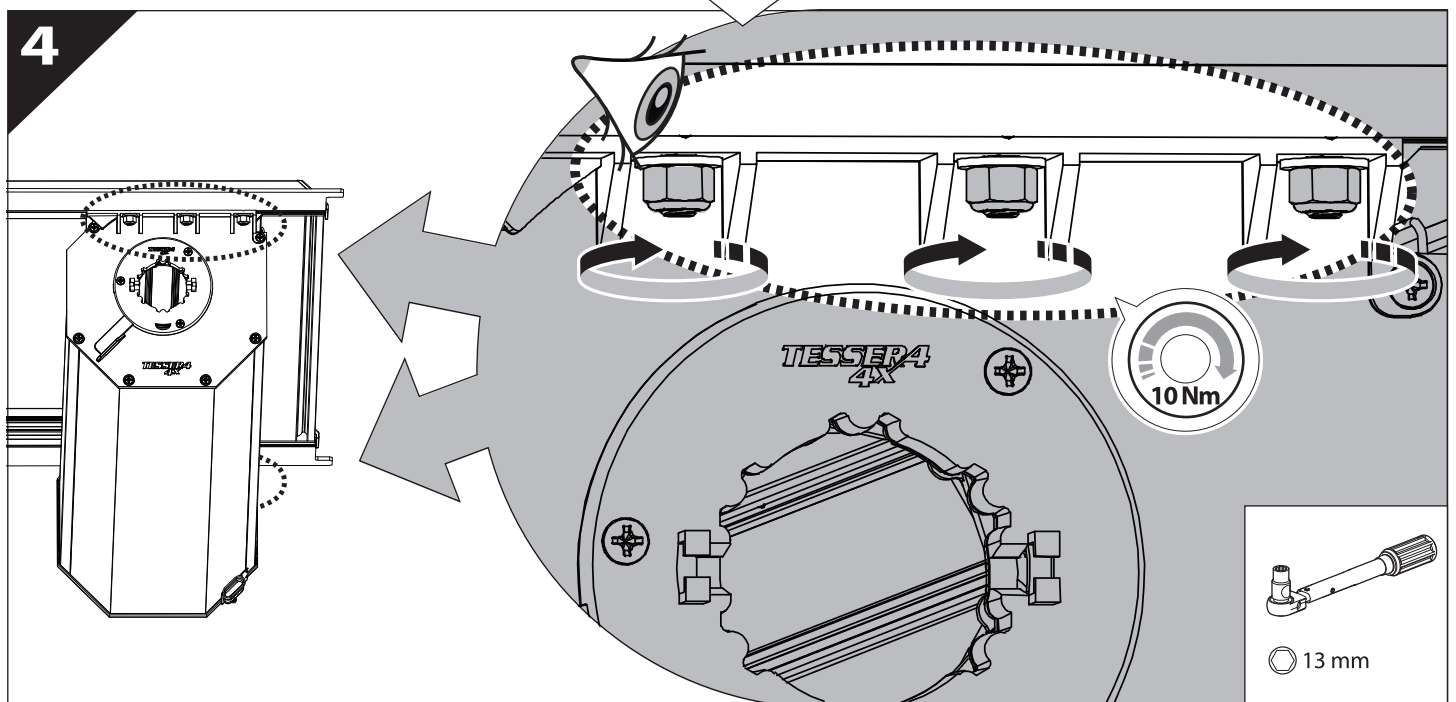

Installation Manual

PART NUMBER(S)	Model Year
TESS 1522 SE	JEEP GLADIATOR (no-c-channels)
Cab(s)	Installation Time / Weight
Double Cab	40-60 minutes / 53-57 kg

B

A

KITS

G

3

4