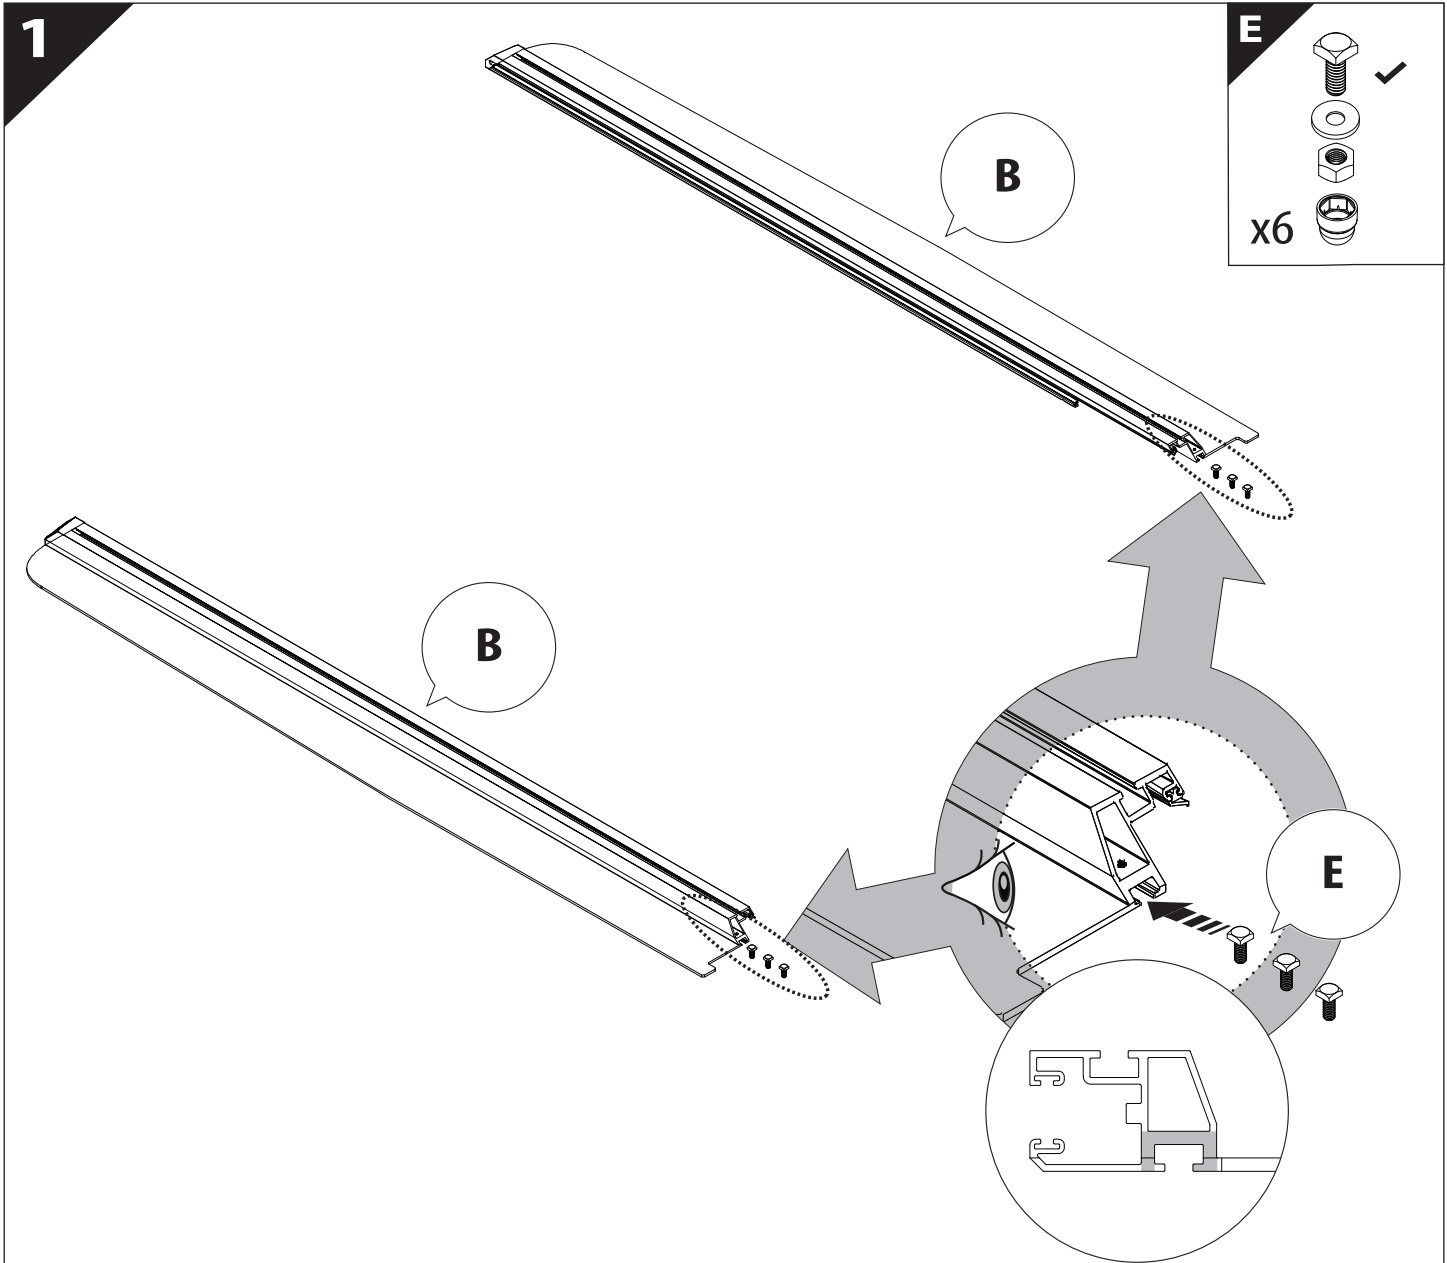

Installation Manual

PART NUMBER(S)	Model Year
TESS 1522 SE	JEEP GLADIATOR (no-c-channels)
Cab(s)	Installation Time / Weight
Double Cab	40-60 minutes / 53-57 kg

B

A

KITS

G

3

4