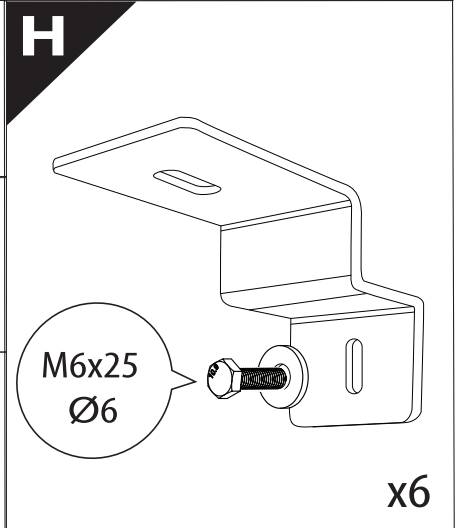

Installation Manual

PART NUMBER(S)	Model Year
TESS 1522 SE	JEEP GLADIATOR (no-c-channels)
Cab(s)	Installation Time / Weight
Double Cab	40-60 minutes / 53-57 kg

B

A

KITS

G

3

4