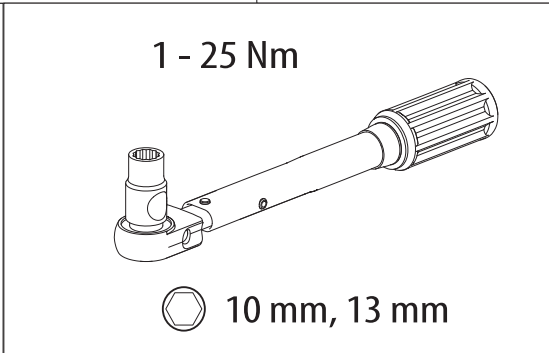

Installation Manual

PART NUMBER(S)	Model Year
TESS 1522 SE	JEEP GLADIATOR (no-c-channels)
Cab(s)	Installation Time / Weight
Double Cab	40-60 minutes / 53-57 kg

B

A

KITS

G

3

4