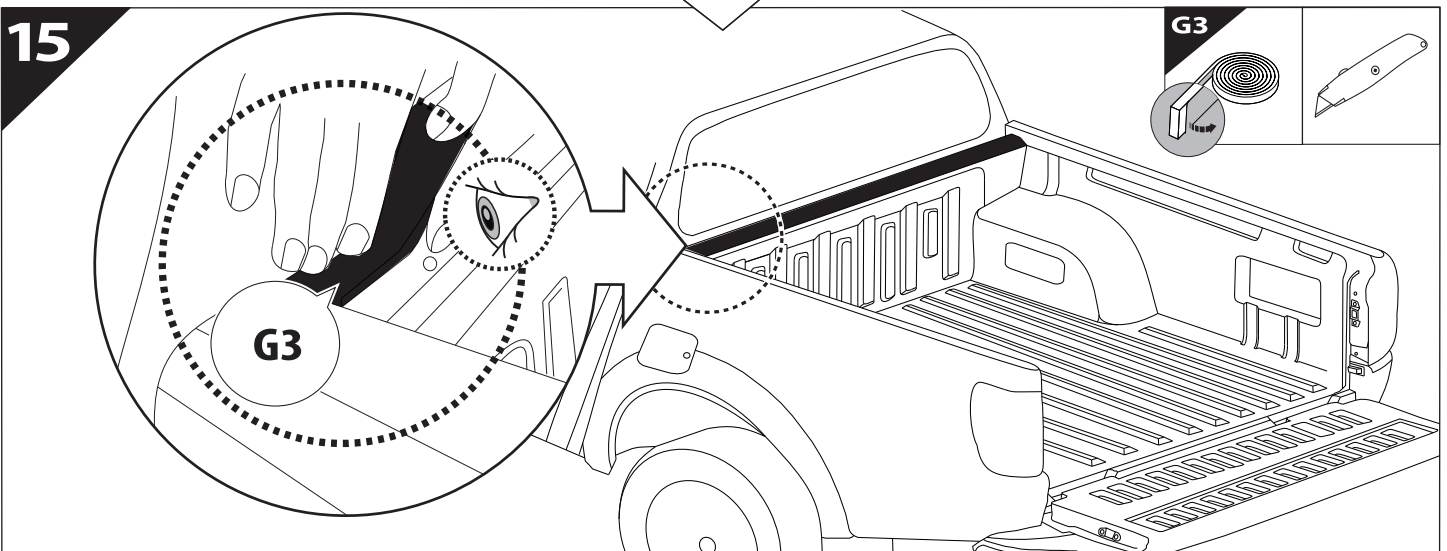

Installation Manual

PART NUMBER(S)	Model Year
TESS 1522 SE	JEEP GLADIATOR (with c-channels)
Cab(s)	Installation Time / Weight
Double Cab	40-60 minutes / 53-57 kg

B

A

KITS

G

3

4