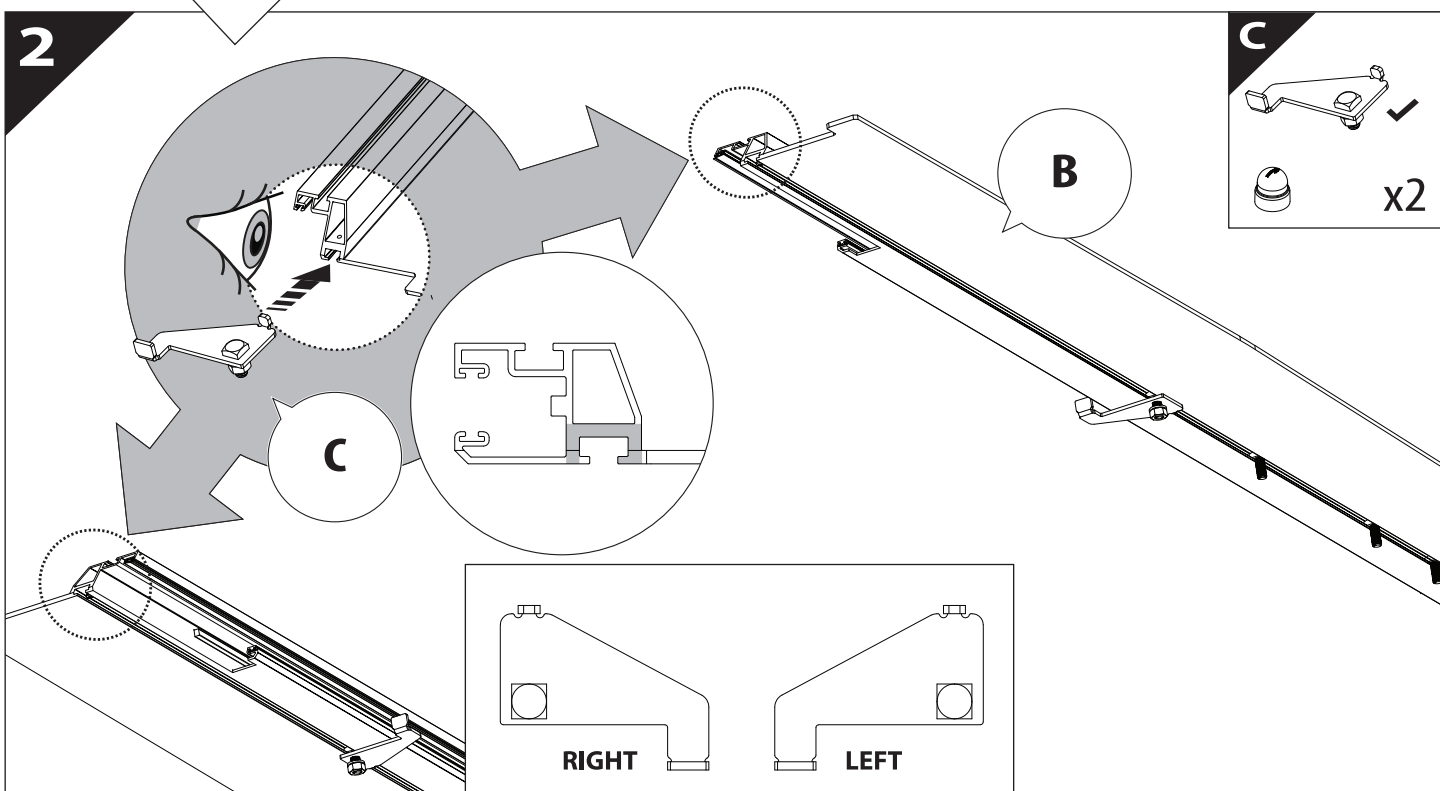

Installation Manual

PART NUMBER(S)	Model Year
TESS 1522 SE	JEEP GLADIATOR (with c-channels)
Cab(s)	Installation Time / Weight
Double Cab	40-60 minutes / 53-57 kg

B

A

KITS

G

3

4