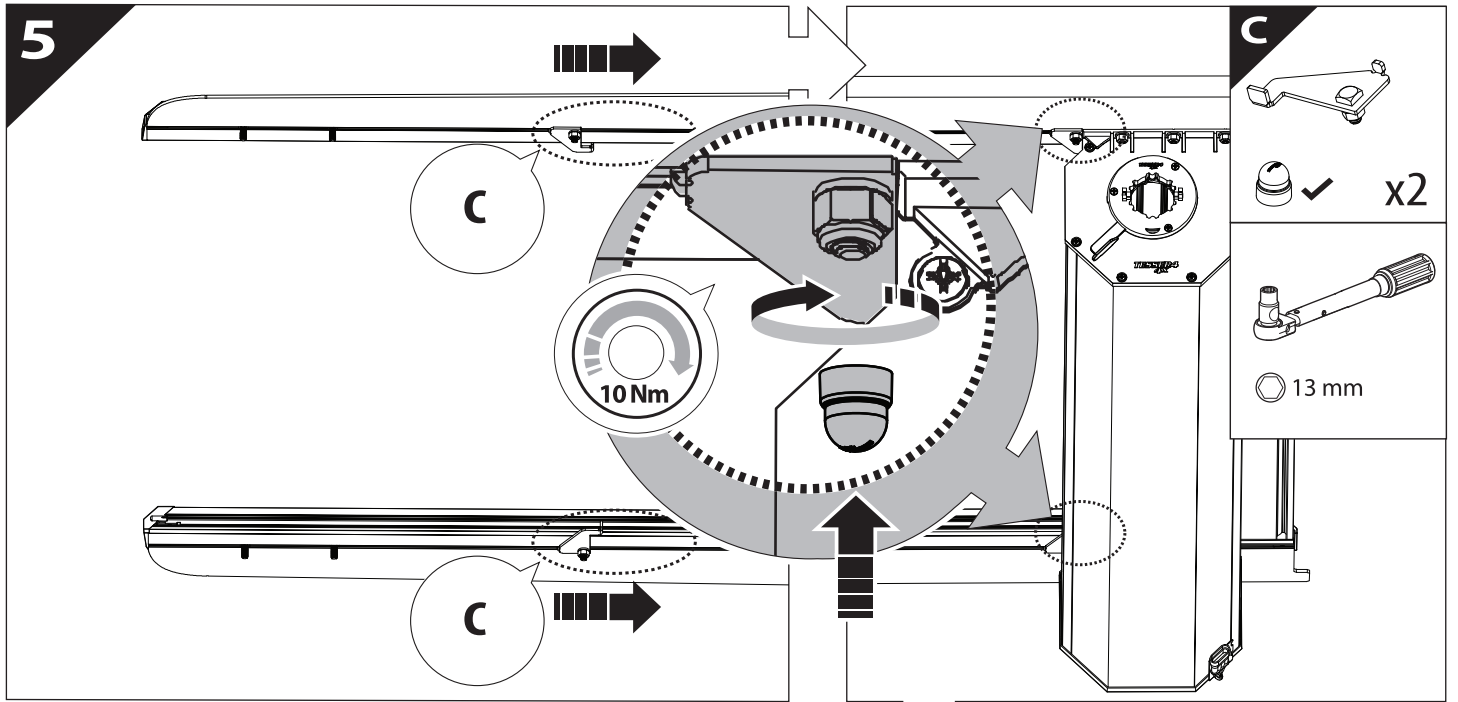

Installation Manual

PART NUMBER(S)	Model Year
TESS 1522 SE	JEEP GLADIATOR (with c-channels)
Cab(s)	Installation Time / Weight
Double Cab	40-60 minutes / 53-57 kg

B

A

KITS

G

3

4