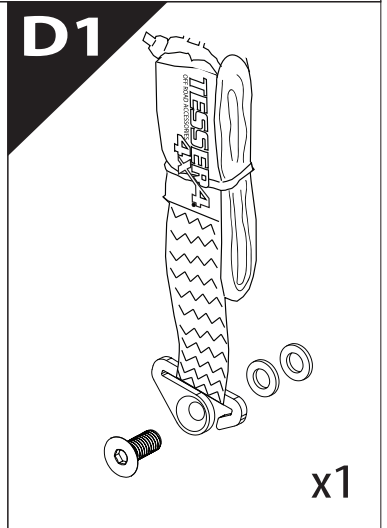

Installation Manual

PART NUMBER(S)	Model Year
TESS 1522 SE	JEEP GLADIATOR (with c-channels)
Cab(s)	Installation Time / Weight
Double Cab	40-60 minutes / 53-57 kg

B

A

KITS

G

3

4