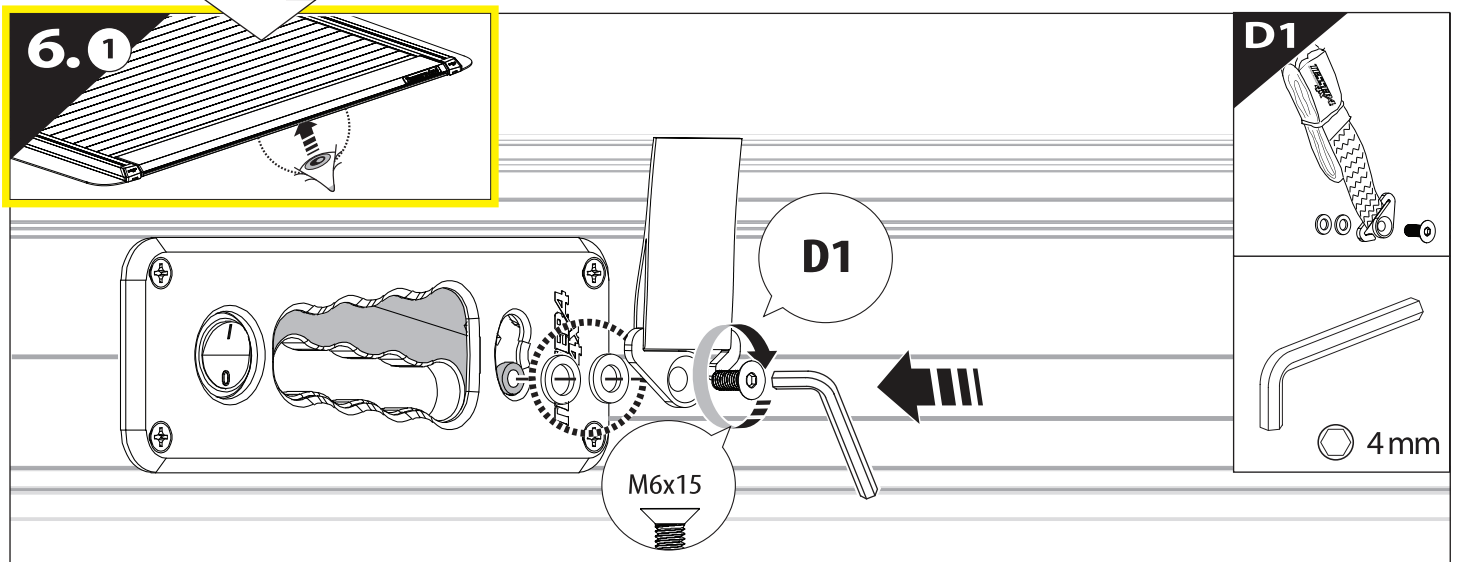

Installation Manual

PART NUMBER(S)	Model Year
TESS 1522 SE	JEEP GLADIATOR (with c-channels)
Cab(s)	Installation Time / Weight
Double Cab	40-60 minutes / 53-57 kg

B

A

KITS

G

3

4