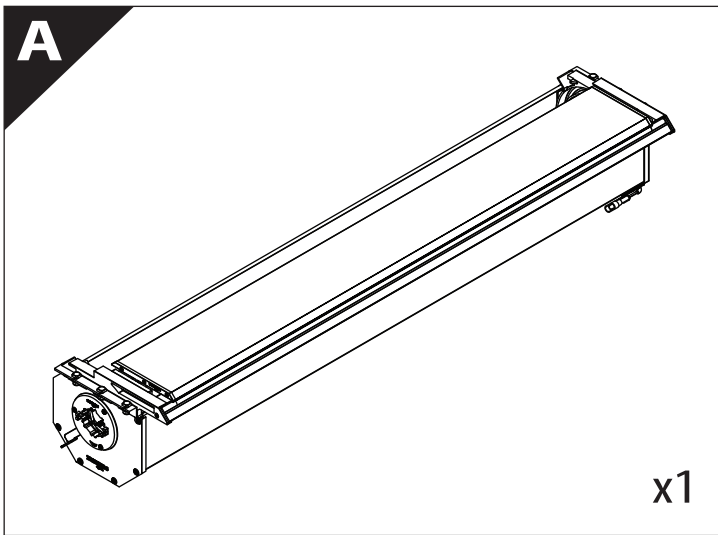

Installation Manual

PART NUMBER(S)	Model Year
TESS 1522 SE	JEEP GLADIATOR (with c-channels)
Cab(s)	Installation Time / Weight
Double Cab	40-60 minutes / 53-57 kg

B

A

KITS

G

3

4