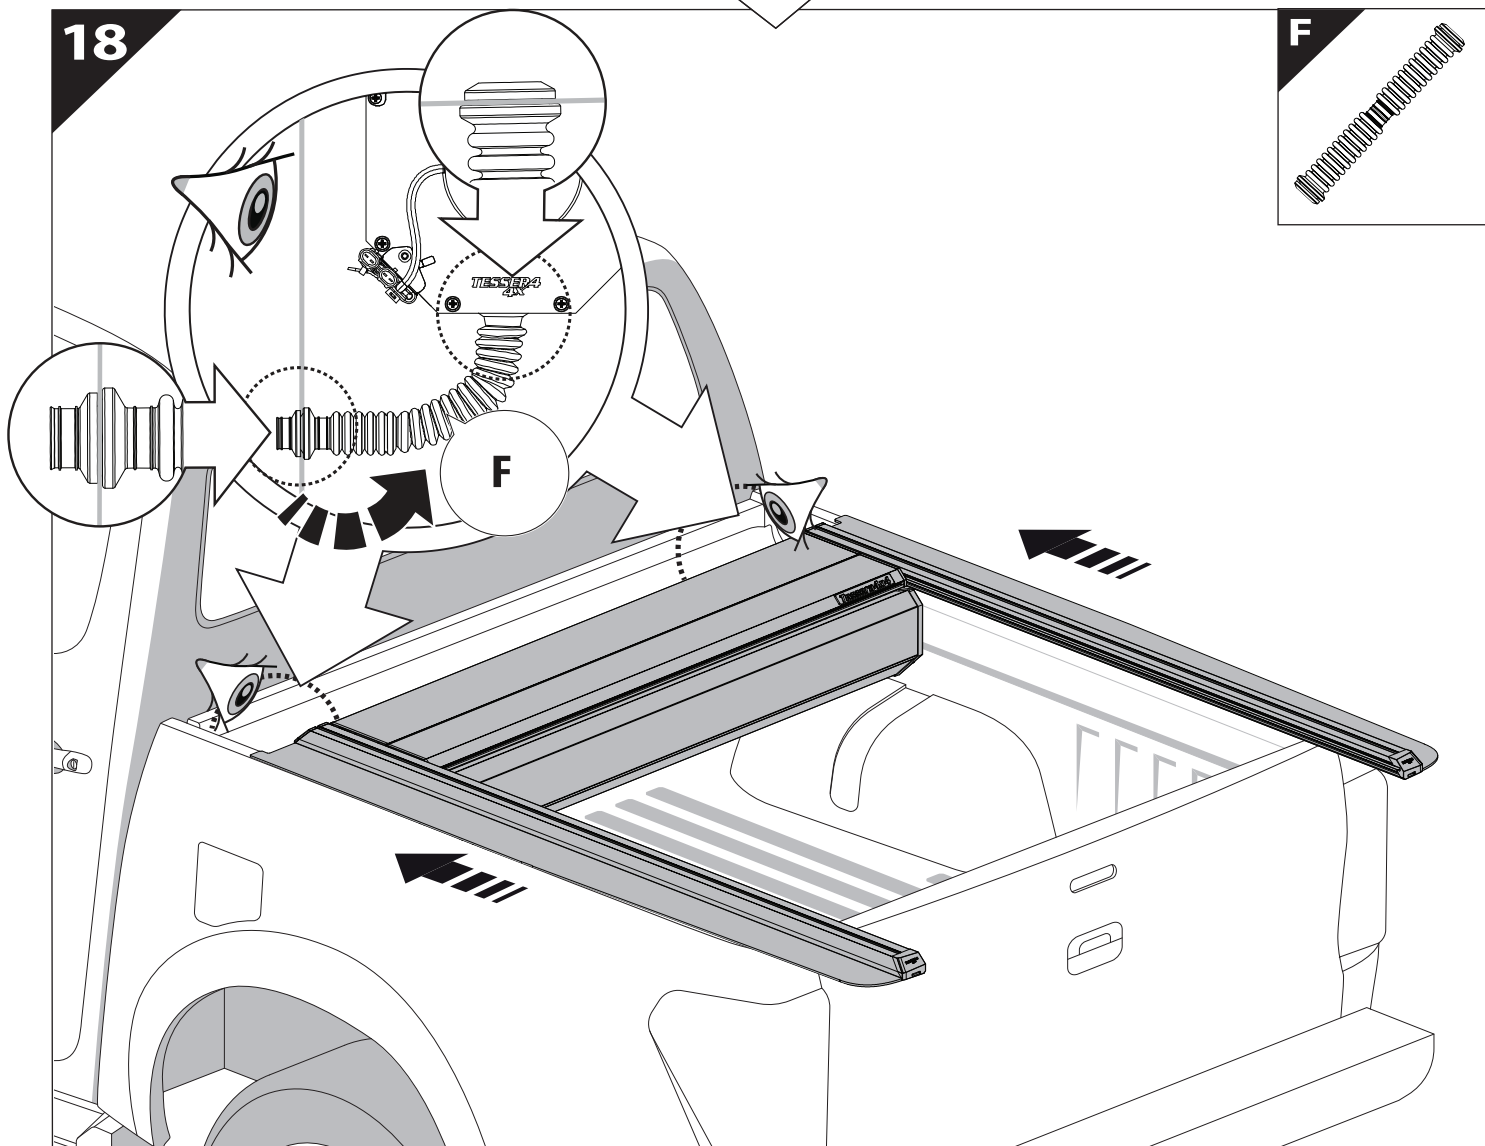

Installation Manual

PART NUMBER(S)	Model Year
TESS 1522 SE	JEEP GLADIATOR (with c-channels)
Cab(s)	Installation Time / Weight
Double Cab	40-60 minutes / 53-57 kg

B

A

KITS

G

3

4