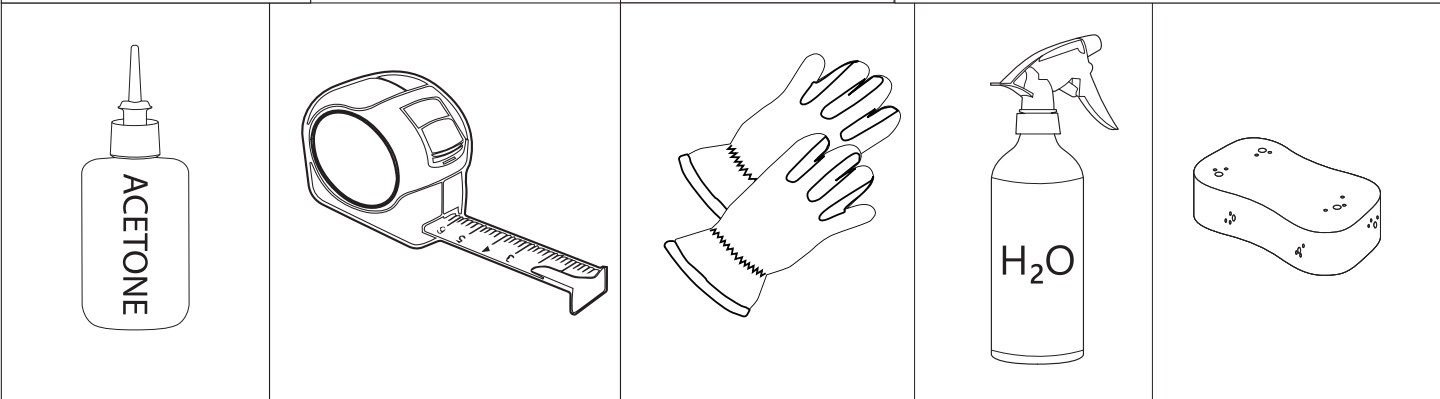

Installation Manual

PART NUMBER(S)	Model Year
TESS 1522 SE	JEEP GLADIATOR (with c-channels)
Cab(s)	Installation Time / Weight
Double Cab	40-60 minutes / 53-57 kg

B

A

KITS

G

3

4