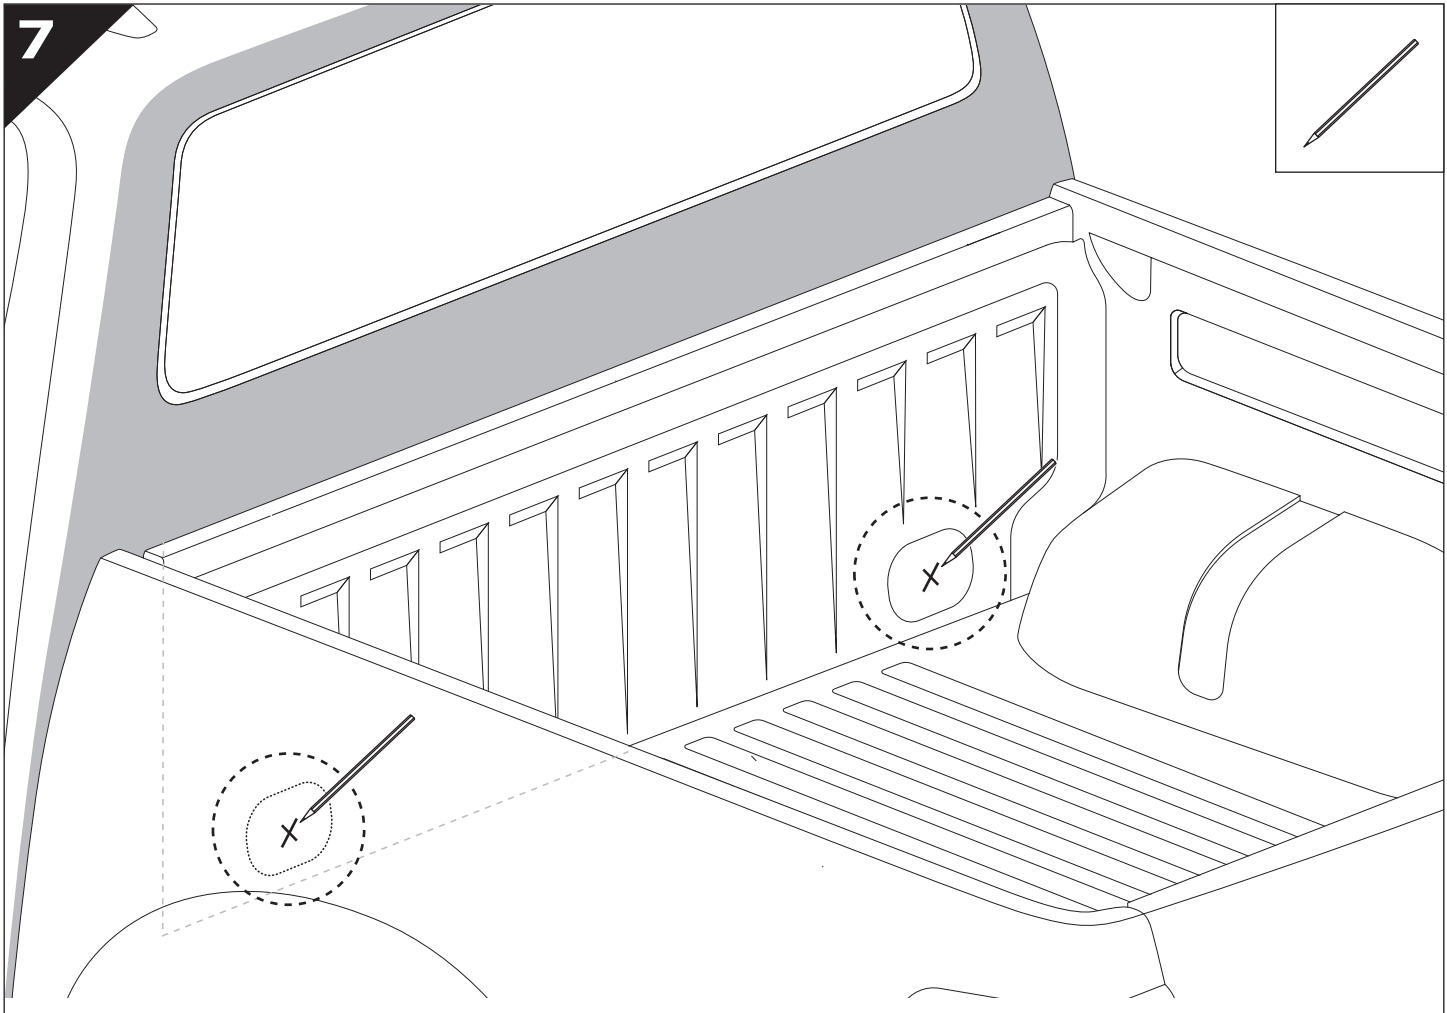

Installation Manual

PART NUMBER(S)	Model Year
TESS 1522 SE	JEEP GLADIATOR (with c-channels)
Cab(s)	Installation Time / Weight
Double Cab	40-60 minutes / 53-57 kg

B

A

KITS

G

3

4