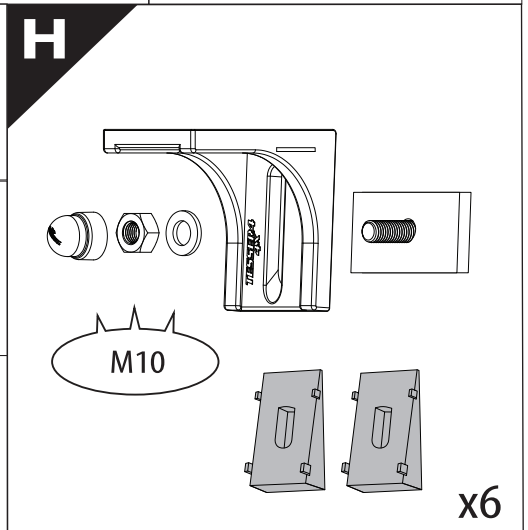

Installation Manual

PART NUMBER(S)	Model Year
TESS 1522 SE	JEEP GLADIATOR (with c-channels)
Cab(s)	Installation Time / Weight
Double Cab	40-60 minutes / 53-57 kg

B

A

KITS

G

3

4