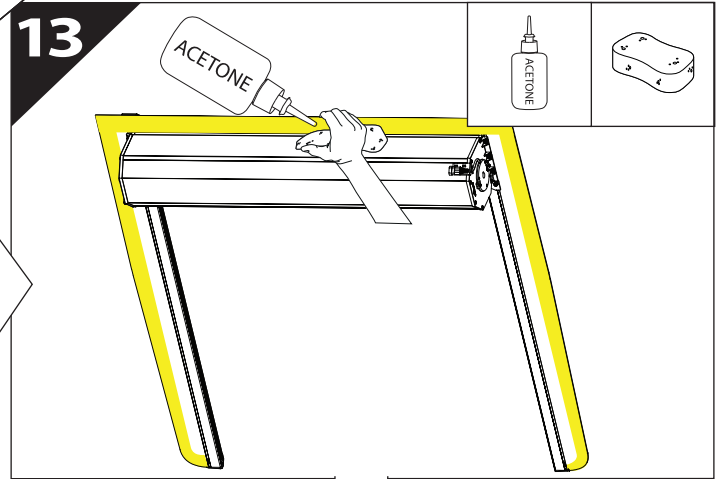

Installation Manual

PART NUMBER(S)	Model Year
TESS 1522 SE	JEEP GLADIATOR (with c-channels)
Cab(s)	Installation Time / Weight
Double Cab	40-60 minutes / 53-57 kg

B

A

KITS

G

3

4