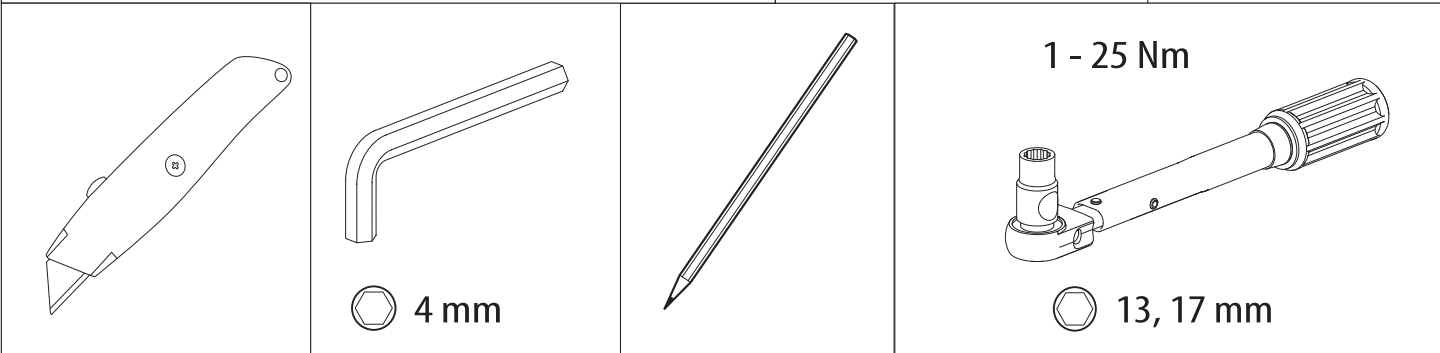

Installation Manual

PART NUMBER(S)	Model Year
TESS 1522 SE	JEEP GLADIATOR (with c-channels)
Cab(s)	Installation Time / Weight
Double Cab	40-60 minutes / 53-57 kg

B

A

KITS

G

3

4