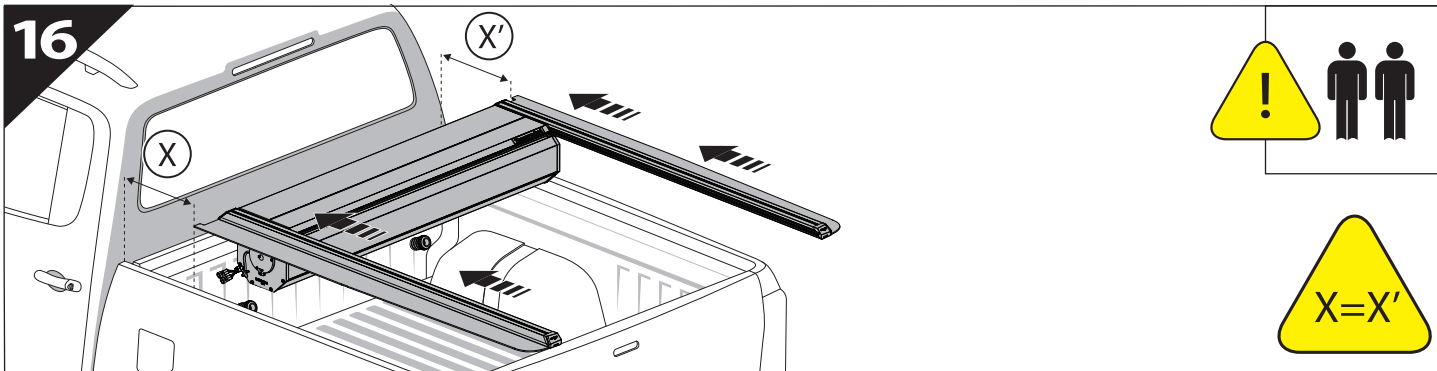

Installation Manual

PART NUMBER(S)	Model Year
TESS 1522 SE	JEEP GLADIATOR (with c-channels)
Cab(s)	Installation Time / Weight
Double Cab	40-60 minutes / 53-57 kg

B

A

KITS

G

3

4