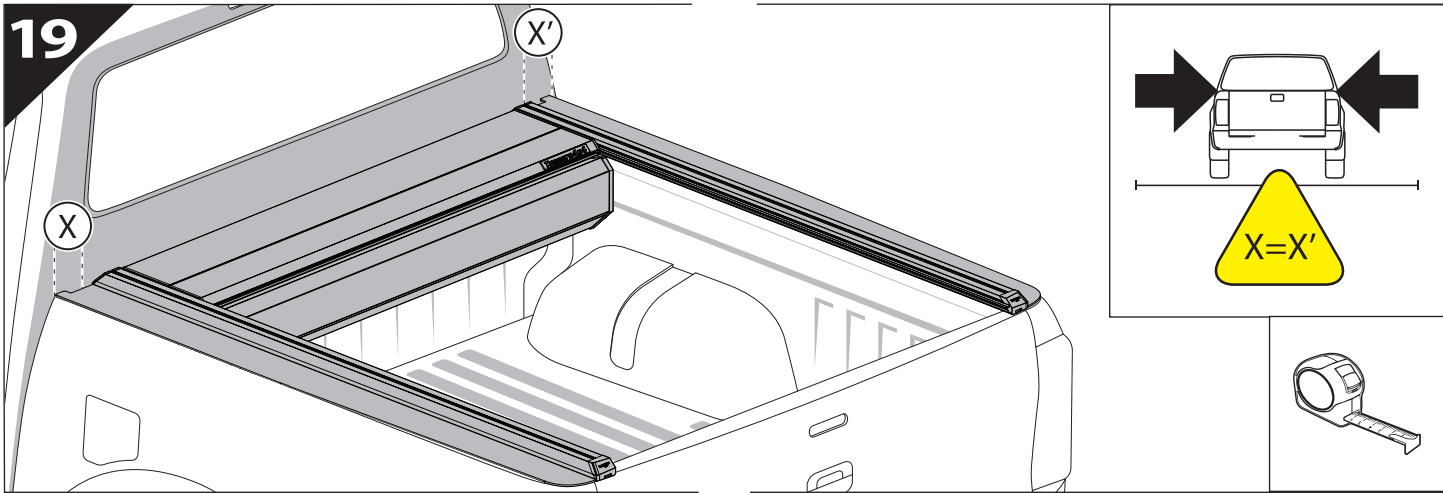

Installation Manual

PART NUMBER(S)	Model Year
TESS 1522 SE	JEEP GLADIATOR (with c-channels)
Cab(s)	Installation Time / Weight
Double Cab	40-60 minutes / 53-57 kg

B

A

KITS

G

3

4