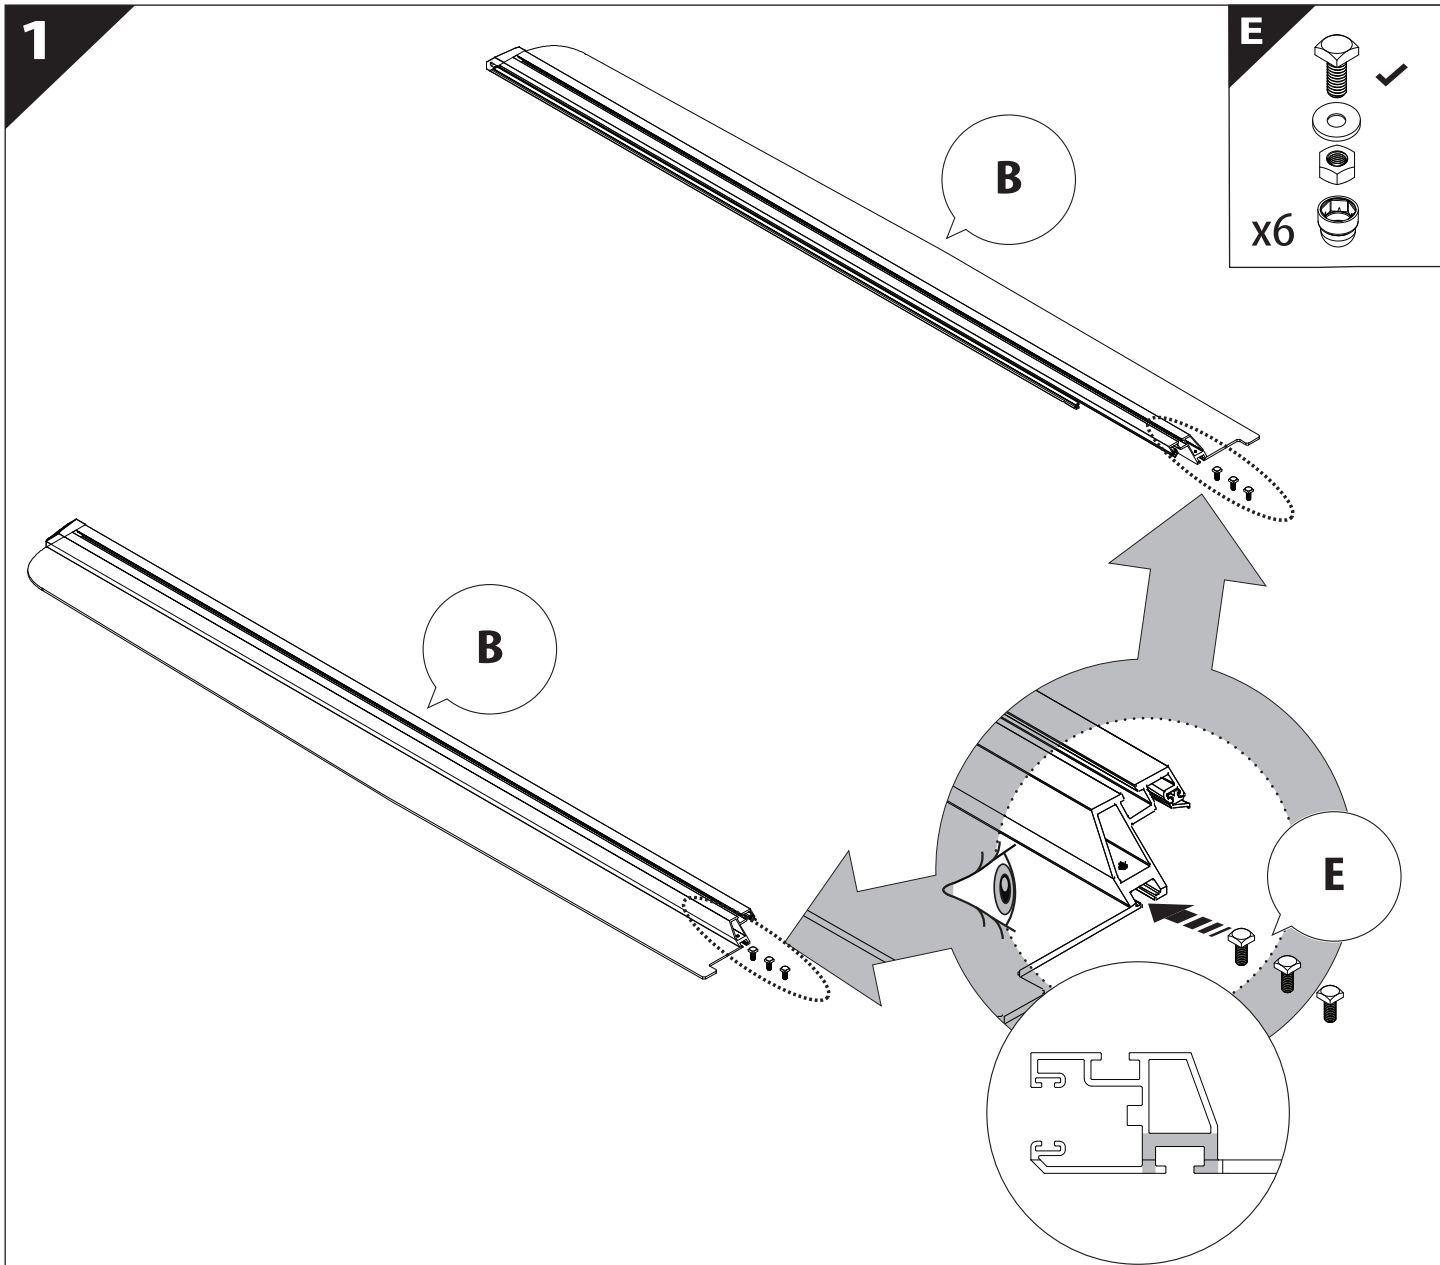

Installation Manual

PART NUMBER(S)	Model Year
TESS 1522 SE	JEEP GLADIATOR (with c-channels)
Cab(s)	Installation Time / Weight
Double Cab	40-60 minutes / 53-57 kg

B

A

KITS

G

3

4