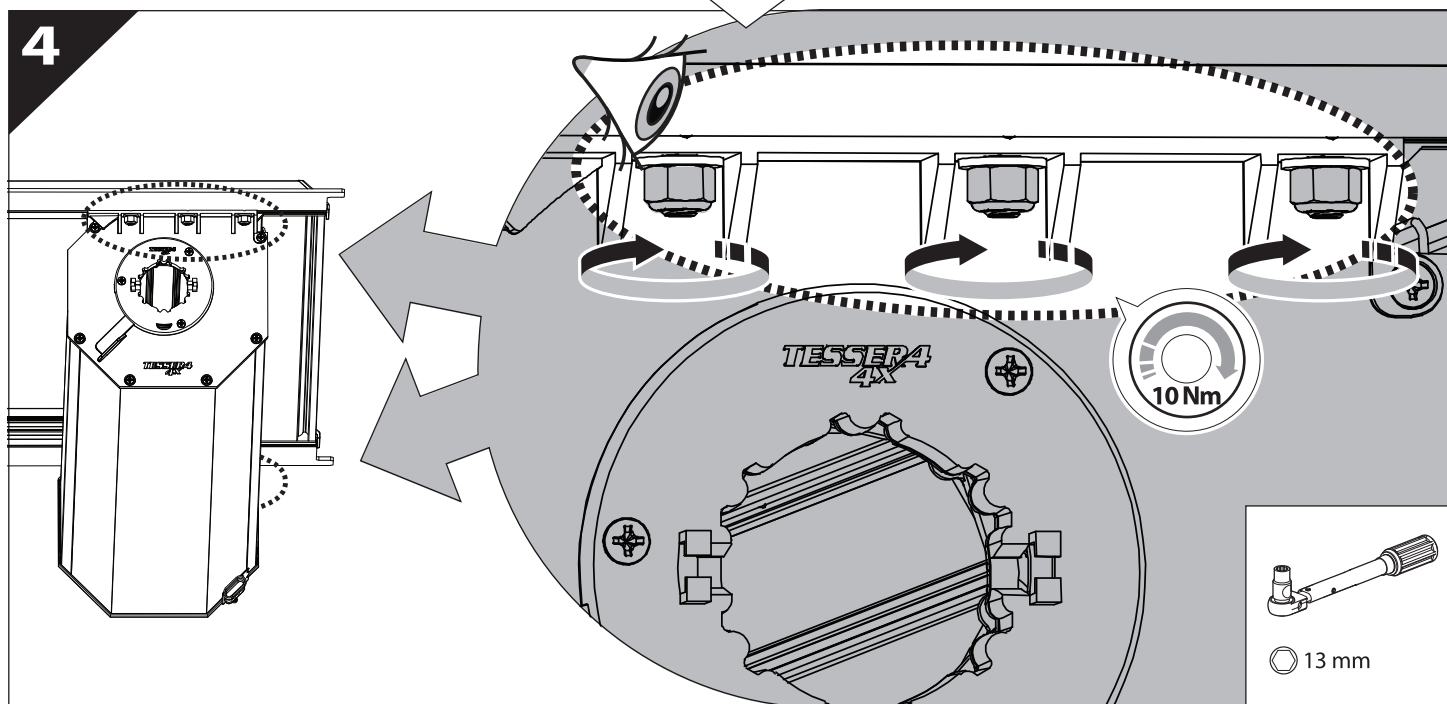

Installation Manual

PART NUMBER(S)	Model Year
TESS 1522 SE	JEEP GLADIATOR (with c-channels)
Cab(s)	Installation Time / Weight
Double Cab	40-60 minutes / 53-57 kg

B

A

KITS

G

3

4