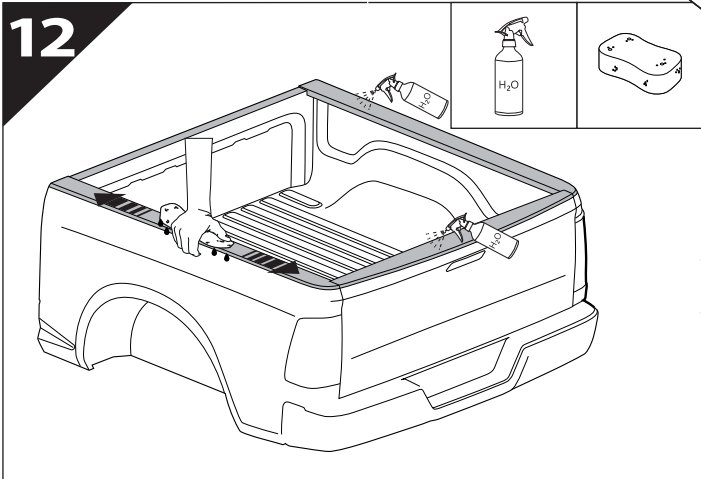

Installation Manual

PART NUMBER(S)	Model Year
TESS 1522 SE	JEEP GLADIATOR (with c-channels)
Cab(s)	Installation Time / Weight
Double Cab	40-60 minutes / 53-57 kg

B

A

KITS

G

3

4