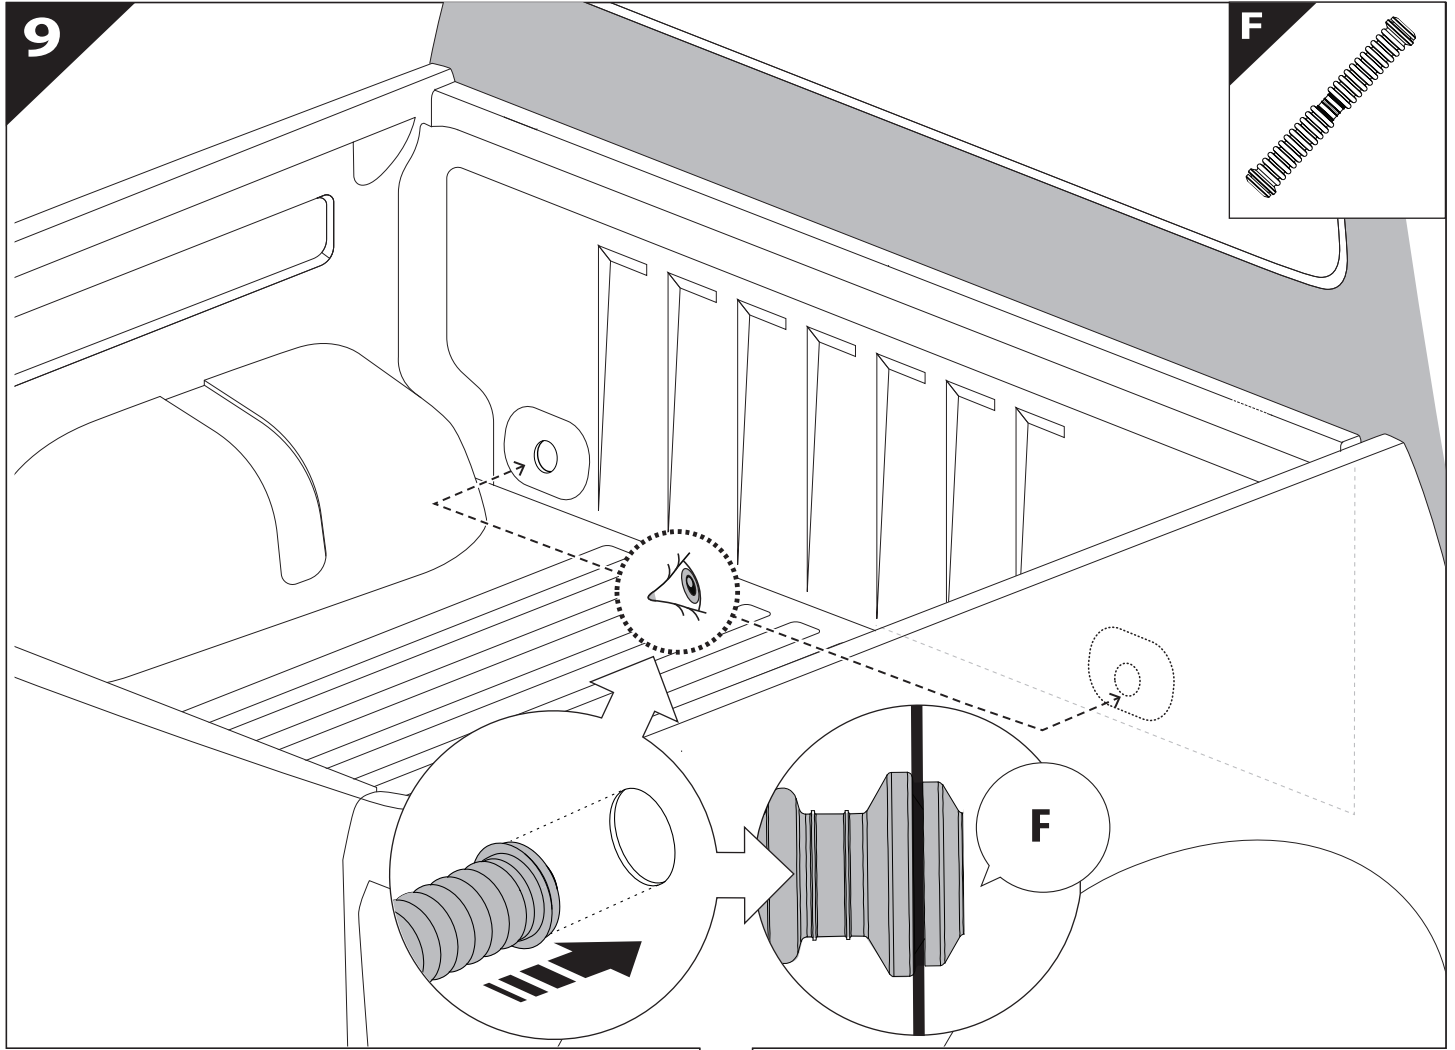

Installation Manual

PART NUMBER(S)	Model Year
TESS 1522 SE	JEEP GLADIATOR (with c-channels)
Cab(s)	Installation Time / Weight
Double Cab	40-60 minutes / 53-57 kg

B

A

KITS

G

3

4