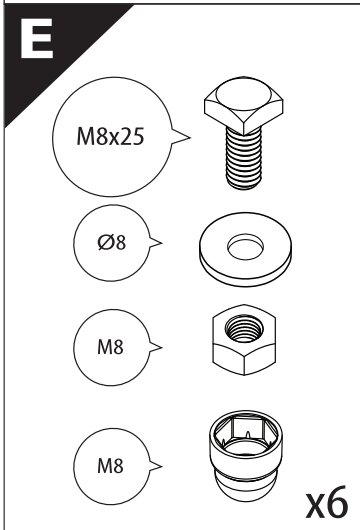

Installation Manual

PART NUMBER(S)	Model Year
TESS 1522 SE	JEEP GLADIATOR (with c-channels)
Cab(s)	Installation Time / Weight
Double Cab	40-60 minutes / 53-57 kg

B

A

KITS

G

3

4