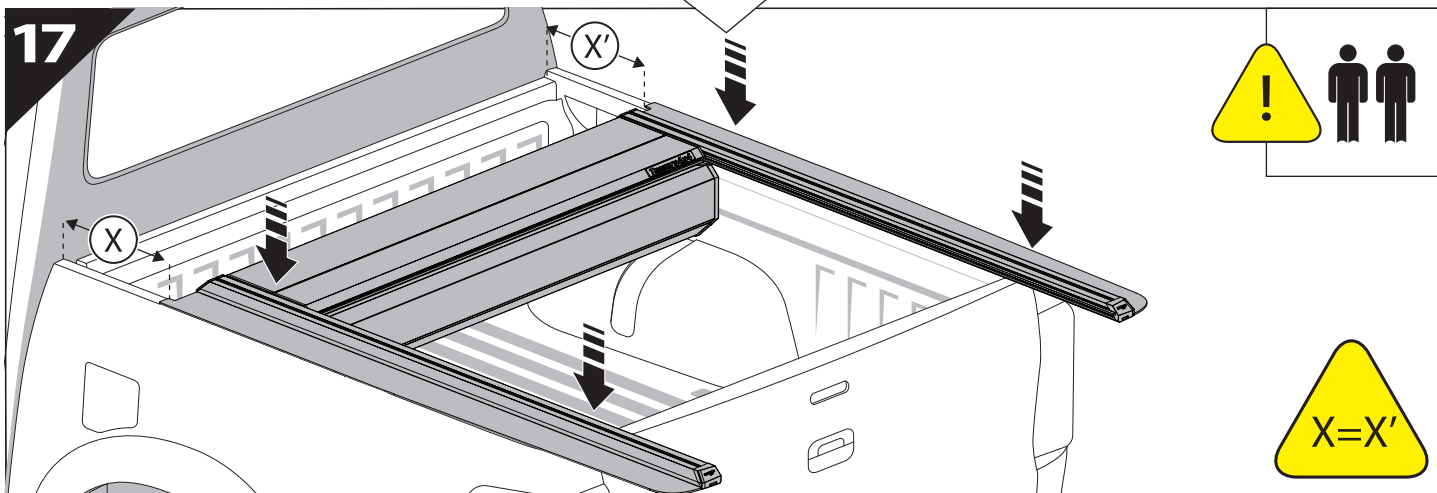

Installation Manual

PART NUMBER(S)	Model Year
TESS 1522 SE	JEEP GLADIATOR (with c-channels)
Cab(s)	Installation Time / Weight
Double Cab	40-60 minutes / 53-57 kg

B

A

KITS

G

3

4