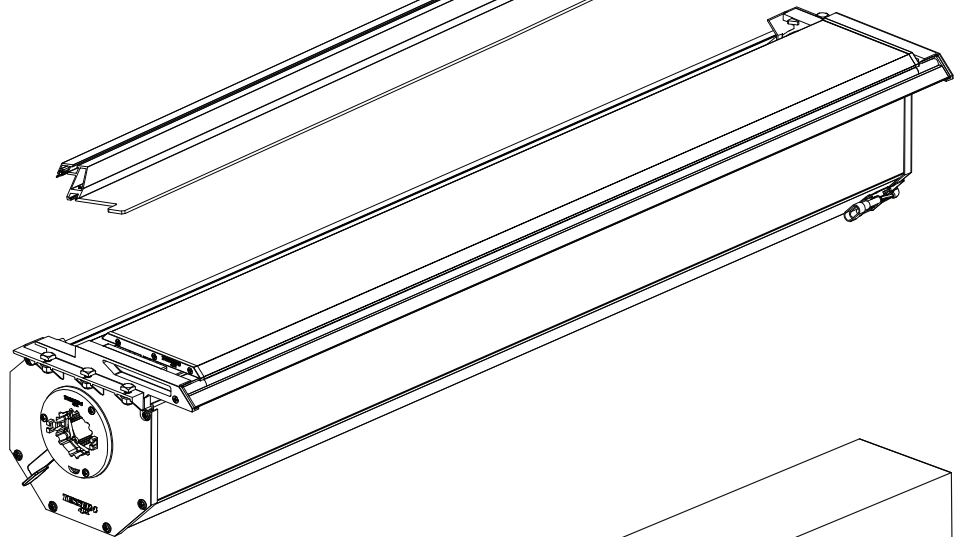

Installation Manual

PART NUMBER(S)	Model Year
TESS 1522 SE	JEEP GLADIATOR (with c-channels)
Cab(s)	Installation Time / Weight
Double Cab	40-60 minutes / 53-57 kg

B

A

KITS

G

3

4