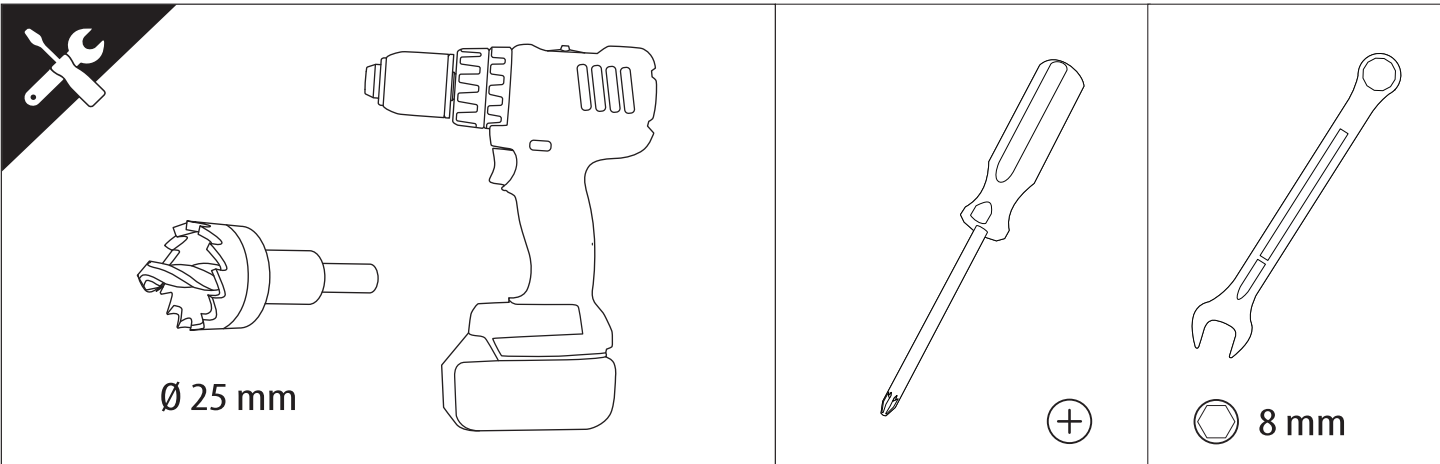

Installation Manual

PART NUMBER(S)	Model Year
TESS 1522 SE	JEEP GLADIATOR (with c-channels)
Cab(s)	Installation Time / Weight
Double Cab	40-60 minutes / 53-57 kg

B

A

KITS

G

3

4