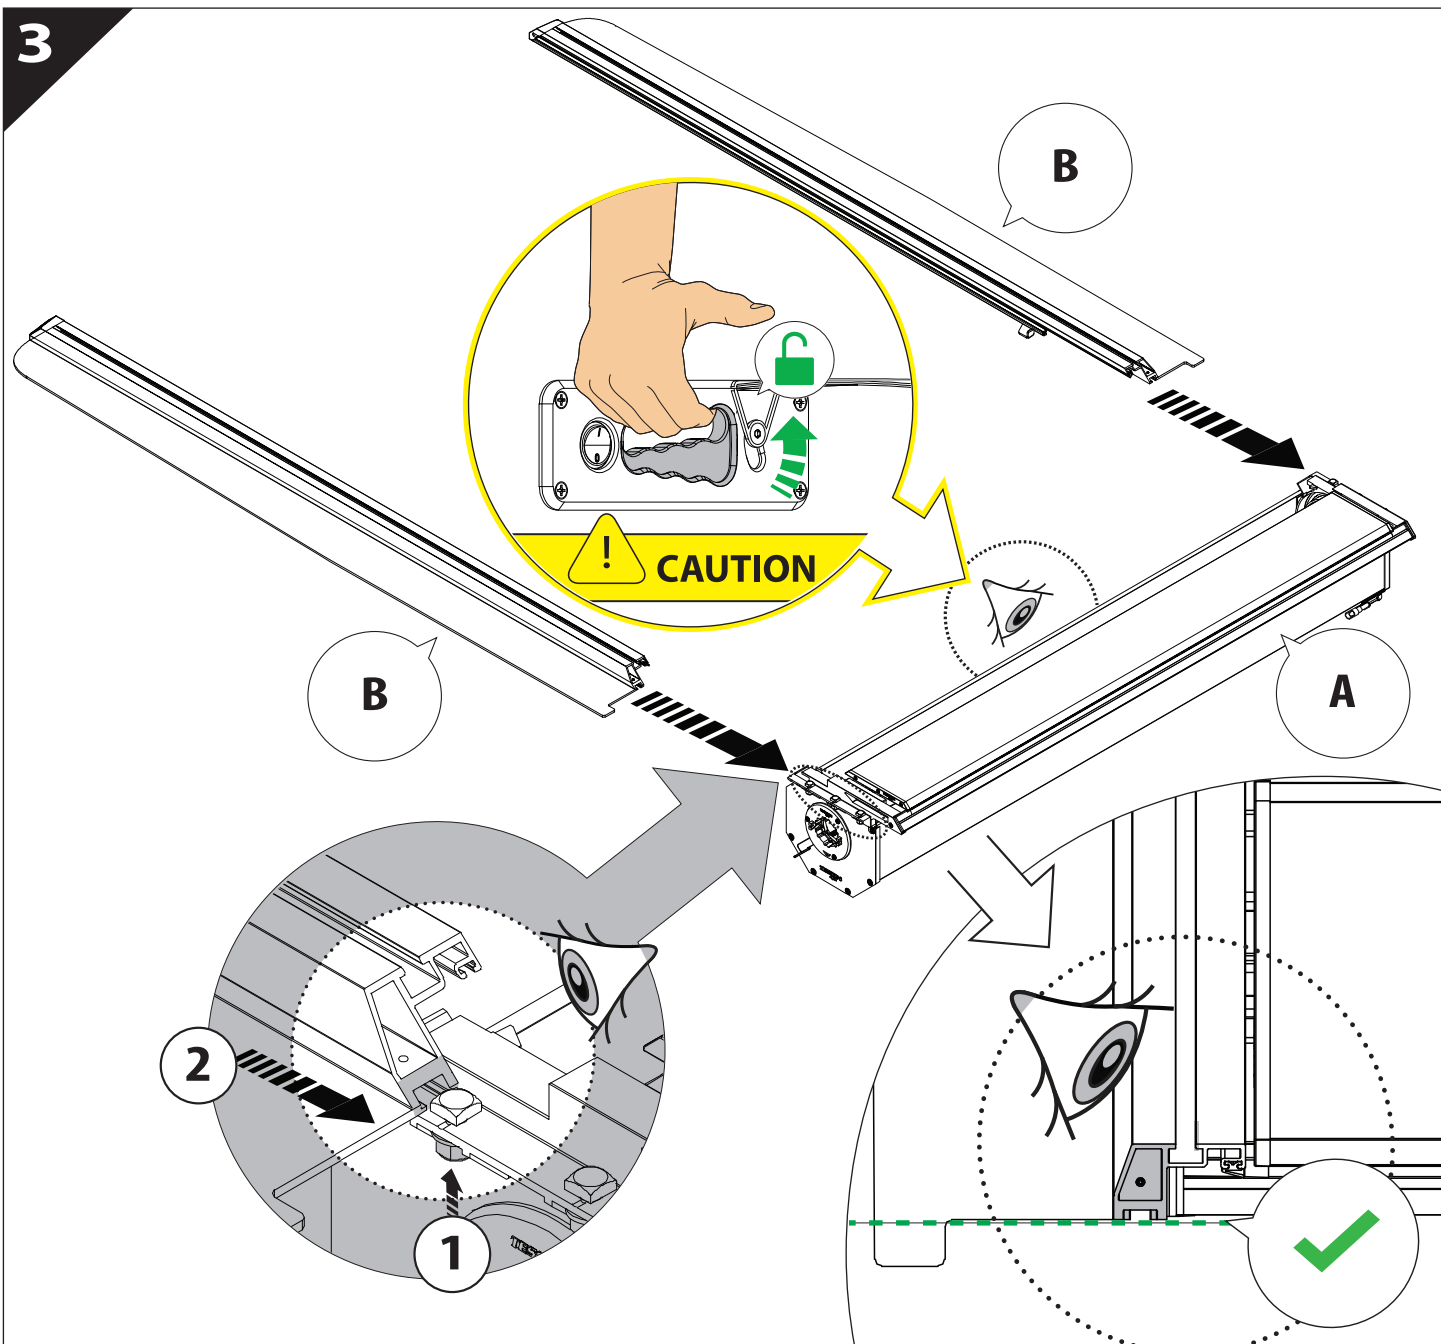

Installation Manual

PART NUMBER(S)	Model Year
TESS 1522 SE	JEEP GLADIATOR (with c-channels)
Cab(s)	Installation Time / Weight
Double Cab	40-60 minutes / 53-57 kg

B

A

KITS

G

3

4