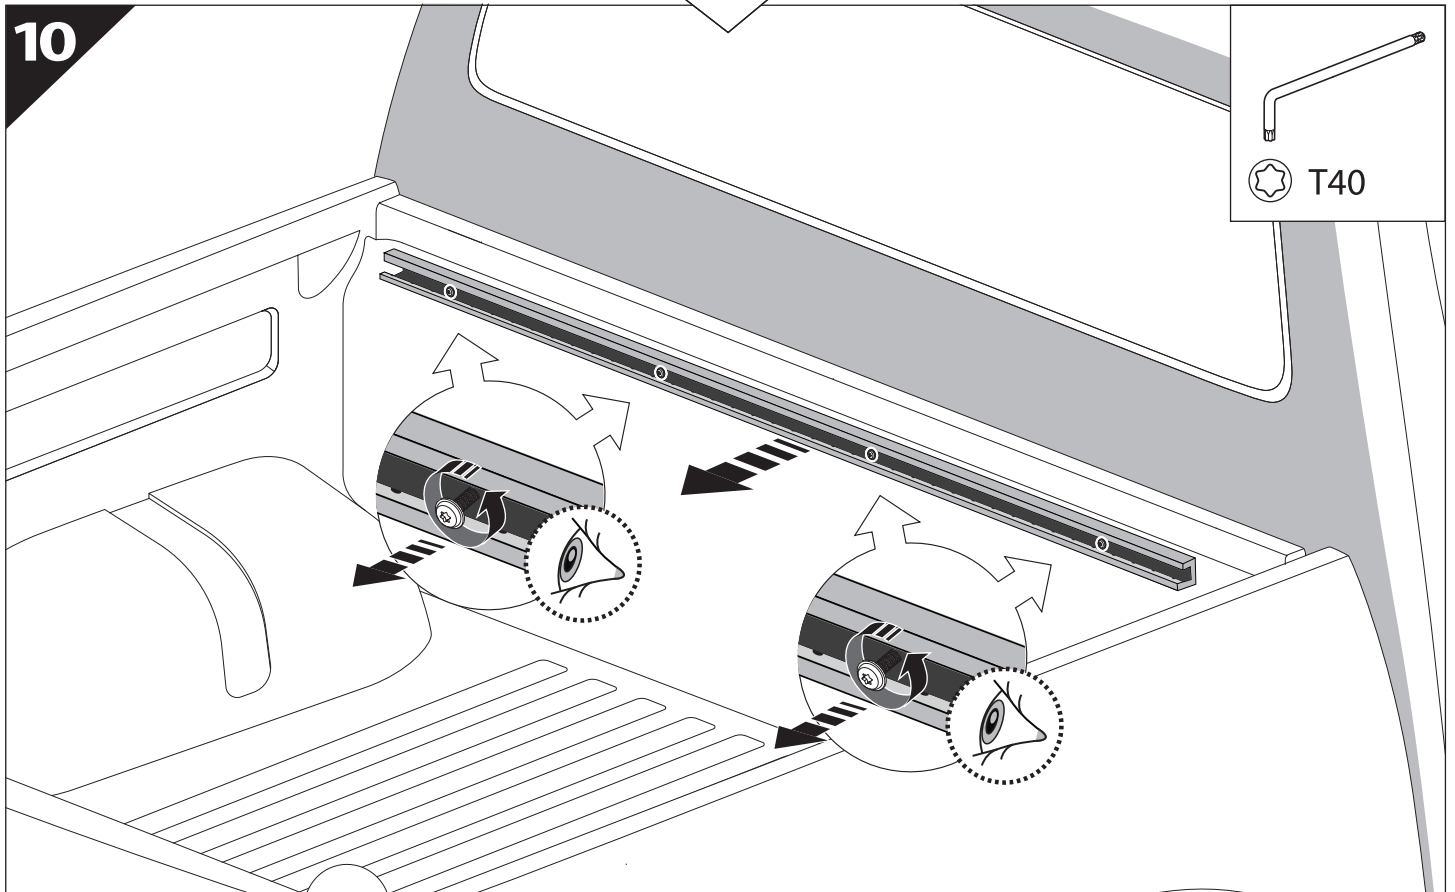

Installation Manual

PART NUMBER(S)	Model Year
TESS 1522 SE	JEEP GLADIATOR (with c-channels)
Cab(s)	Installation Time / Weight
Double Cab	40-60 minutes / 53-57 kg

B

A

KITS

G

3

4