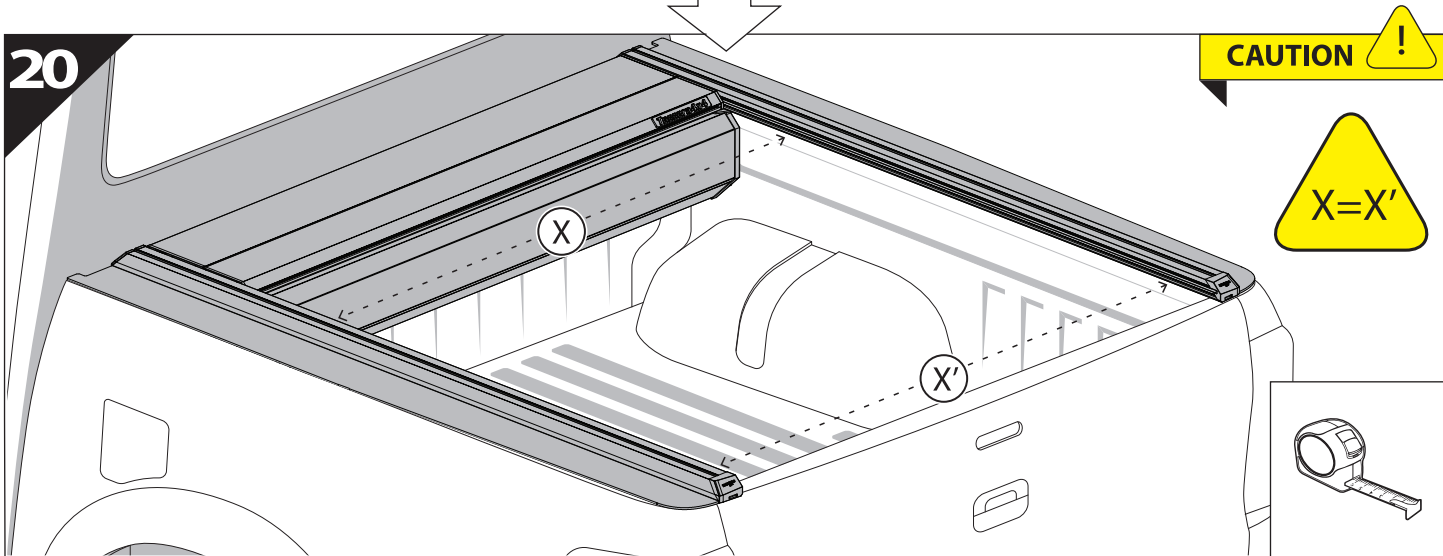

Installation Manual

PART NUMBER(S)	Model Year
TESS 1522 SE	JEEP GLADIATOR (with c-channels)
Cab(s)	Installation Time / Weight
Double Cab	40-60 minutes / 53-57 kg

B

A

KITS

G

3

4