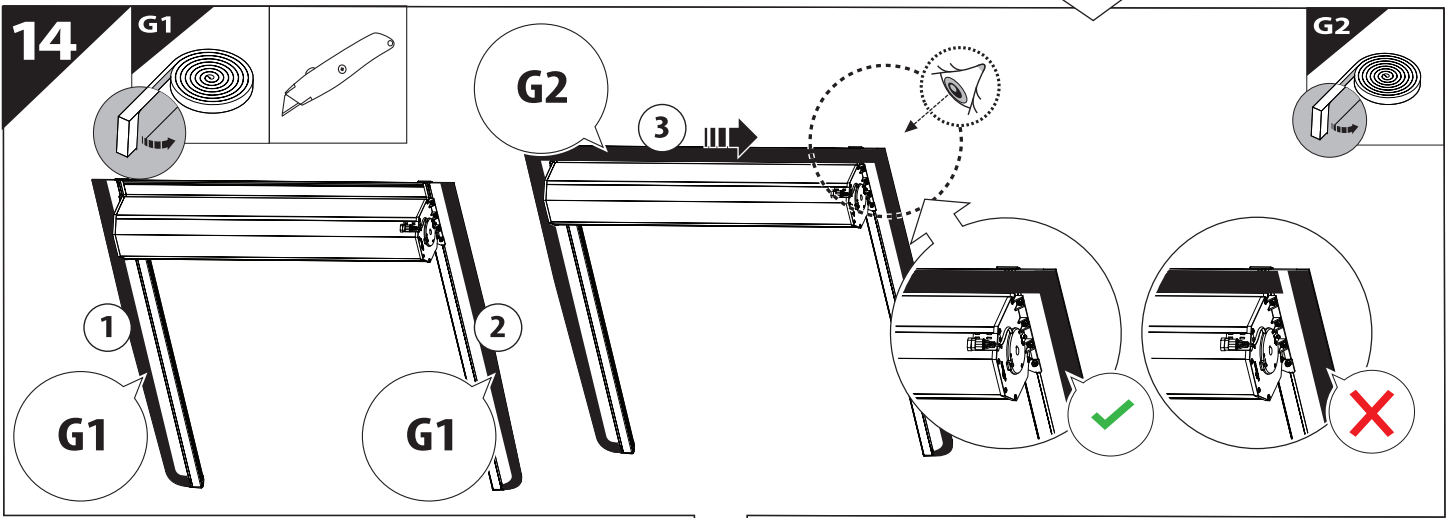

Installation Manual

PART NUMBER(S)	Model Year
TESS 1522 SE	JEEP GLADIATOR (with c-channels)
Cab(s)	Installation Time / Weight
Double Cab	40-60 minutes / 53-57 kg

B

A

KITS

G

3

4