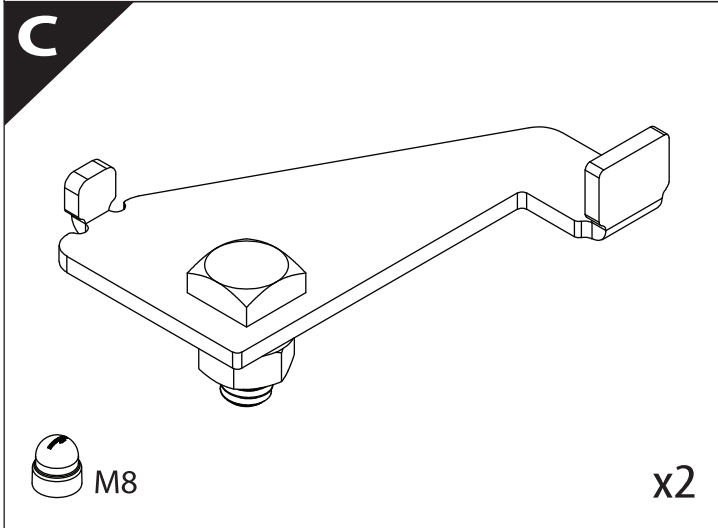

Installation Manual

PART NUMBER(S)	Model Year
TESS 1522 SE	JEEP GLADIATOR (with c-channels)
Cab(s)	Installation Time / Weight
Double Cab	40-60 minutes / 53-57 kg

B

A

KITS

G

3

4