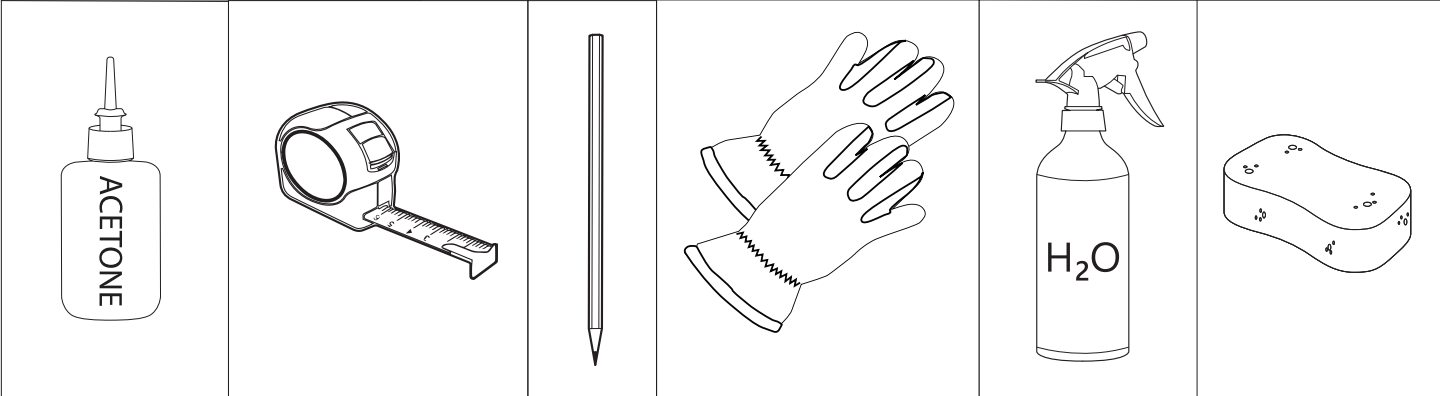

# Installation Manual

PART NUMBER(S)	Model Year
TESS 1424 ROLL	Dodge Ram 1500 2022+
TESS 14241 ROLL	
Cab(s)	Installation Time / Weight
Double Cab (Short Bed & Long Bed)	40-60 minutes / 53-57 kg

**B**

**A**

**KITS**

**L**

3

4

**6.1** **CAUTION** Basic Version ✓ & Basic+S-KIT Version ✓

9

Ø 25 mm

**!**  
Rust Protection