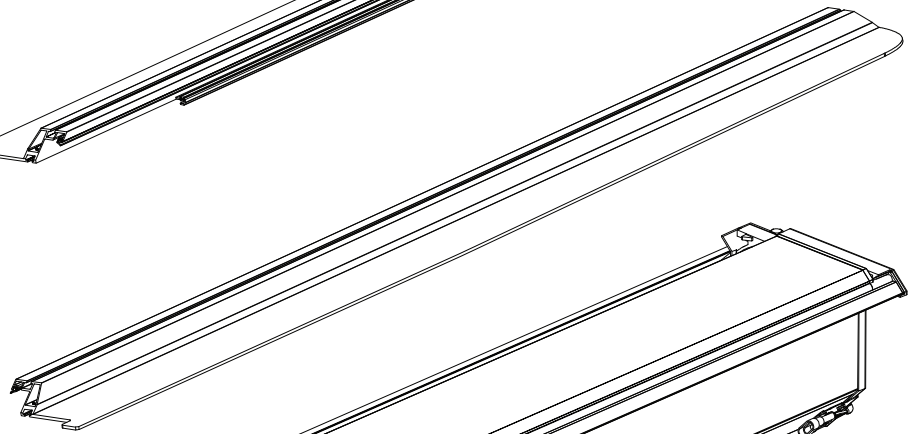

# Installation Manual

PART NUMBER(S)	Model Year
TESS 1424 ROLL	Dodge Ram 1500 2022+
TESS 14241 ROLL	
Cab(s)	Installation Time / Weight
Double Cab (Short Bed & Long Bed)	40-60 minutes / 53-57 kg

**B**

**A**

**KITS**

**L**

3

4

**6.1** **CAUTION** Basic Version ✓ & Basic+S-KIT Version ✓

9

Ø 25 mm

**!**  
Rust Protection