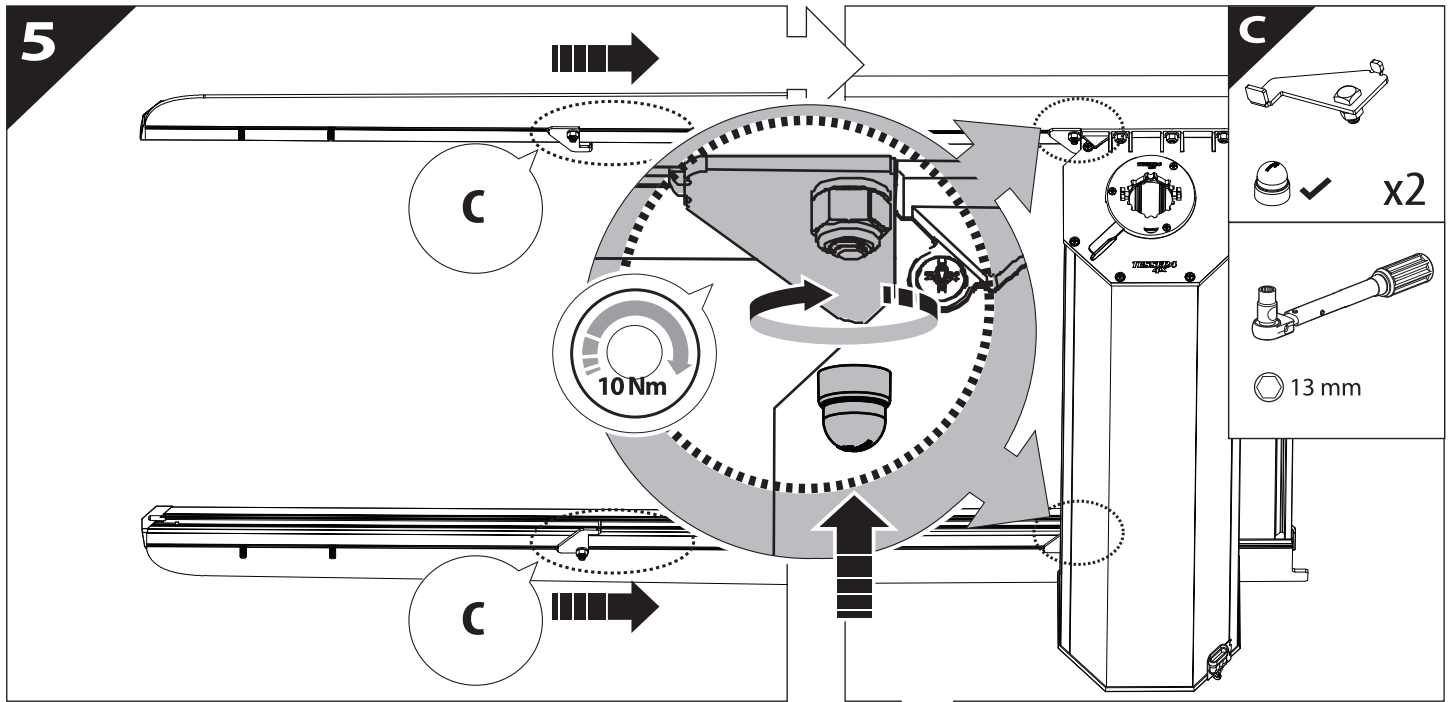

# Installation Manual

PART NUMBER(S)	Model Year
TESS 1424 ROLL	Dodge Ram 1500 2022+
TESS 14241 ROLL	
Cab(s)	Installation Time / Weight
Double Cab (Short Bed & Long Bed)	40-60 minutes / 53-57 kg

**B**

**A**

**KITS**

**L**

3

4

**6.1** **CAUTION** Basic Version ✓ & Basic+S-KIT Version ✓

9

Ø 25 mm

**!**  
Rust Protection

10

Only to be installed by authorized personnel

**H** x1

**K** x10

**F** x1

12 mm

13

14