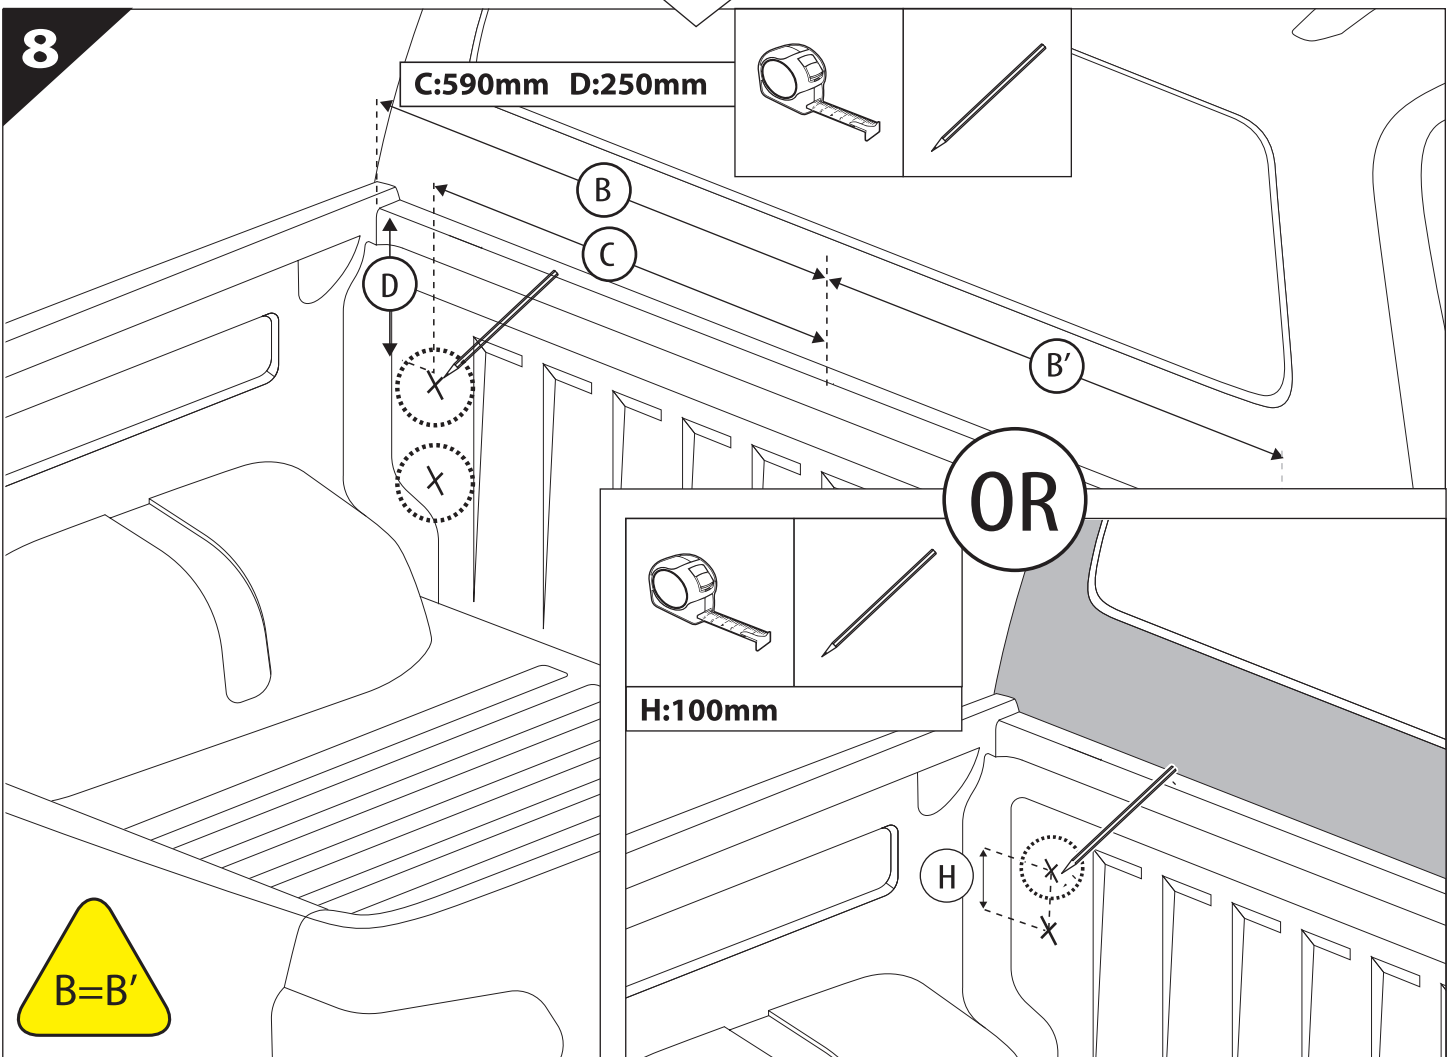

# Installation Manual

PART NUMBER(S)	Model Year
TESS 1424 ROLL	Dodge Ram 1500 2022+
TESS 14241 ROLL	
Cab(s)	Installation Time / Weight
Double Cab (Short Bed & Long Bed)	40-60 minutes / 53-57 kg

**B**

**A**

**KITS**

**L**

3

4

**6.1** **CAUTION** Basic Version ✓ & Basic+S-KIT Version ✓

9

Ø 25 mm

**!**  
Rust Protection

10

Only to be installed by authorized personnel

**H** x1

**K** x10

**F** x1

12 mm

13

14