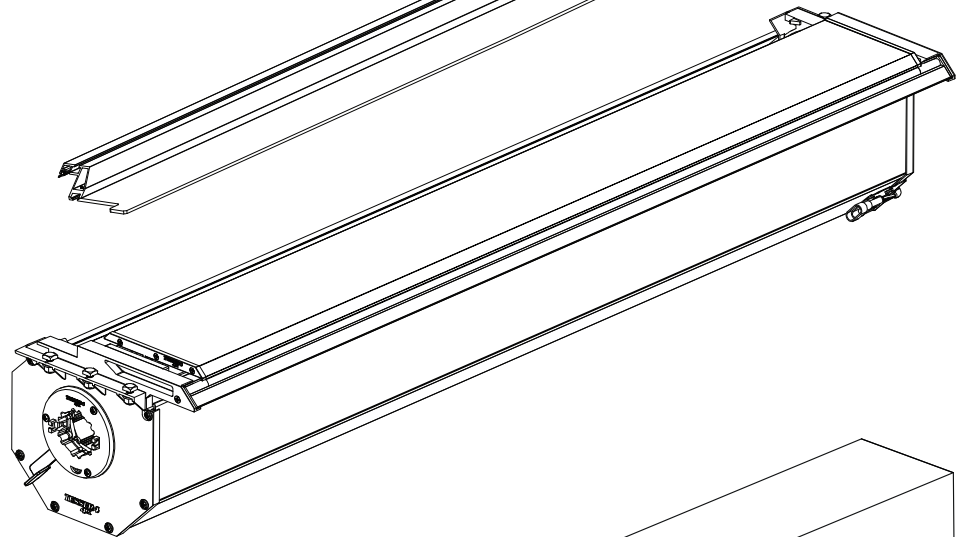

# Installation Manual

PART NUMBER(S)	Model Year
TESS 1424 ROLL	Dodge Ram 1500 2022+
TESS 14241 ROLL	
Cab(s)	Installation Time / Weight
Double Cab (Short Bed & Long Bed)	40-60 minutes / 53-57 kg

**B**

**A**

**KITS**

**L**

3

4

**6.1** **CAUTION** Basic Version ✓ & Basic+S-KIT Version ✓

9

Ø 25 mm

**!**  
Rust Protection