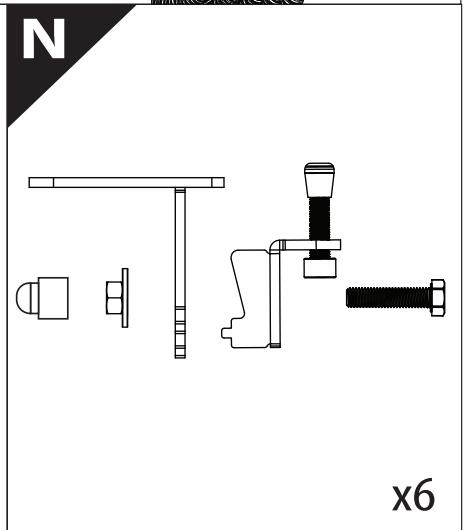

# Installation Manual

PART NUMBER(S)	Model Year
TESS 1424 ROLL	Dodge Ram 1500 2022+
TESS 14241 ROLL	
Cab(s)	Installation Time / Weight
Double Cab (Short Bed & Long Bed)	40-60 minutes / 53-57 kg

**B**

**A**

**KITS**

**L**

3

4

**6.1** **CAUTION** Basic Version ✓ & Basic+S-KIT Version ✓

9

Ø 25 mm

**!**  
Rust Protection

10

Only to be installed by authorized personnel

**H** x1

**K** x10

**F** x1

12 mm

13

14