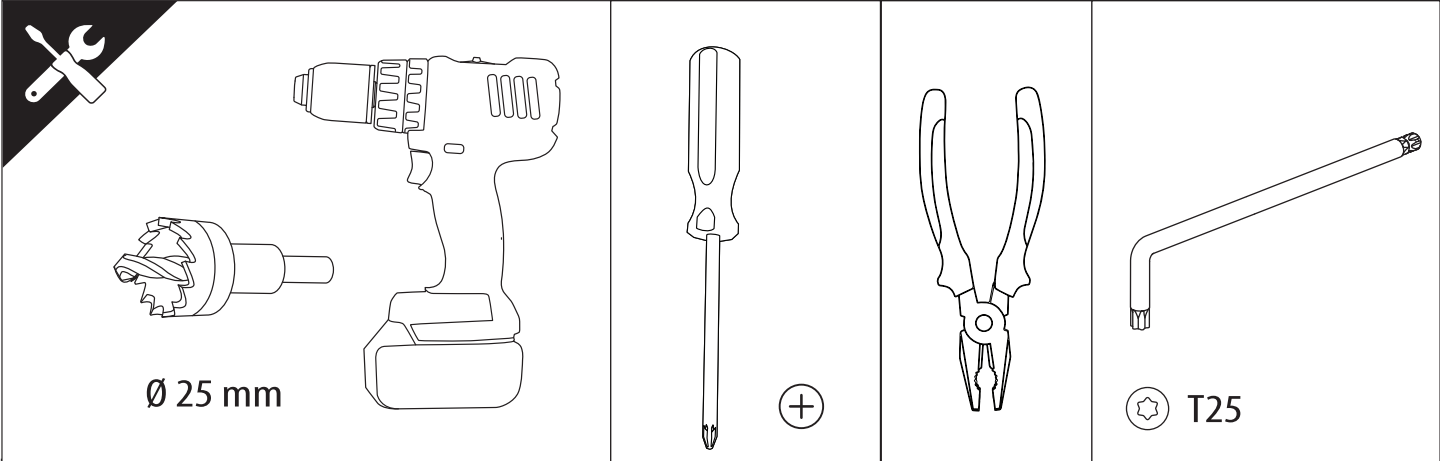

# Installation Manual

PART NUMBER(S)	Model Year
TESS 1424 ROLL	Dodge Ram 1500 2022+
TESS 14241 ROLL	
Cab(s)	Installation Time / Weight
Double Cab (Short Bed & Long Bed)	40-60 minutes / 53-57 kg

**B**

**A**

**KITS**

**L**

3

4

**6.1** **CAUTION** Basic Version ✓ & Basic+S-KIT Version ✓

9

Ø 25 mm

**!**  
Rust Protection

10

Only to be installed by authorized personnel

**H** x1

**K** x10

**F** x1

12 mm

13

14