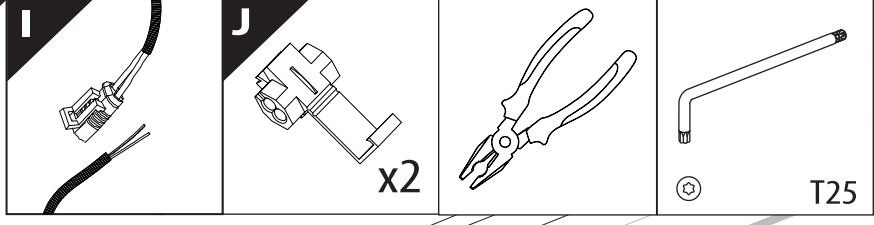

**KITS**

**L**

3

4

**6.1** **CAUTION** Basic Version ✓ & Basic+S-KIT Version ✓

9

Ø 25 mm

**!**  
Rust Protection

10

Only to be installed by authorized personnel

**H** x1

**K** x10

**F** x1

12 mm

13

14

18

L3

<b>CAUTION</b>	
Basic+E-KIT Version	
E-KIT MANUAL	
M2 ✓ 	M1 ✗ 

22

G

23

24

CAUTION !