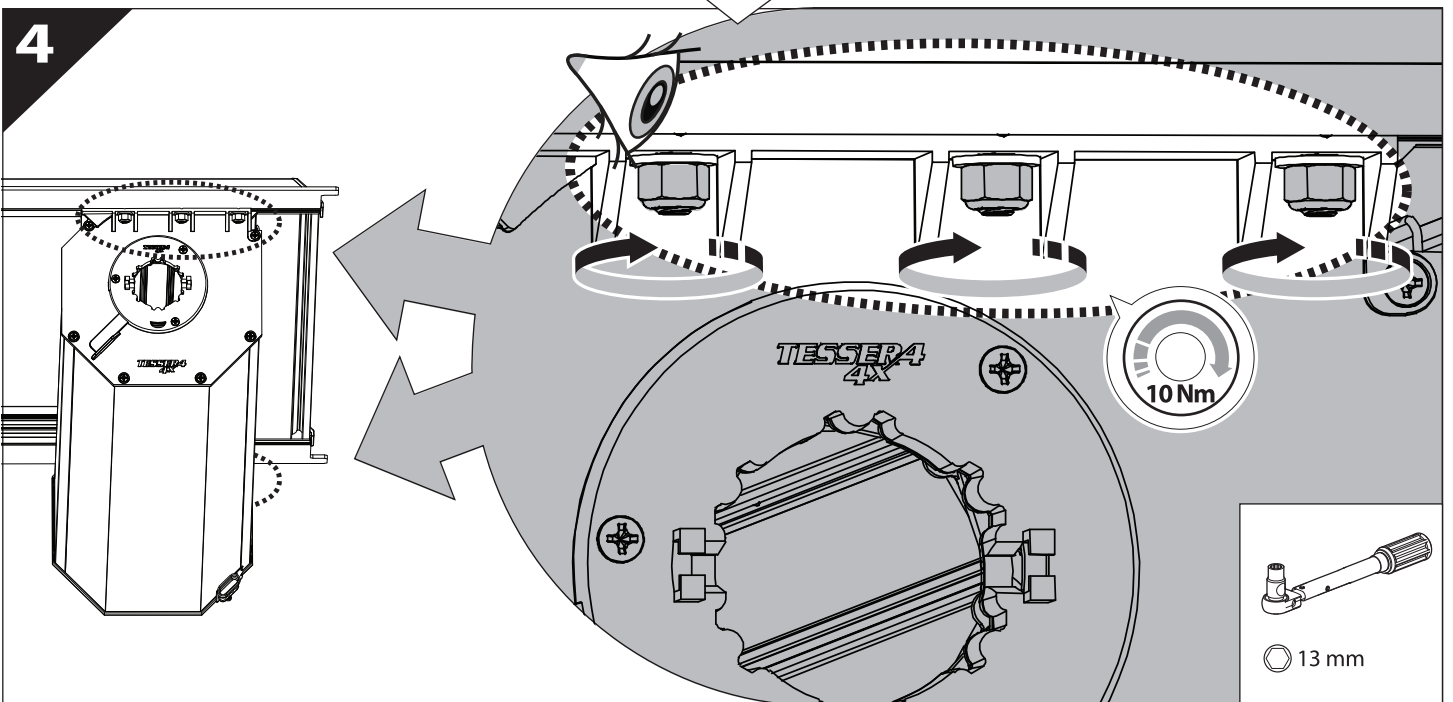

# Installation Manual

PART NUMBER(S)	Model Year
TESS 1424 ROLL	Dodge Ram 1500 2022+
TESS 14241 ROLL	
Cab(s)	Installation Time / Weight
Double Cab (Short Bed & Long Bed)	40-60 minutes / 53-57 kg

**B**

**A**

**KITS**

**L**

3

4

**6.1** **CAUTION** Basic Version ✓ & Basic+S-KIT Version ✓

9

Ø 25 mm

**!**  
Rust Protection

10

Only to be installed by authorized personnel

**H** x1

**K** x10

**F** x1

12 mm

13

14