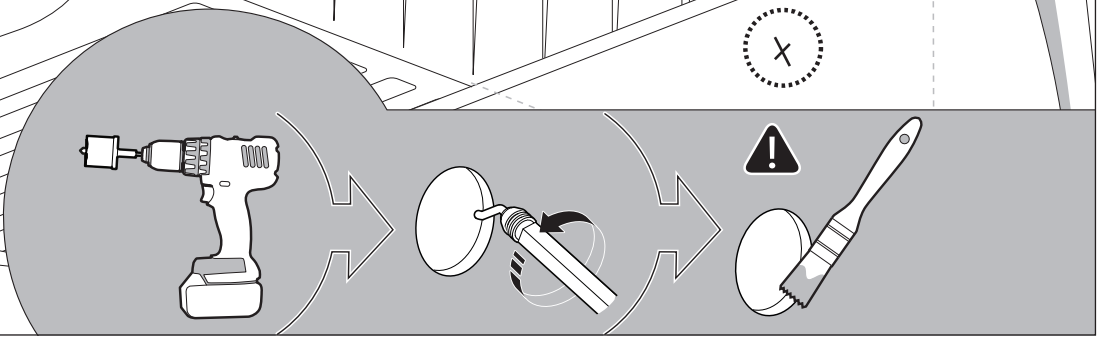

**KITS**

**L**

3

4

**6.1** **CAUTION** Basic Version ✓ & Basic+S-KIT Version ✓

9

Ø 25 mm

**!**  
Rust Protection

10

Only to be installed by authorized personnel

**H** x1

**K** x10

**F** x1

12 mm

13

14