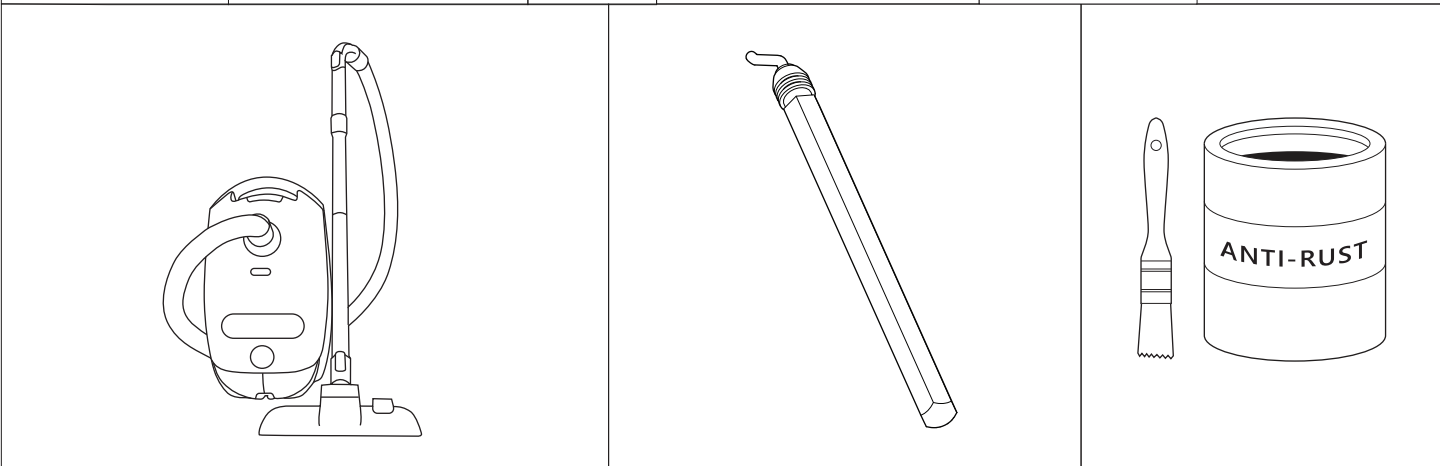

# Installation Manual

PART NUMBER(S)	Model Year
TESS 1424 ROLL	Dodge Ram 1500 2022+
TESS 14241 ROLL	
Cab(s)	Installation Time / Weight
Double Cab (Short Bed & Long Bed)	40-60 minutes / 53-57 kg

**B**

**A**

**KITS**

**L**

3

4

**6.1** **CAUTION** Basic Version ✓ & Basic+S-KIT Version ✓

9

Ø 25 mm

**!**  
Rust Protection