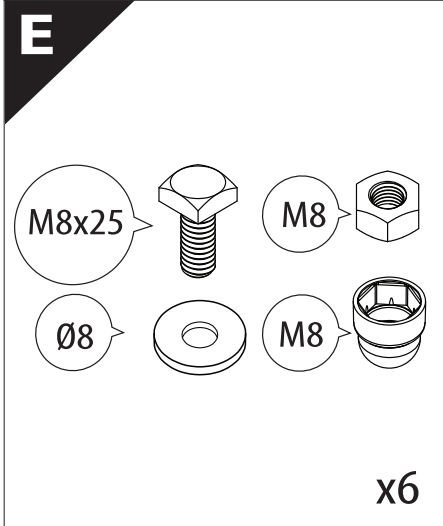

# Installation Manual

PART NUMBER(S)	Model Year
TESS 1424 ROLL	Dodge Ram 1500 2022+
TESS 14241 ROLL	
Cab(s)	Installation Time / Weight
Double Cab (Short Bed & Long Bed)	40-60 minutes / 53-57 kg

**B**

**A**

**KITS**

**L**

3

4

**6.1** **CAUTION** Basic Version ✓ & Basic+S-KIT Version ✓

9

Ø 25 mm

**!**  
Rust Protection

10

Only to be installed by authorized personnel

**H** x1

**K** x10

**F** x1

12 mm

13

14