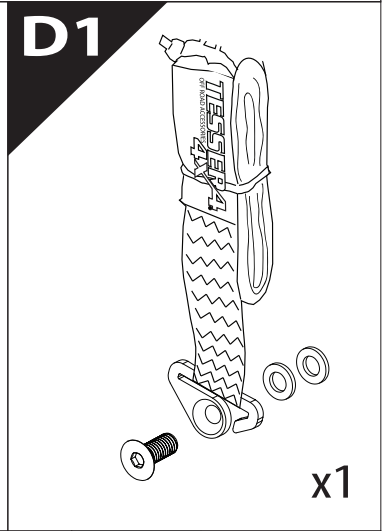

# Installation Manual

PART NUMBER(S)	Model Year
TESS 1424 ROLL	Dodge Ram 1500 2022+
TESS 14241 ROLL	
Cab(s)	Installation Time / Weight
Double Cab (Short Bed & Long Bed)	40-60 minutes / 53-57 kg

**B**

**A**

**KITS**

**L**

3

4

**6.1** **CAUTION** Basic Version ✓ & Basic+S-KIT Version ✓

9

Ø 25 mm

**!**  
Rust Protection