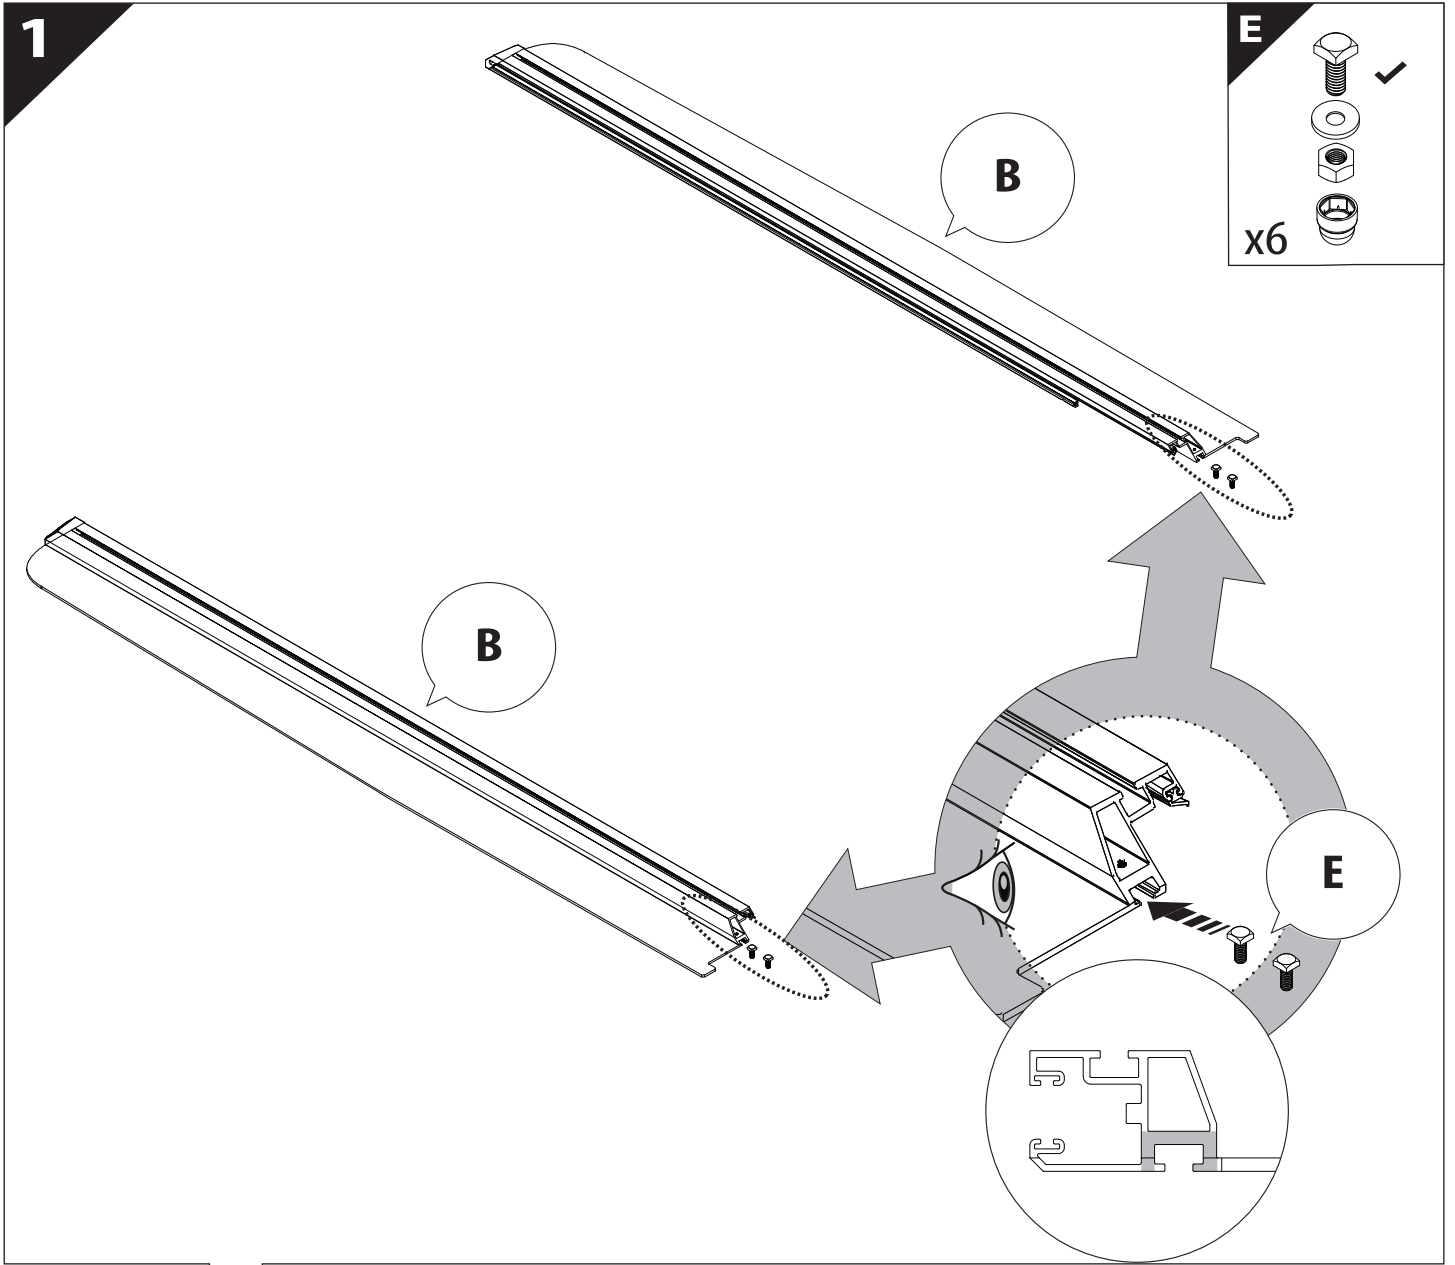

# Installation Manual

PART NUMBER(S)	Model Year
TESS 1424 ROLL	Dodge Ram 1500 2022+
TESS 14241 ROLL	
Cab(s)	Installation Time / Weight
Double Cab (Short Bed & Long Bed)	40-60 minutes / 53-57 kg

**B**

**A**

**KITS**

**L**

3

4

**6.1** **CAUTION** Basic Version ✓ & Basic+S-KIT Version ✓

9

Ø 25 mm

**!**  
Rust Protection

10

Only to be installed by authorized personnel

**H** x1

**K** x10

**F** x1

12 mm

13

14