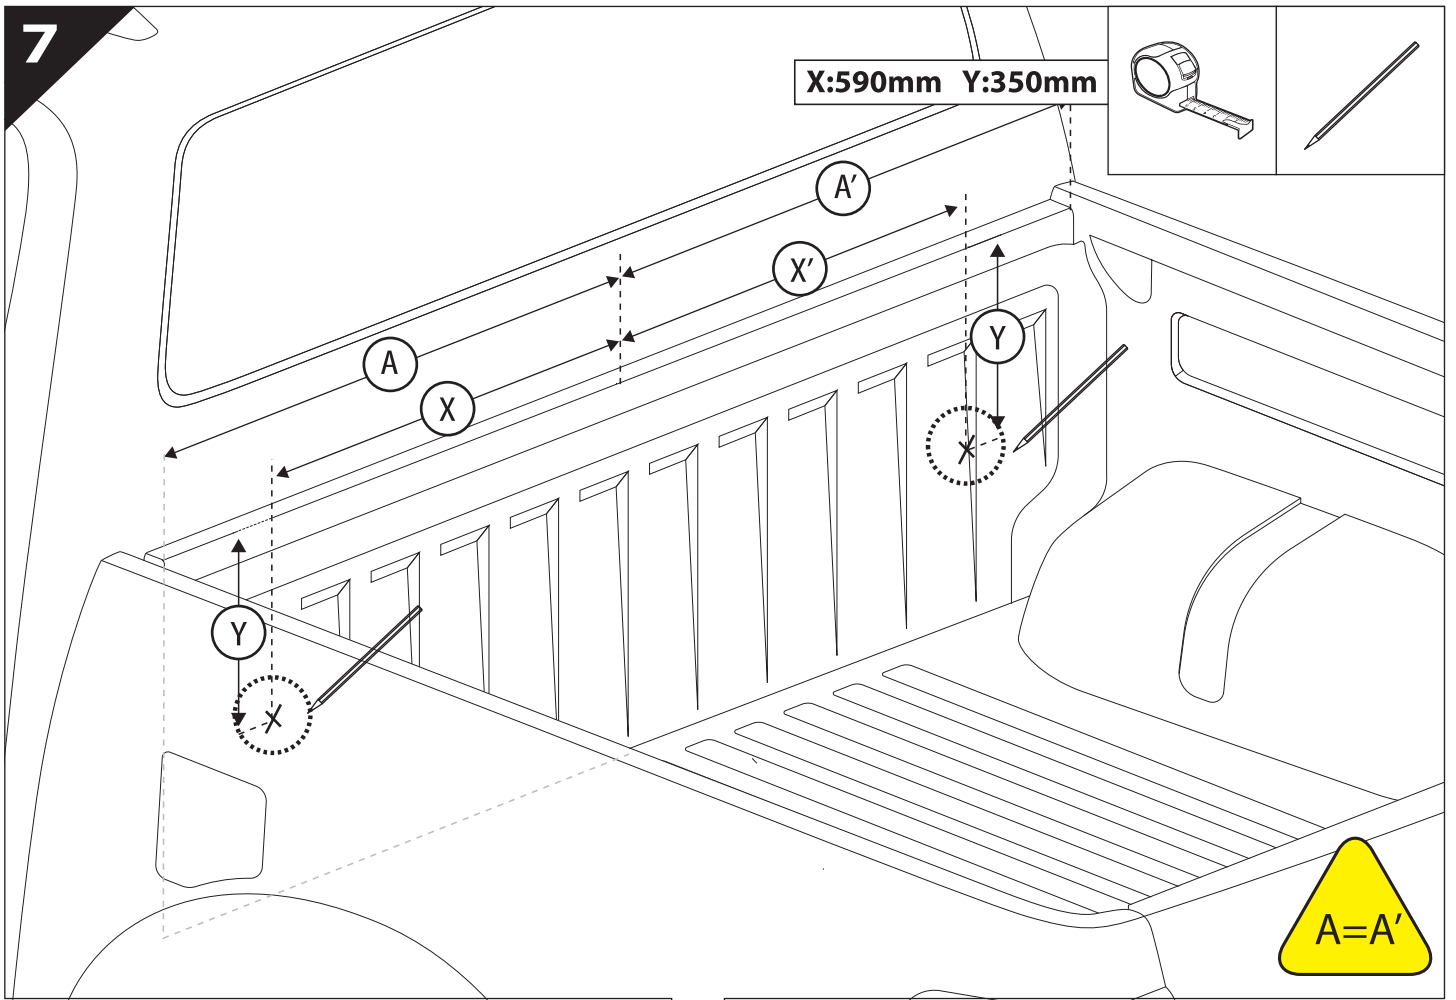

**KITS**

**L**

3

4

**6.1** **CAUTION** Basic Version ✓ & Basic+S-KIT Version ✓

9

Ø 25 mm

**!**  
Rust Protection

10

Only to be installed by authorized personnel

**H** x1

**K** x10

**F** x1

12 mm

13

14