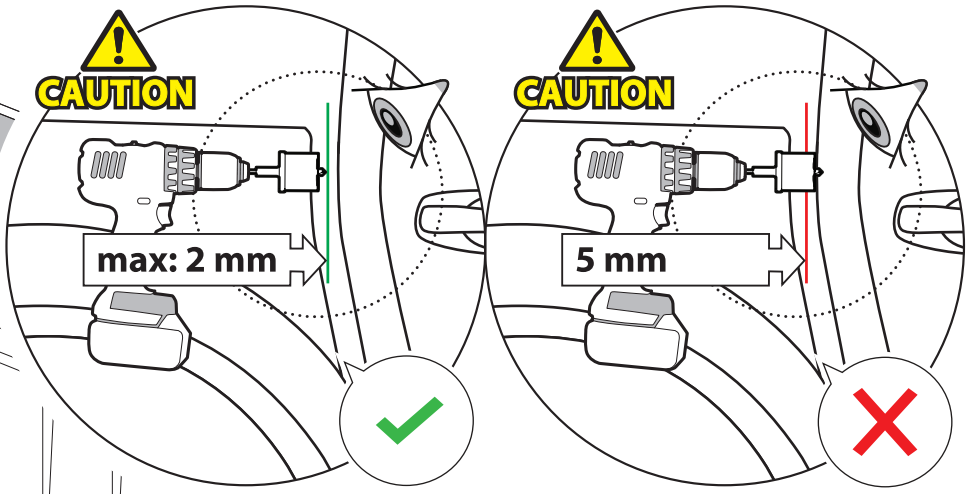

**KITS**

**L**

3

4

**6.1** **CAUTION** Basic Version ✓ & Basic+S-KIT Version ✓

9

Ø 25 mm

**!**  
Rust Protection

10

Only to be installed by authorized personnel

**H** x1

**K** x10

**F** x1

12 mm

13

14