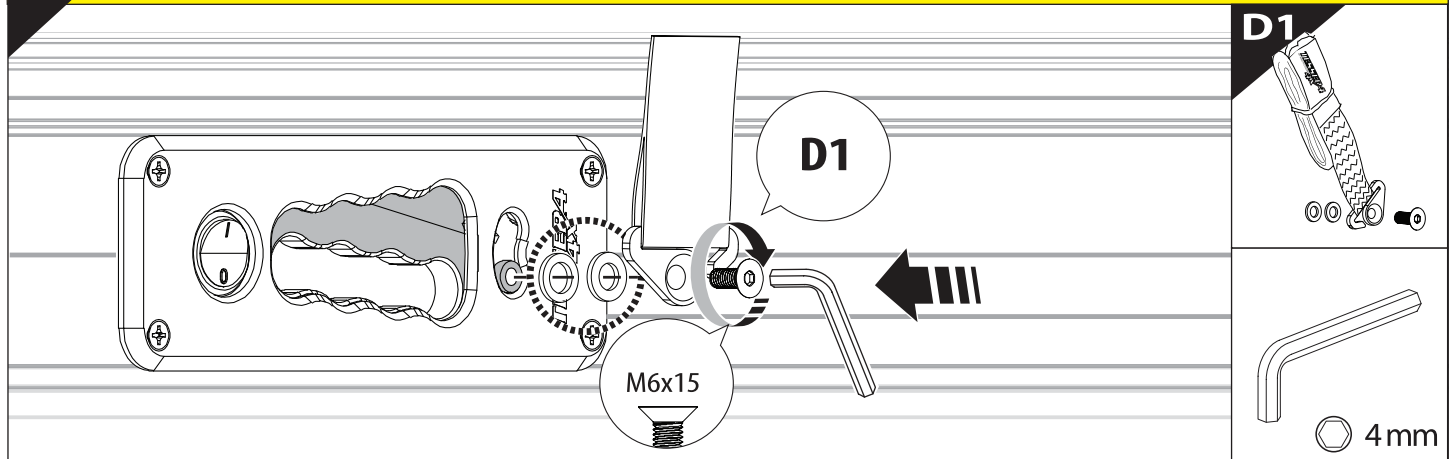

# Installation Manual

PART NUMBER(S)	Model Year
TESS 1424 ROLL	Dodge Ram 1500 2022+
TESS 14241 ROLL	
Cab(s)	Installation Time / Weight
Double Cab (Short Bed & Long Bed)	40-60 minutes / 53-57 kg

**B**

**A**

**KITS**

**L**

3

4

**6.1** **CAUTION** Basic Version ✓ & Basic+S-KIT Version ✓

9

Ø 25 mm

**!**  
Rust Protection

10

Only to be installed by authorized personnel

**H** x1

**K** x10

**F** x1

12 mm

13

14