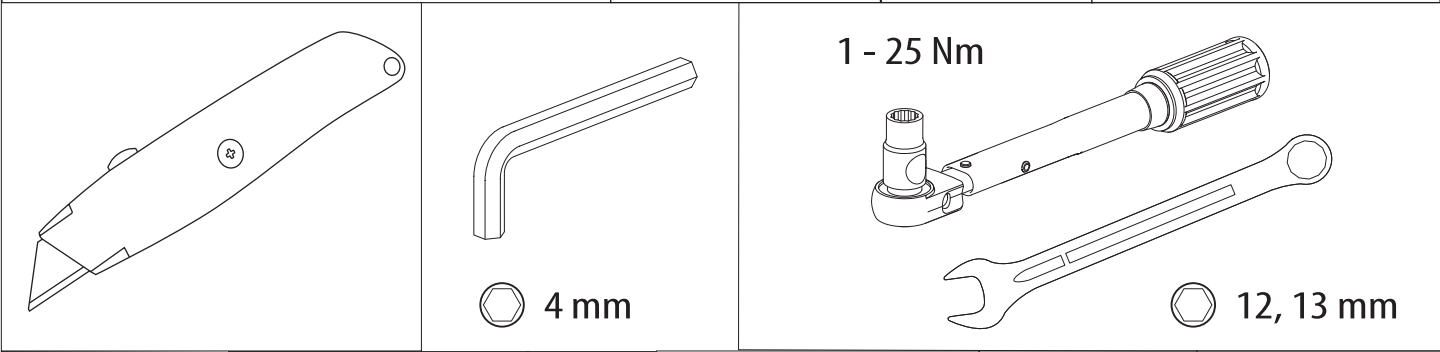

# Installation Manual

PART NUMBER(S)	Model Year
TESS 1424 ROLL	Dodge Ram 1500 2022+
TESS 14241 ROLL	
Cab(s)	Installation Time / Weight
Double Cab (Short Bed & Long Bed)	40-60 minutes / 53-57 kg

**B**

**A**

**KITS**

**L**

3

4

**6.1** **CAUTION** Basic Version ✓ & Basic+S-KIT Version ✓

9

Ø 25 mm

**!**  
Rust Protection