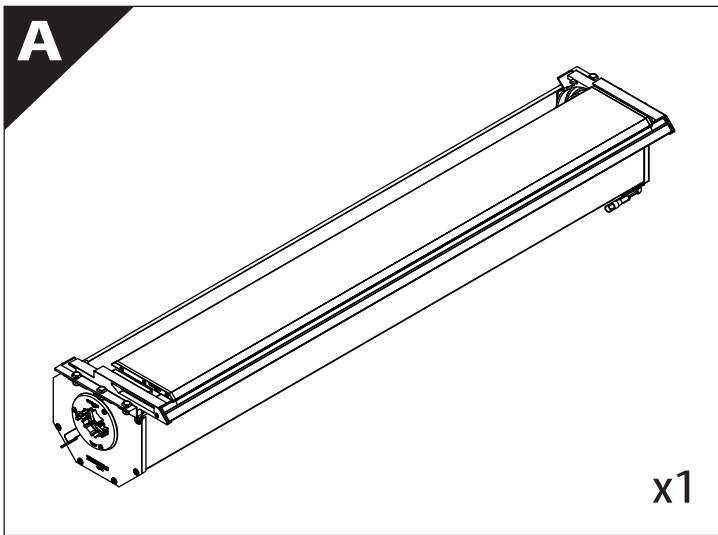

# Installation Manual

PART NUMBER(S)	Model Year
TESS 1424 ROLL	Dodge Ram 1500 2022+
TESS 14241 ROLL	
Cab(s)	Installation Time / Weight
Double Cab (Short Bed & Long Bed)	40-60 minutes / 53-57 kg

**B**

**A**

**KITS**

**L**

3

4

**6.1** **CAUTION** Basic Version ✓ & Basic+S-KIT Version ✓

9

Ø 25 mm

**!**  
Rust Protection