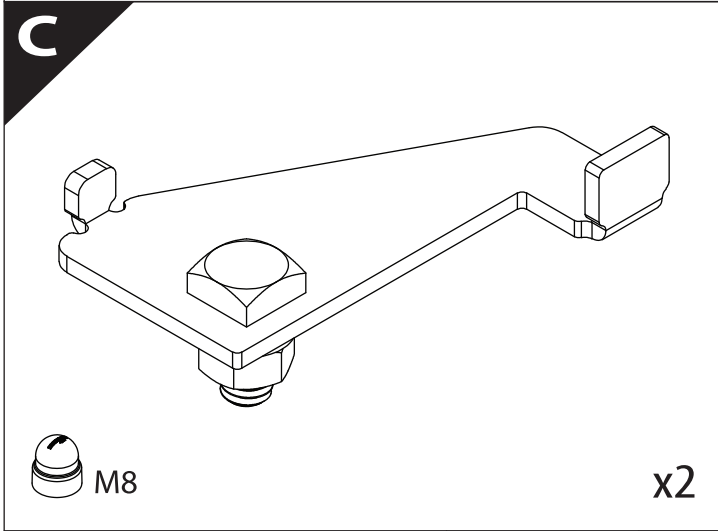

# Installation Manual

PART NUMBER(S)	Model Year
TESS 1424 ROLL	Dodge Ram 1500 2022+
TESS 14241 ROLL	
Cab(s)	Installation Time / Weight
Double Cab (Short Bed & Long Bed)	40-60 minutes / 53-57 kg

**B**

**A**

**KITS**

**L**

3

4

**6.1** **CAUTION** Basic Version ✓ & Basic+S-KIT Version ✓

9

Ø 25 mm

**!**  
Rust Protection

10

Only to be installed by authorized personnel

**H** x1

**K** x10

**F** x1

12 mm

13

14