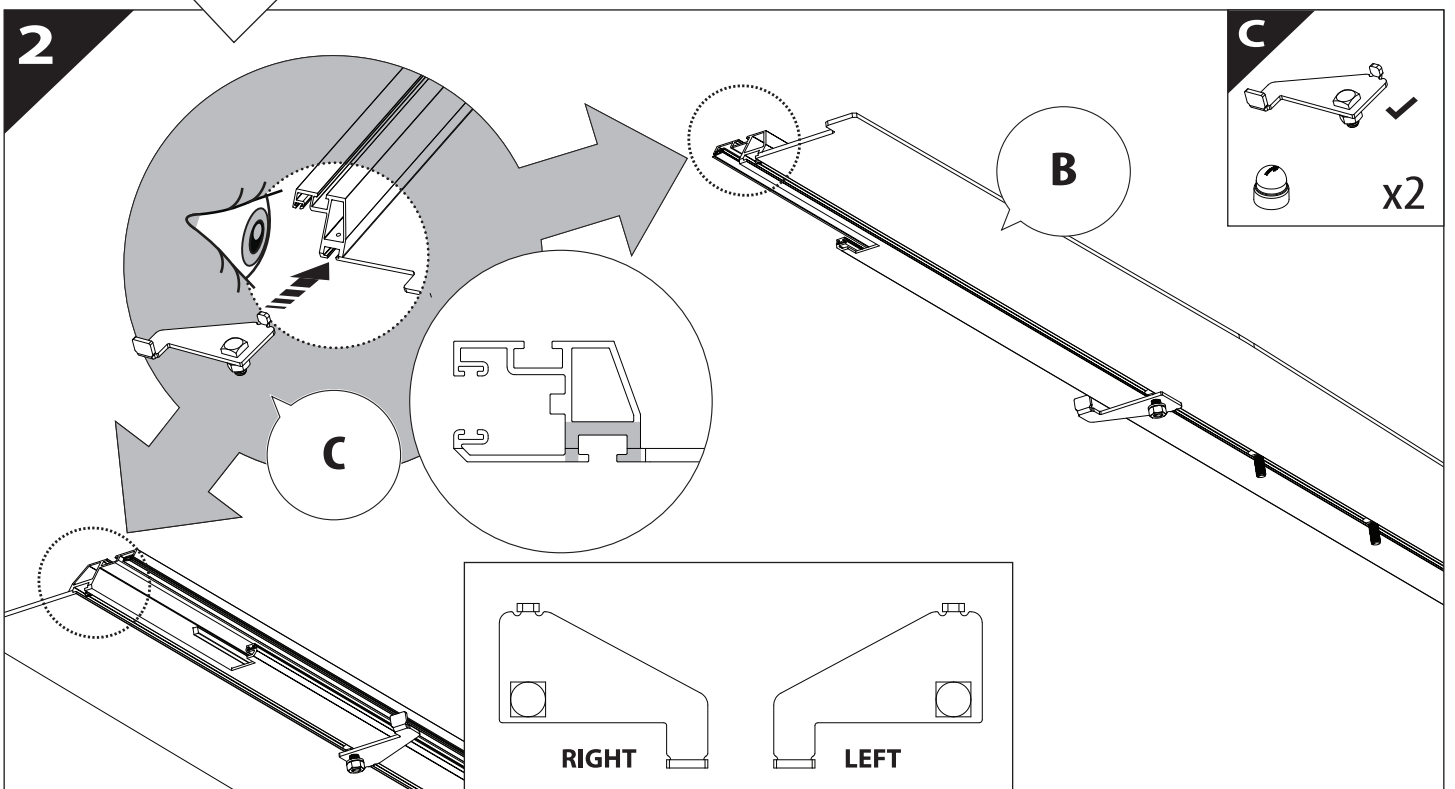

# Installation Manual

PART NUMBER(S)	Model Year
TESS 1424 ROLL	Dodge Ram 1500 2022+
TESS 14241 ROLL	
Cab(s)	Installation Time / Weight
Double Cab (Short Bed & Long Bed)	40-60 minutes / 53-57 kg

**B**

**A**

**KITS**

**L**

3

4

**6.1** **CAUTION** Basic Version ✓ & Basic+S-KIT Version ✓

9

Ø 25 mm

**!**  
Rust Protection

10

Only to be installed by authorized personnel

**H** x1

**K** x10

**F** x1

12 mm

13

14