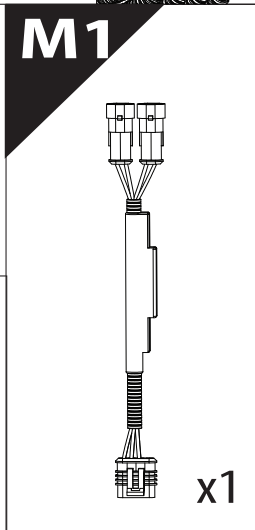

# Installation Manual

PART NUMBER(S)	Model Year
TESS 1424 ROLL	Dodge Ram 1500 2022+
TESS 14241 ROLL	
Cab(s)	Installation Time / Weight
Double Cab (Short Bed & Long Bed)	40-60 minutes / 53-57 kg

**B**

**A**

**KITS**

**L**

3

4

**6.1** **CAUTION** Basic Version ✓ & Basic+S-KIT Version ✓

9

Ø 25 mm

**!**  
Rust Protection

10

Only to be installed by authorized personnel

**H** x1

**K** x10

**F** x1

12 mm

13

14