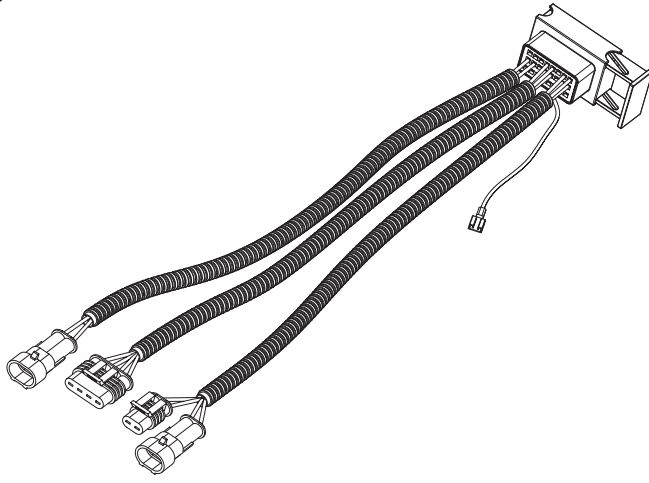

M2

x1

N

x1

O

x1

P

x1

Q

x6

R

x2

S

x2