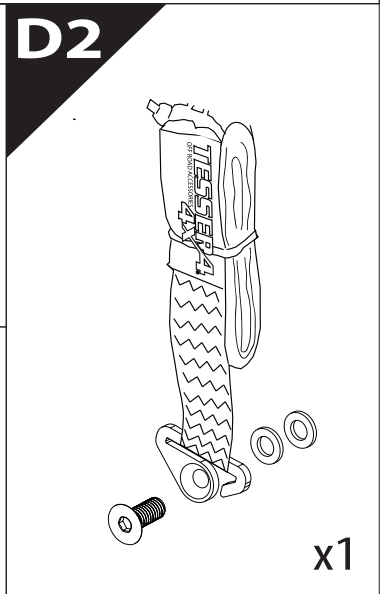

Tessera Roll+

Basic Version + ⚡ E-KIT

Installation Manual

PART NUMBER(S)	Model Year
TESS 1424 ROLL+E-KIT	Dodge Ram 1500 2022+
TESS 14241 ROLL+ E-KIT	
Cab(s)	Installation Time / Weight
Double Cab (Short Bed & Long Bed)	40-60 minutes / 53-57 kg