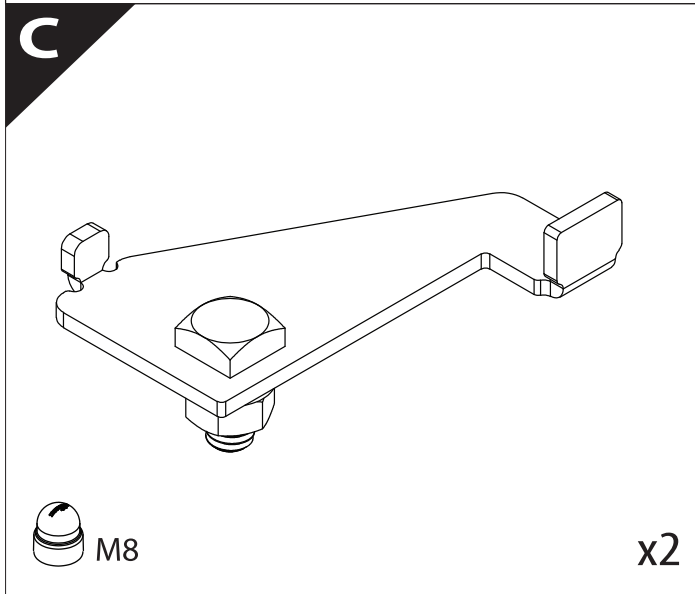

Tessera Roll+

Basic Version + ⚡ E-KIT

Installation Manual

PART NUMBER(S)	Model Year
TESS 1424 ROLL+E-KIT	Dodge Ram 1500 2022+
TESS 14241 ROLL+ E-KIT	
Cab(s)	Installation Time / Weight
Double Cab (Short Bed & Long Bed)	40-60 minutes / 53-57 kg

K

21

X:590mm Y:350mm

22

23

24

G

25