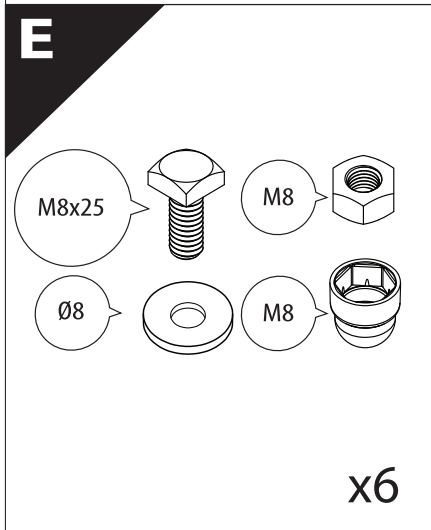

Tessera Roll+

Basic Version + ⚡ E-KIT

Installation Manual

PART NUMBER(S)	Model Year
TESS 1424 ROLL+E-KIT	Dodge Ram 1500 2022+
TESS 14241 ROLL+ E-KIT	
Cab(s)	Installation Time / Weight
Double Cab (Short Bed & Long Bed)	40-60 minutes / 53-57 kg

K

21

X:590mm Y:350mm

22

23

24

G

25