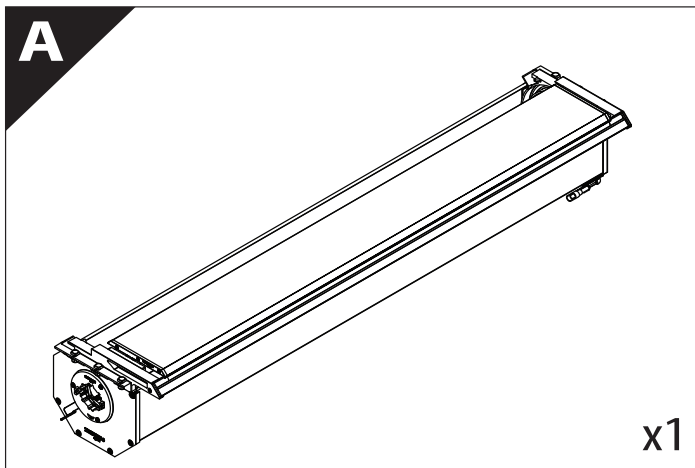

Tessera Roll+

Basic Version + ⚡ E-KIT

Installation Manual

PART NUMBER(S)	Model Year
TESS 1424 ROLL+E-KIT	Dodge Ram 1500 2022+
TESS 14241 ROLL+ E-KIT	
Cab(s)	Installation Time / Weight
Double Cab (Short Bed & Long Bed)	40-60 minutes / 53-57 kg