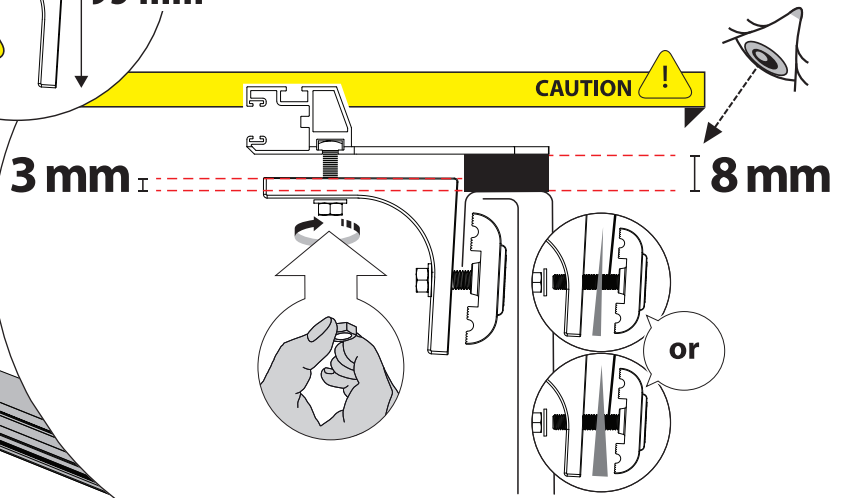

33

N

E

SHORT BED x4 / GRAND x6

CAUTION !