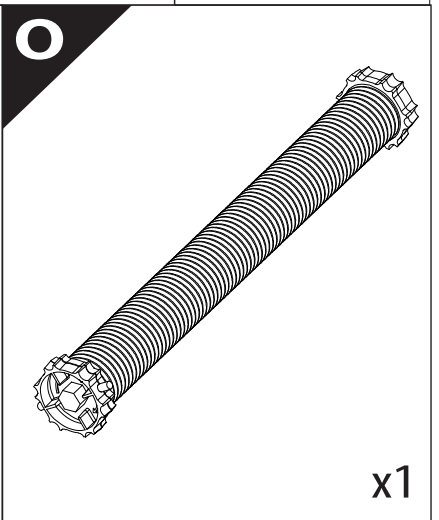

Tessera Roll+

Basic Version + ⚙️ S-KIT

Installation Manual

PART NUMBER(S)	Model Year
TESS 14082 ROLL+S-KIT	SsangYong Musso-Rexton Sports 2018+ SHORT BED
TESS 14083 ROLL+S-KIT	SsangYong Musso-Rexton Sports 2018+ GRAND
Cab(s)	Installation Time / Weight
Double Cab	40-60 minutes / 53-57 kg

Ø 25 mm / 40 mm

+

4 mm

1 - 25 Nm

10, 12, 13, 17 mm

ACETONE

H₂O

ANTI-RUST

4

12.0

! TRY TO FIND FREE & STRAIGHT SPOTS IN THESE DIMENSIONS ACCORDINGLY

14

Ø 25 mm

Rust Protection

CAUTION

CAUTION

14. ①

Ø 40 mm

CAUTION

CAUTION

14. 2

18

19

20