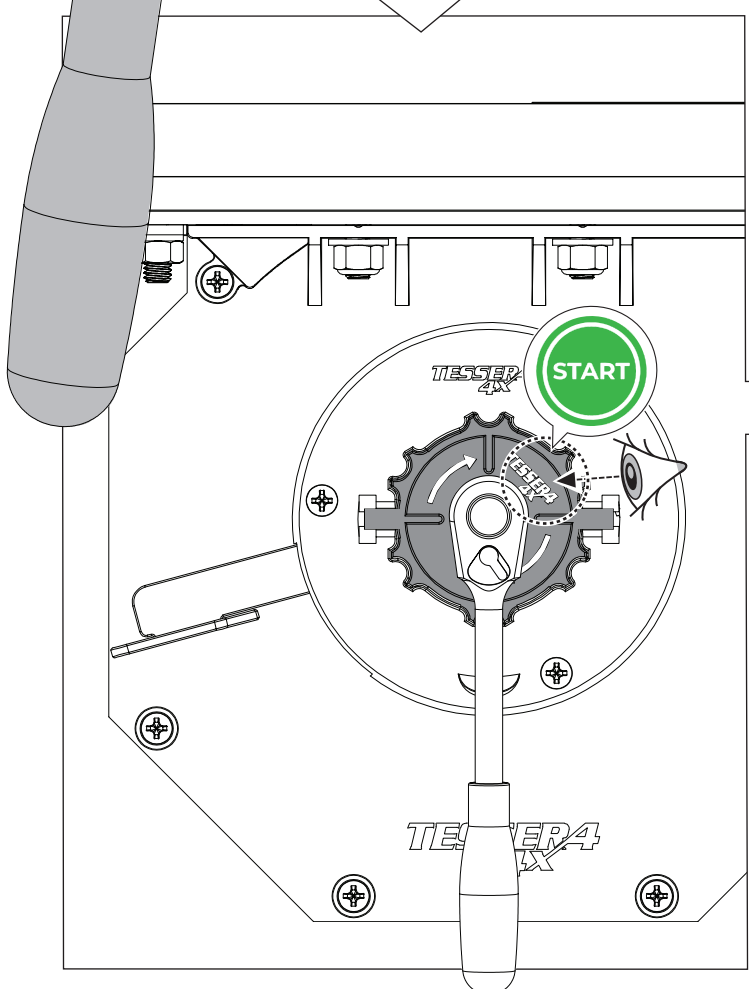

Ø 25 mm / 40 mm

+

4 mm

1 - 25 Nm

10, 12, 13, 17 mm

ACETONE

H₂O

ANTI-RUST

4

12.0

! TRY TO FIND FREE & STRAIGHT SPOTS IN THESE DIMENSIONS ACCORDINGLY

14

Ø 25 mm

Rust Protection

CAUTION

CAUTION