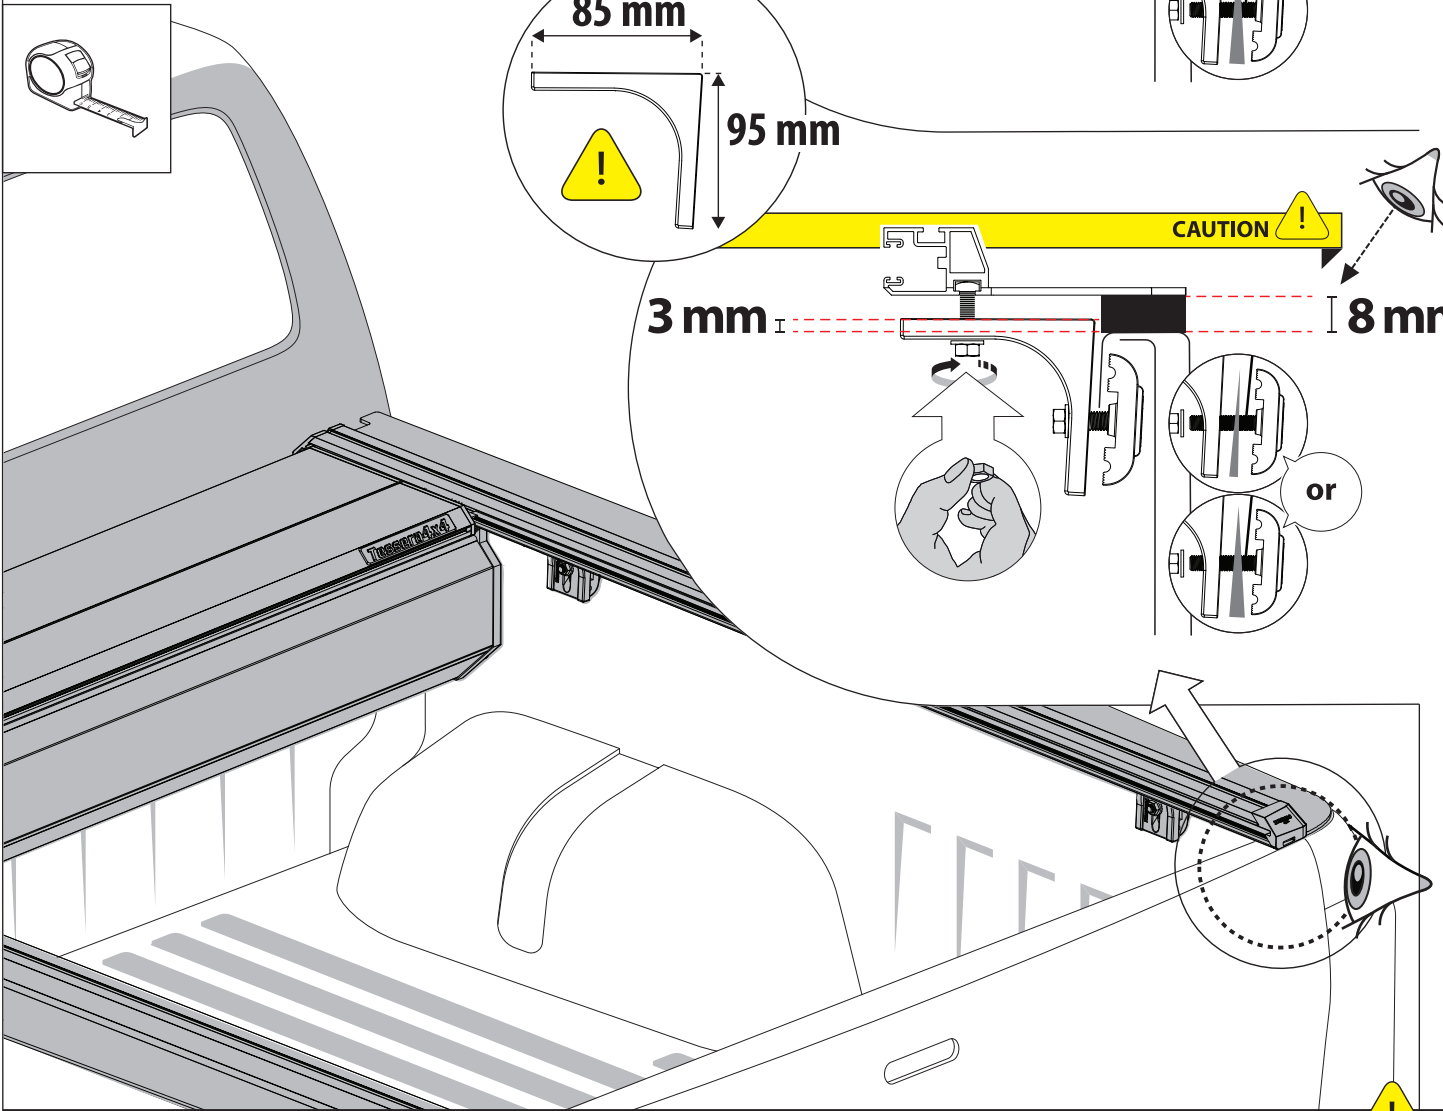

33

N

E

SHORT BED x4 / GRAND x6

CAUTION !