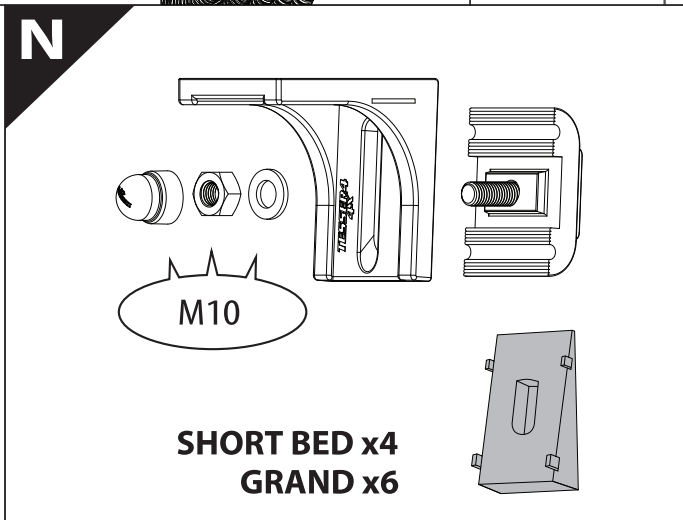

Tessera Roll+

Basic Version + ⚙️ S-KIT

Installation Manual

PART NUMBER(S)	Model Year
TESS 14082 ROLL+S-KIT	SsangYong Musso-Rexton Sports 2018+ SHORT BED
TESS 14083 ROLL+S-KIT	SsangYong Musso-Rexton Sports 2018+ GRAND
Cab(s)	Installation Time / Weight
Double Cab	40-60 minutes / 53-57 kg

Ø 25 mm / 40 mm

+

4 mm

1 - 25 Nm

10, 12, 13, 17 mm

ACETONE

H₂O

ANTI-RUST

4

12.0

! TRY TO FIND FREE & STRAIGHT SPOTS IN THESE DIMENSIONS ACCORDINGLY

14

Ø 25 mm

Rust Protection

CAUTION

CAUTION

14. ①

Ø 40 mm

CAUTION

CAUTION

14. 2

18

19

20