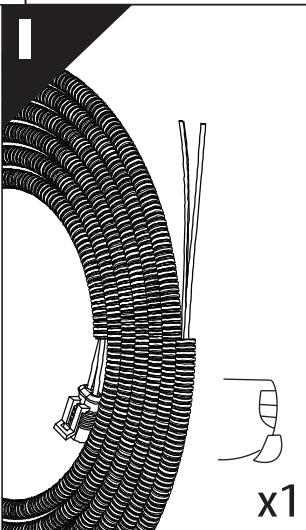

Tessera Roll+

Basic Version + ⚙️ S-KIT

Installation Manual

PART NUMBER(S)	Model Year
TESS 14082 ROLL+S-KIT	SsangYong Musso-Rexton Sports 2018+ SHORT BED
TESS 14083 ROLL+S-KIT	SsangYong Musso-Rexton Sports 2018+ GRAND
Cab(s)	Installation Time / Weight
Double Cab	40-60 minutes / 53-57 kg

Ø 25 mm / 40 mm

+

4 mm

1 - 25 Nm

10, 12, 13, 17 mm

ACETONE

H₂O

ANTI-RUST

4

12.0

! TRY TO FIND FREE & STRAIGHT SPOTS IN THESE DIMENSIONS ACCORDINGLY

14

Ø 25 mm

Rust Protection

CAUTION

CAUTION

14. ①

Ø 40 mm

CAUTION

CAUTION

14. 2

18

19

20