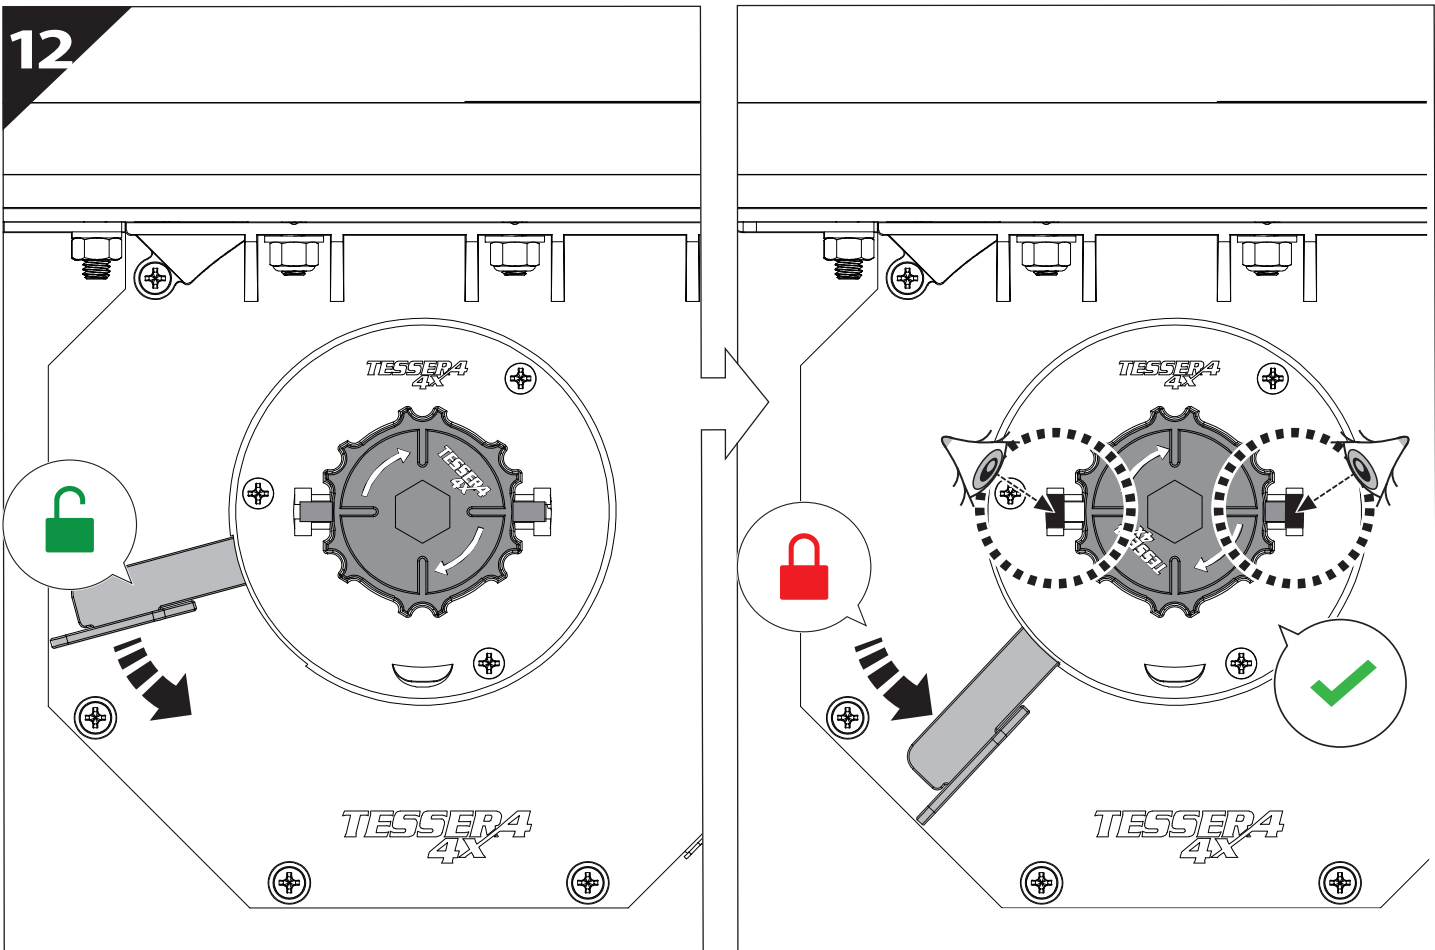

4

12.0

! TRY TO FIND FREE & STRAIGHT SPOTS IN THESE DIMENSIONS ACCORDINGLY

14

Ø 25 mm

Rust Protection

CAUTION

CAUTION