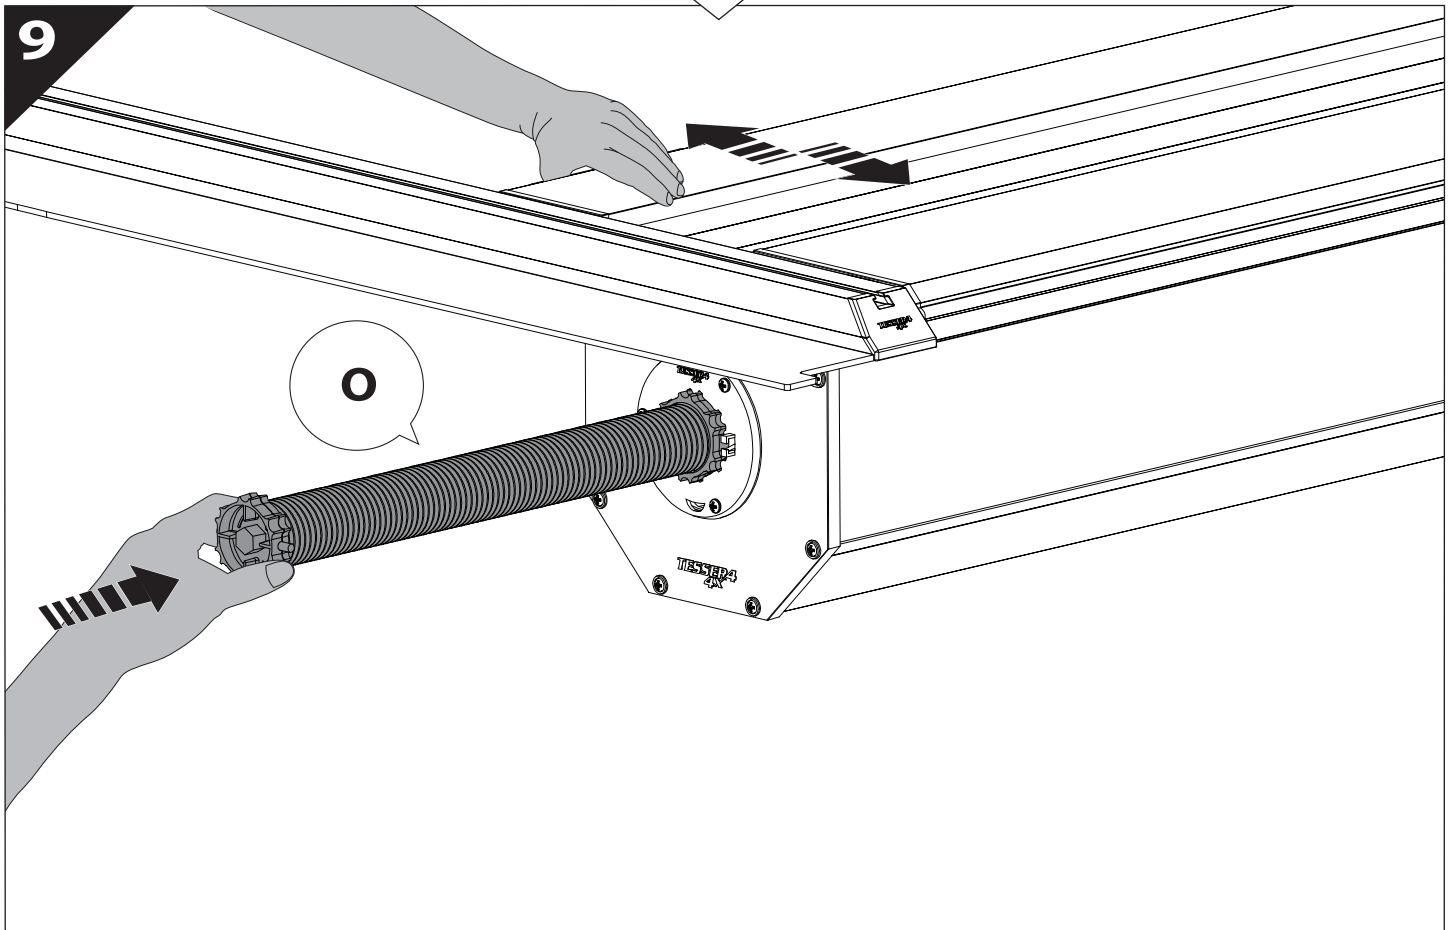

4

12.0

! TRY TO FIND FREE & STRAIGHT SPOTS IN THESE DIMENSIONS ACCORDINGLY

14

Ø 25 mm

Rust Protection

CAUTION

CAUTION