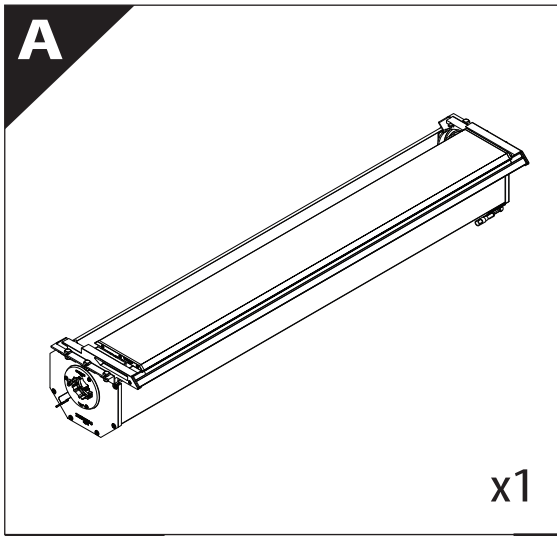

Tessera Roll+

Basic Version + ⚙️ S-KIT

Installation Manual

PART NUMBER(S)	Model Year
TESS 14082 ROLL+S-KIT	SsangYong Musso-Rexton Sports 2018+ SHORT BED
TESS 14083 ROLL+S-KIT	SsangYong Musso-Rexton Sports 2018+ GRAND
Cab(s)	Installation Time / Weight
Double Cab	40-60 minutes / 53-57 kg

Ø 25 mm / 40 mm

+

4 mm

1 - 25 Nm

10, 12, 13, 17 mm

ACETONE

H₂O

ANTI-RUST