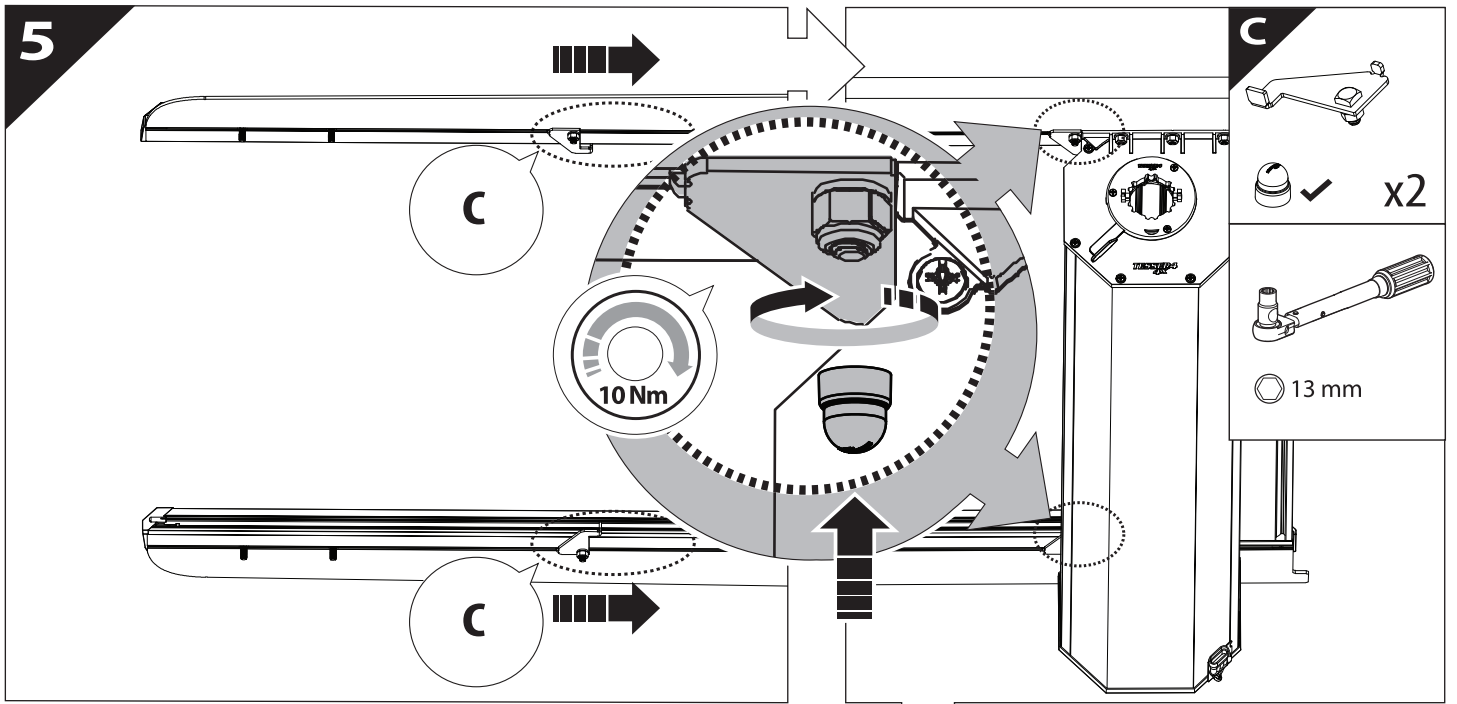

4

12.0

! TRY TO FIND FREE & STRAIGHT SPOTS IN THESE DIMENSIONS ACCORDINGLY

14

Ø 25 mm

Rust Protection

CAUTION

CAUTION