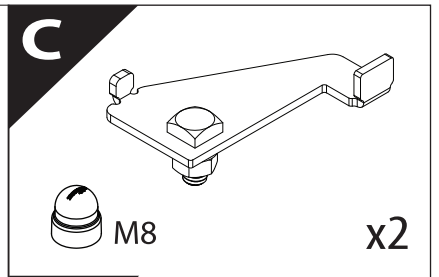

Tessera Roll+

Basic Version + ⚙️ S-KIT

Installation Manual

PART NUMBER(S)	Model Year
TESS 14082 ROLL+S-KIT	SsangYong Musso-Rexton Sports 2018+ SHORT BED
TESS 14083 ROLL+S-KIT	SsangYong Musso-Rexton Sports 2018+ GRAND
Cab(s)	Installation Time / Weight
Double Cab	40-60 minutes / 53-57 kg

Ø 25 mm / 40 mm

+

4 mm

1 - 25 Nm

10, 12, 13, 17 mm

ACETONE

H₂O

ANTI-RUST

4

12.0

! TRY TO FIND FREE & STRAIGHT SPOTS IN THESE DIMENSIONS ACCORDINGLY

14

Ø 25 mm

Rust Protection

CAUTION

CAUTION