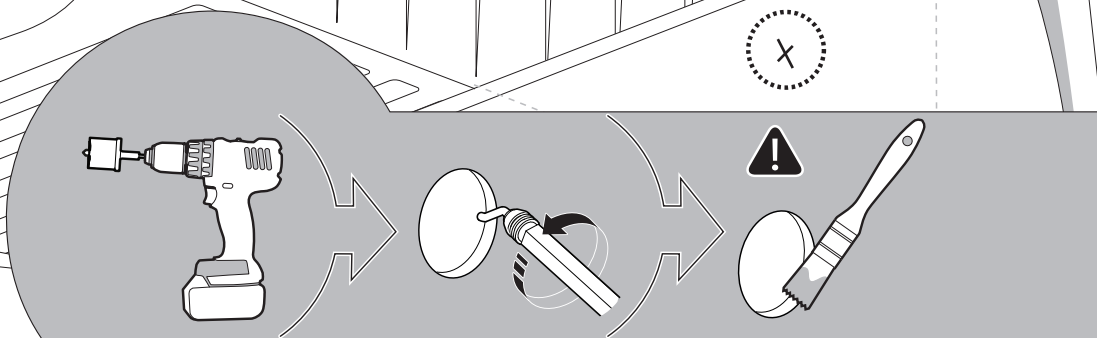

4

12.0

! TRY TO FIND FREE & STRAIGHT SPOTS IN THESE DIMENSIONS ACCORDINGLY

14

Ø 25 mm

Rust Protection

CAUTION

CAUTION