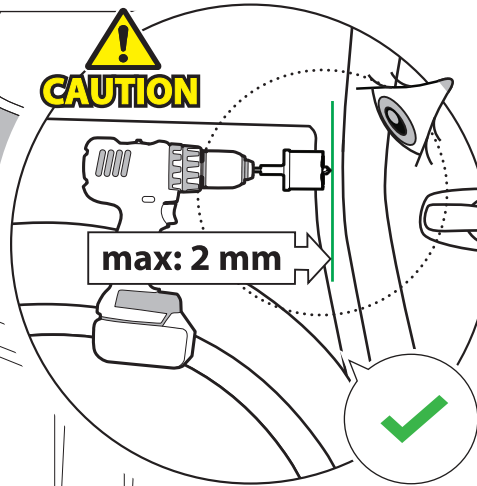

4

12.0

! TRY TO FIND FREE & STRAIGHT SPOTS IN THESE DIMENSIONS ACCORDINGLY

14

Ø 25 mm

Rust Protection

CAUTION

CAUTION

14. ①

Ø 40 mm

CAUTION

CAUTION

14. 2

18

19

20