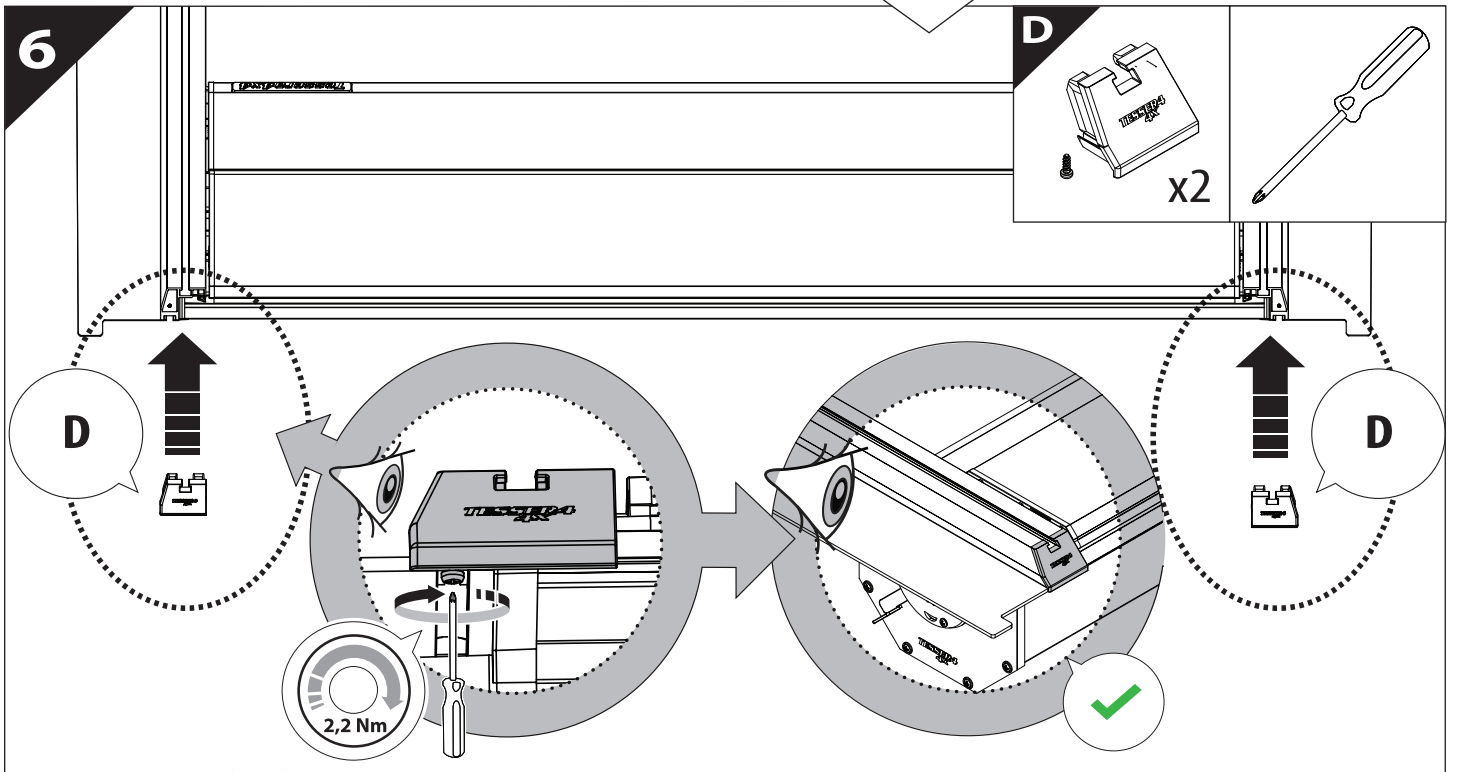

4

12.0

! TRY TO FIND FREE & STRAIGHT SPOTS IN THESE DIMENSIONS ACCORDINGLY

14

Ø 25 mm

Rust Protection

CAUTION

CAUTION