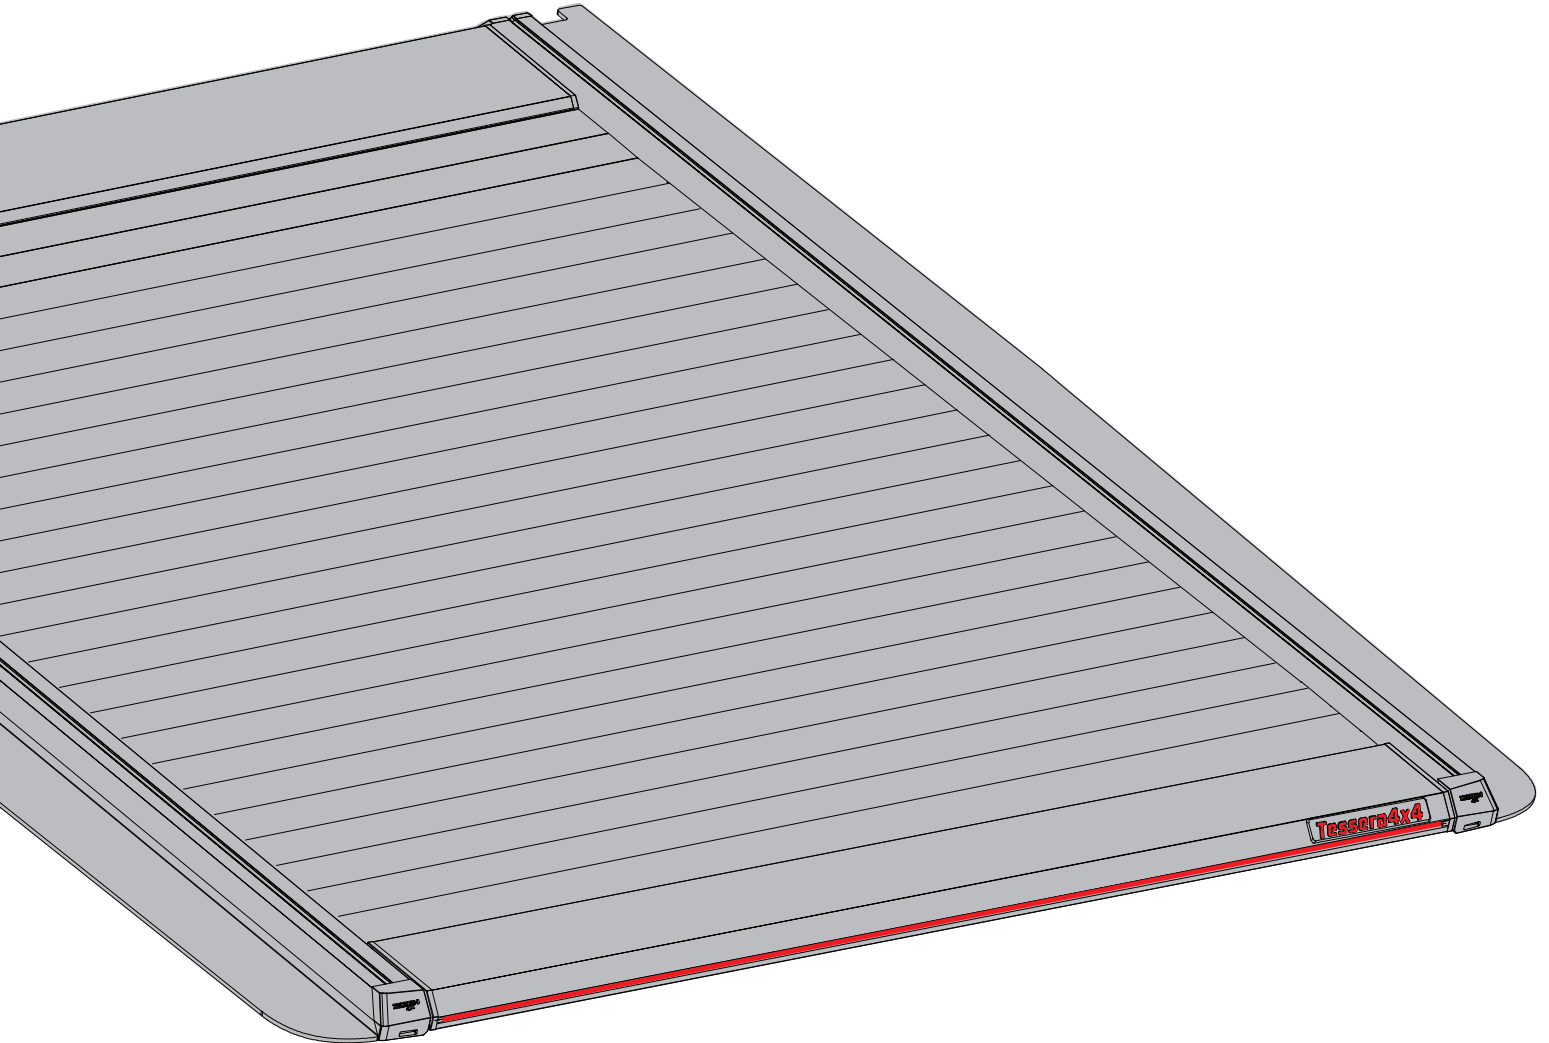

Tessera Roll+

Basic Version + ⚙️ S-KIT

Installation Manual

PART NUMBER(S)	Model Year
TESS 14082 ROLL+S-KIT	SsangYong Musso-Rexton Sports 2018+ SHORT BED
TESS 14083 ROLL+S-KIT	SsangYong Musso-Rexton Sports 2018+ GRAND
Cab(s)	Installation Time / Weight
Double Cab	40-60 minutes / 53-57 kg