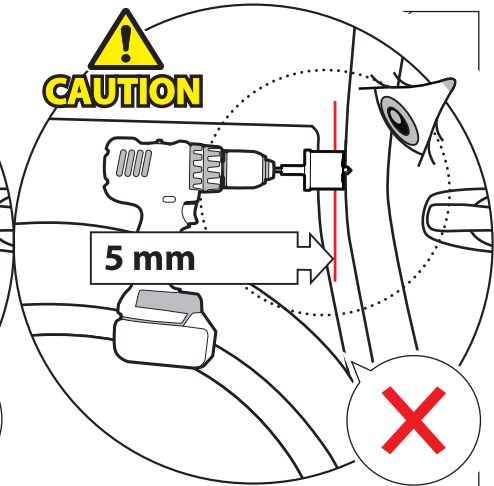

4

12.0

! TRY TO FIND FREE & STRAIGHT SPOTS IN THESE DIMENSIONS ACCORDINGLY

14

Ø 25 mm

Rust Protection

CAUTION

CAUTION

14. ①

Ø 40 mm

CAUTION

CAUTION

14. 2

18

19

20