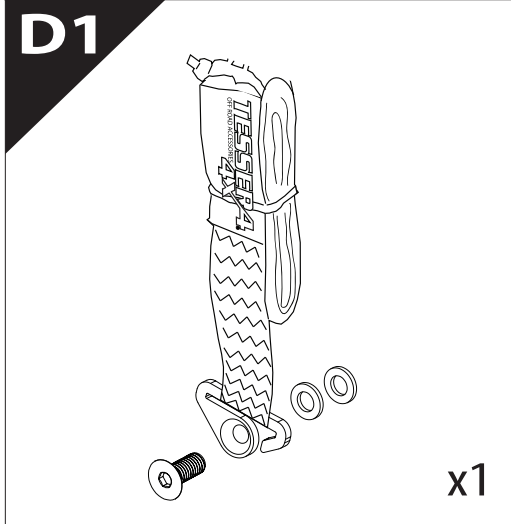

Tessera Roll+

Basic Version + ⚙️ S-KIT

Installation Manual

PART NUMBER(S)	Model Year
TESS 14082 ROLL+S-KIT	SsangYong Musso-Rexton Sports 2018+ SHORT BED
TESS 14083 ROLL+S-KIT	SsangYong Musso-Rexton Sports 2018+ GRAND
Cab(s)	Installation Time / Weight
Double Cab	40-60 minutes / 53-57 kg

Ø 25 mm / 40 mm

+

4 mm

1 - 25 Nm

10, 12, 13, 17 mm

ACETONE

H₂O

ANTI-RUST

4

12.0

! TRY TO FIND FREE & STRAIGHT SPOTS IN THESE DIMENSIONS ACCORDINGLY

14

Ø 25 mm

Rust Protection

CAUTION

CAUTION

14. ①

Ø 40 mm

CAUTION

CAUTION

14. 2

18

19

20