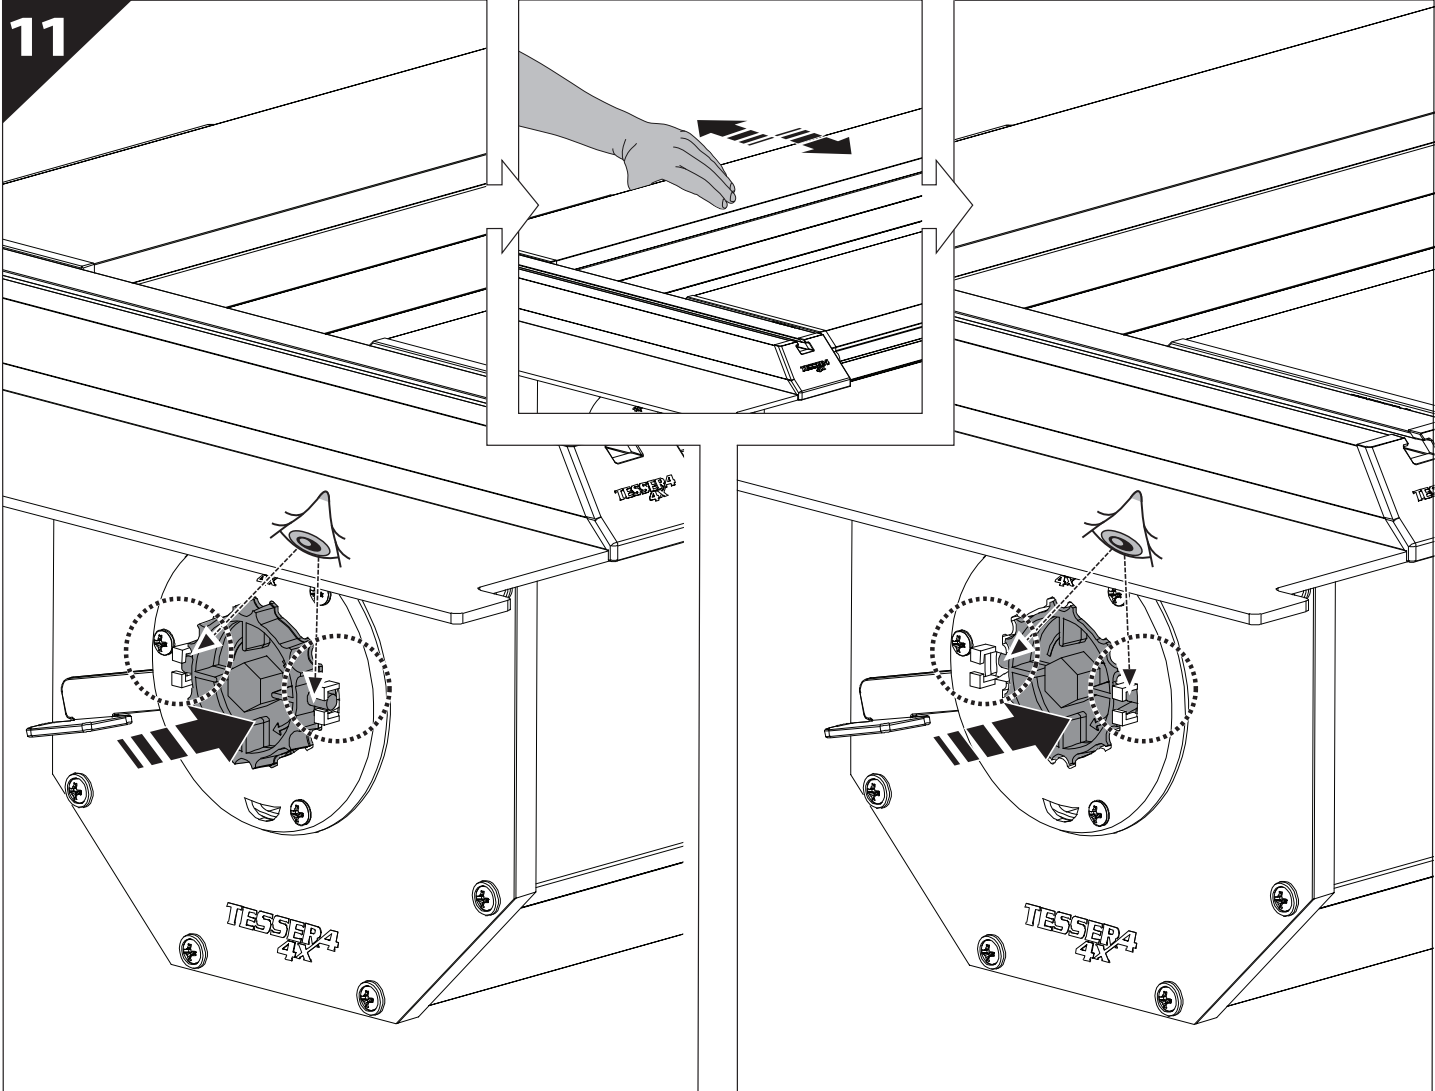

4

12.0

! TRY TO FIND FREE & STRAIGHT SPOTS IN THESE DIMENSIONS ACCORDINGLY

14

Ø 25 mm

Rust Protection

CAUTION

CAUTION