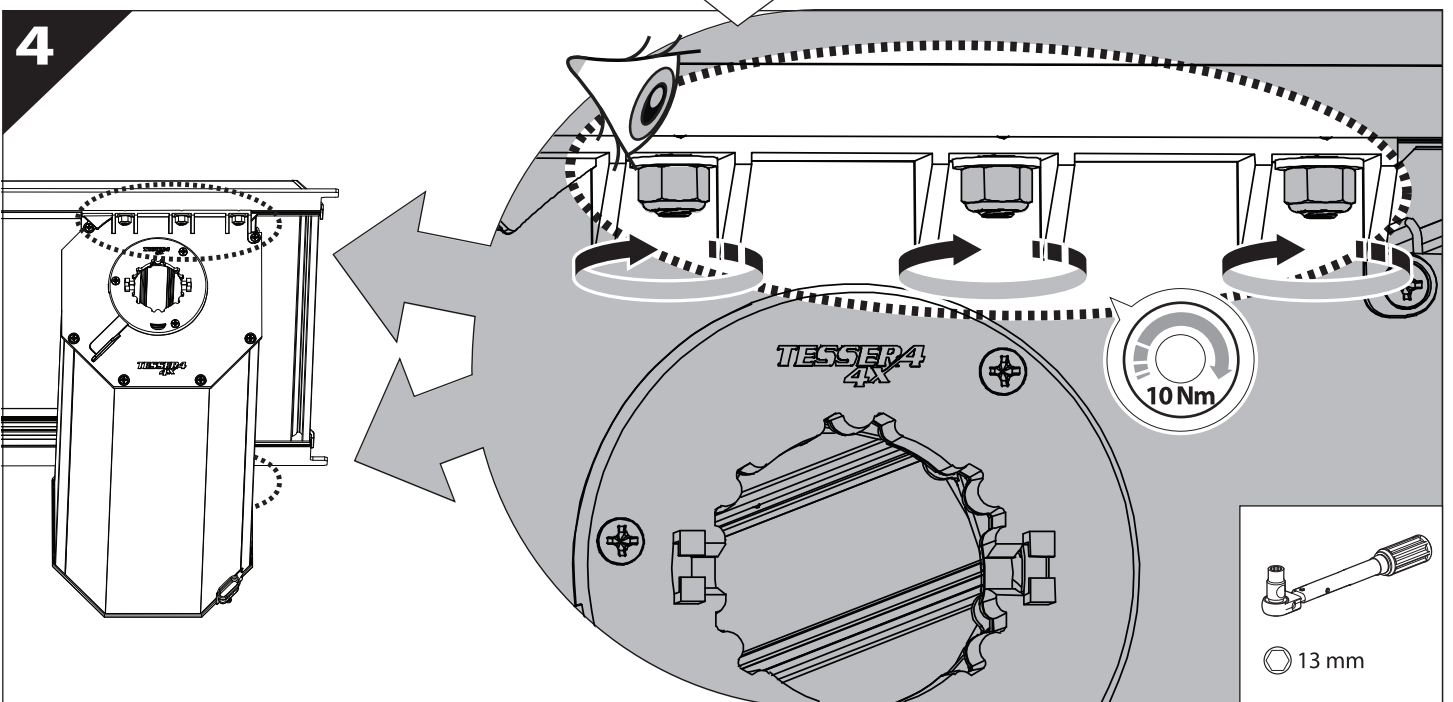

4

12.0

! TRY TO FIND FREE & STRAIGHT SPOTS IN THESE DIMENSIONS ACCORDINGLY

14

Ø 25 mm

Rust Protection

CAUTION

CAUTION