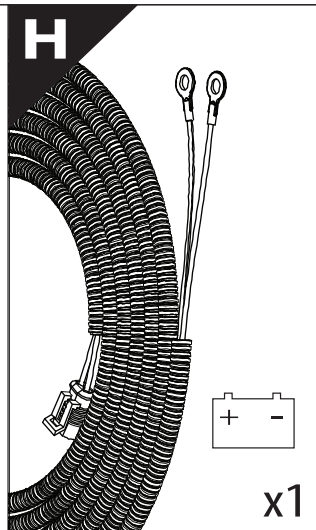

Tessera Roll+

Basic Version + ⚙️ S-KIT

Installation Manual

PART NUMBER(S)	Model Year
TESS 14082 ROLL+S-KIT	SsangYong Musso-Rexton Sports 2018+ SHORT BED
TESS 14083 ROLL+S-KIT	SsangYong Musso-Rexton Sports 2018+ GRAND
Cab(s)	Installation Time / Weight
Double Cab	40-60 minutes / 53-57 kg

Ø 25 mm / 40 mm

+

4 mm

1 - 25 Nm

10, 12, 13, 17 mm

ACETONE

H₂O

ANTI-RUST

4

12.0

! TRY TO FIND FREE & STRAIGHT SPOTS IN THESE DIMENSIONS ACCORDINGLY

14

Ø 25 mm

Rust Protection

CAUTION

CAUTION

14. ①

Ø 40 mm

CAUTION

CAUTION

14. 2

18

19

20