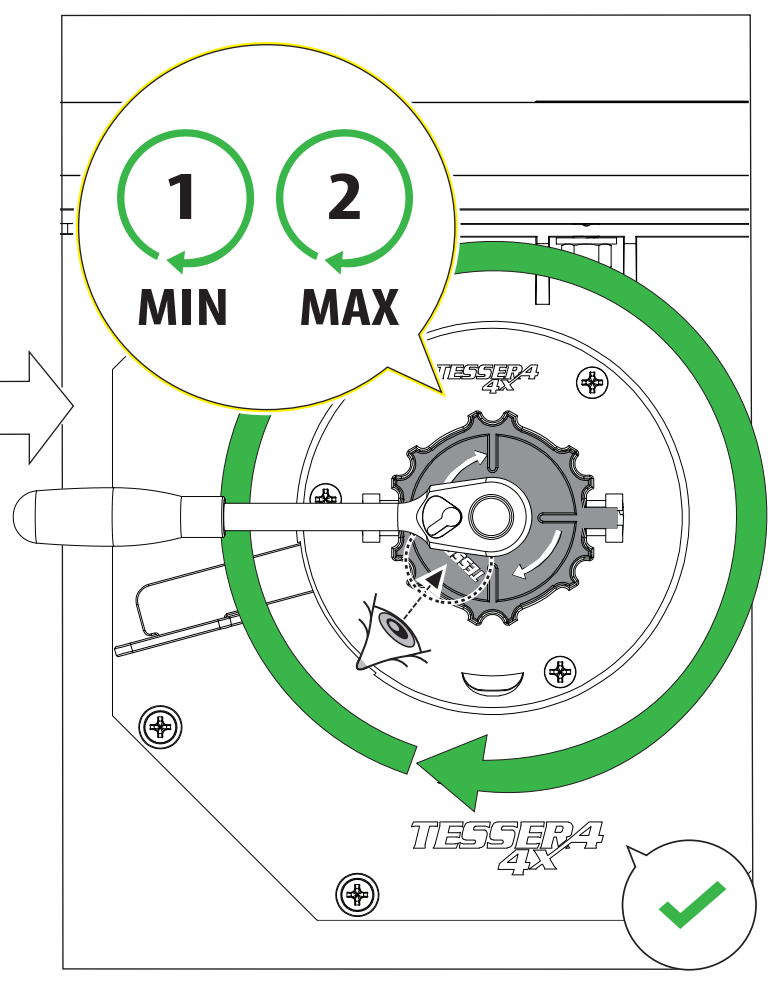

4

12.0

! TRY TO FIND FREE & STRAIGHT SPOTS IN THESE DIMENSIONS ACCORDINGLY

14

Ø 25 mm

Rust Protection

CAUTION

CAUTION