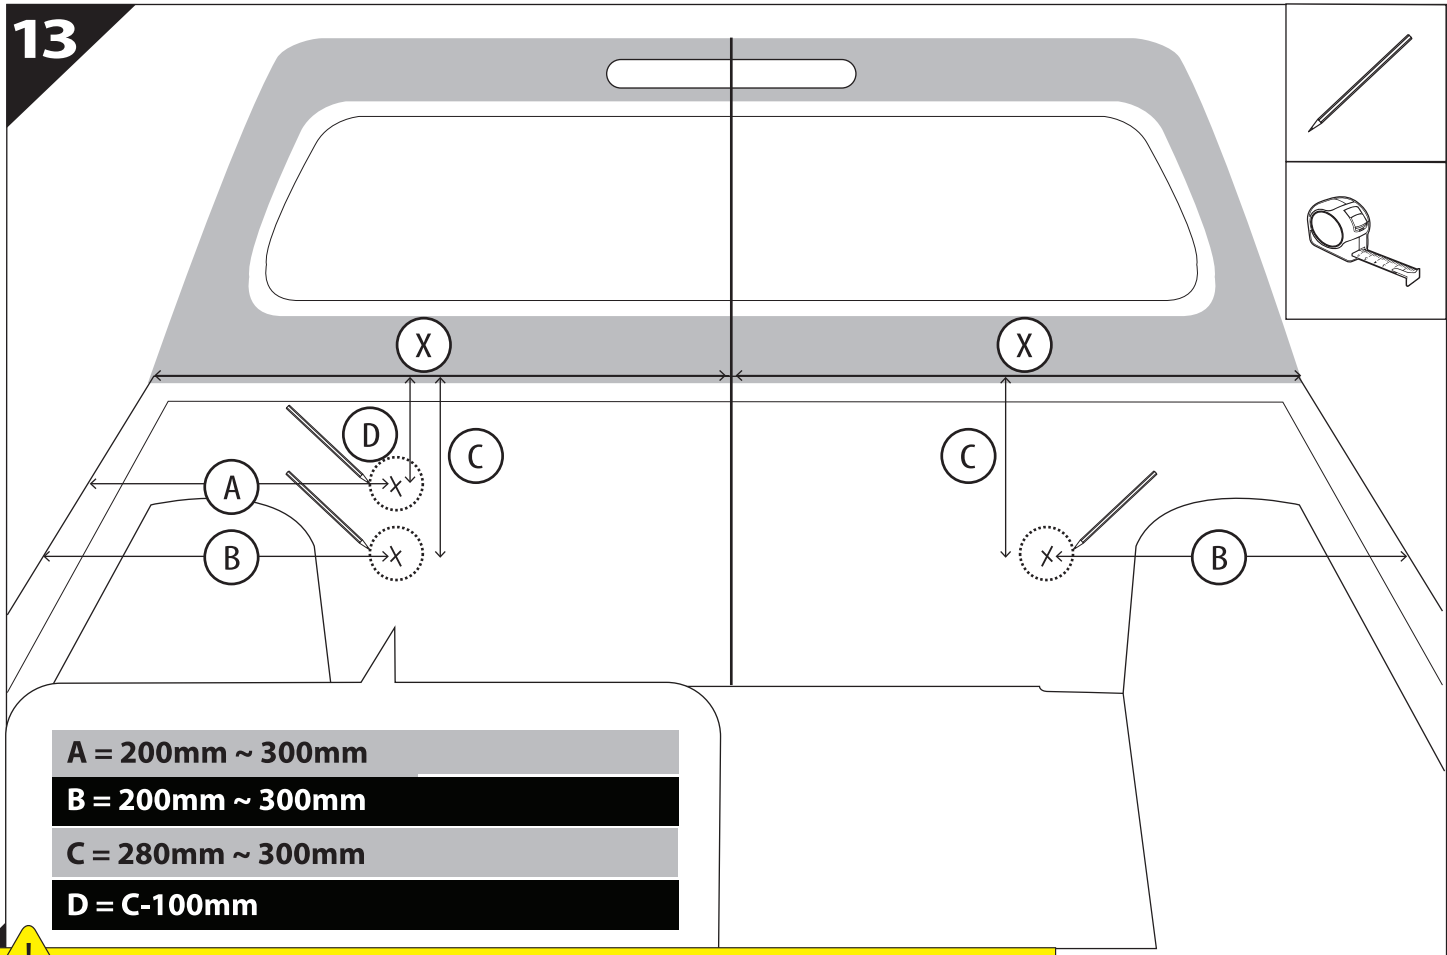

4

12.0

! TRY TO FIND FREE & STRAIGHT SPOTS IN THESE DIMENSIONS ACCORDINGLY

14

Ø 25 mm

Rust Protection

CAUTION

CAUTION