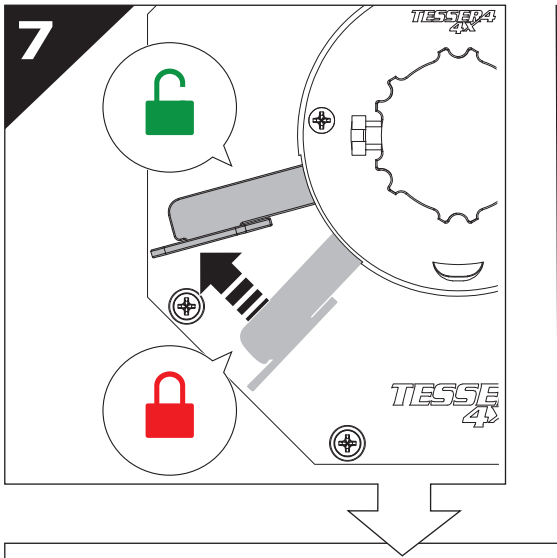

4

12.0

! TRY TO FIND FREE & STRAIGHT SPOTS IN THESE DIMENSIONS ACCORDINGLY

14

Ø 25 mm

Rust Protection

CAUTION

CAUTION