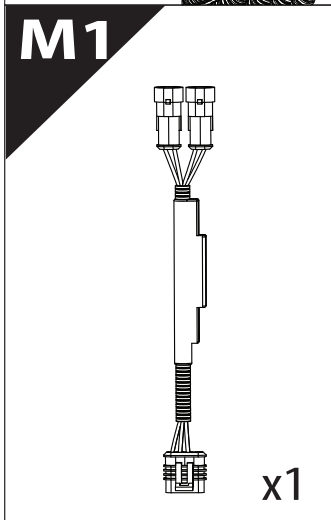

Tessera Roll+

Basic Version + ⚙️ S-KIT

Installation Manual

PART NUMBER(S)	Model Year
TESS 14082 ROLL+S-KIT	SsangYong Musso-Rexton Sports 2018+ SHORT BED
TESS 14083 ROLL+S-KIT	SsangYong Musso-Rexton Sports 2018+ GRAND
Cab(s)	Installation Time / Weight
Double Cab	40-60 minutes / 53-57 kg

Ø 25 mm / 40 mm

+

4 mm

1 - 25 Nm

10, 12, 13, 17 mm

ACETONE

H₂O

ANTI-RUST

4

12.0

! TRY TO FIND FREE & STRAIGHT SPOTS IN THESE DIMENSIONS ACCORDINGLY

14

Ø 25 mm

Rust Protection

CAUTION

CAUTION

14. ①

Ø 40 mm

CAUTION

CAUTION

14. 2

18

19

20