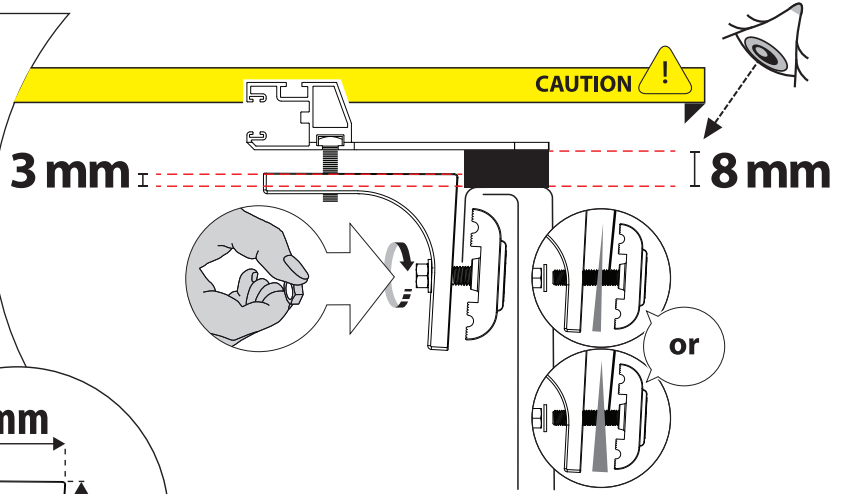

33

N

E

SHORT BED x4 / GRAND x6

CAUTION !