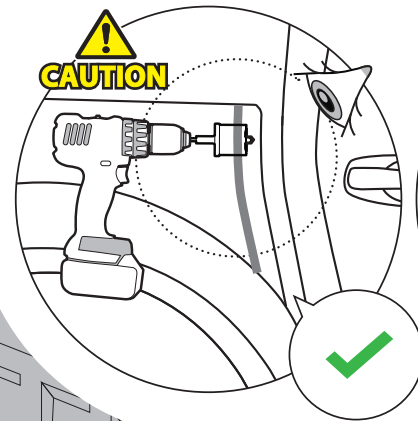

14. ①

Ø 40 mm

CAUTION