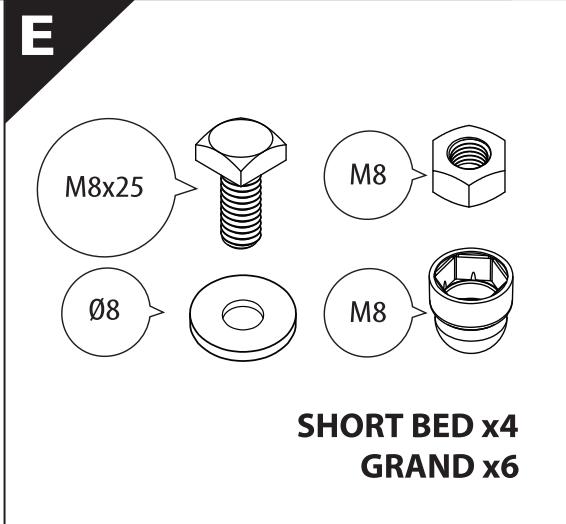

Tessera Roll+

Basic Version + ⚙️ S-KIT

Installation Manual

PART NUMBER(S)	Model Year
TESS 14082 ROLL+S-KIT	SsangYong Musso-Rexton Sports 2018+ SHORT BED
TESS 14083 ROLL+S-KIT	SsangYong Musso-Rexton Sports 2018+ GRAND
Cab(s)	Installation Time / Weight
Double Cab	40-60 minutes / 53-57 kg

Ø 25 mm / 40 mm

+

4 mm

1 - 25 Nm

10, 12, 13, 17 mm

ACETONE

H₂O

ANTI-RUST

4

12.0

! TRY TO FIND FREE & STRAIGHT SPOTS IN THESE DIMENSIONS ACCORDINGLY

14

Ø 25 mm

Rust Protection

CAUTION

CAUTION

14. ①

Ø 40 mm

CAUTION

CAUTION

14. 2

18

19

20