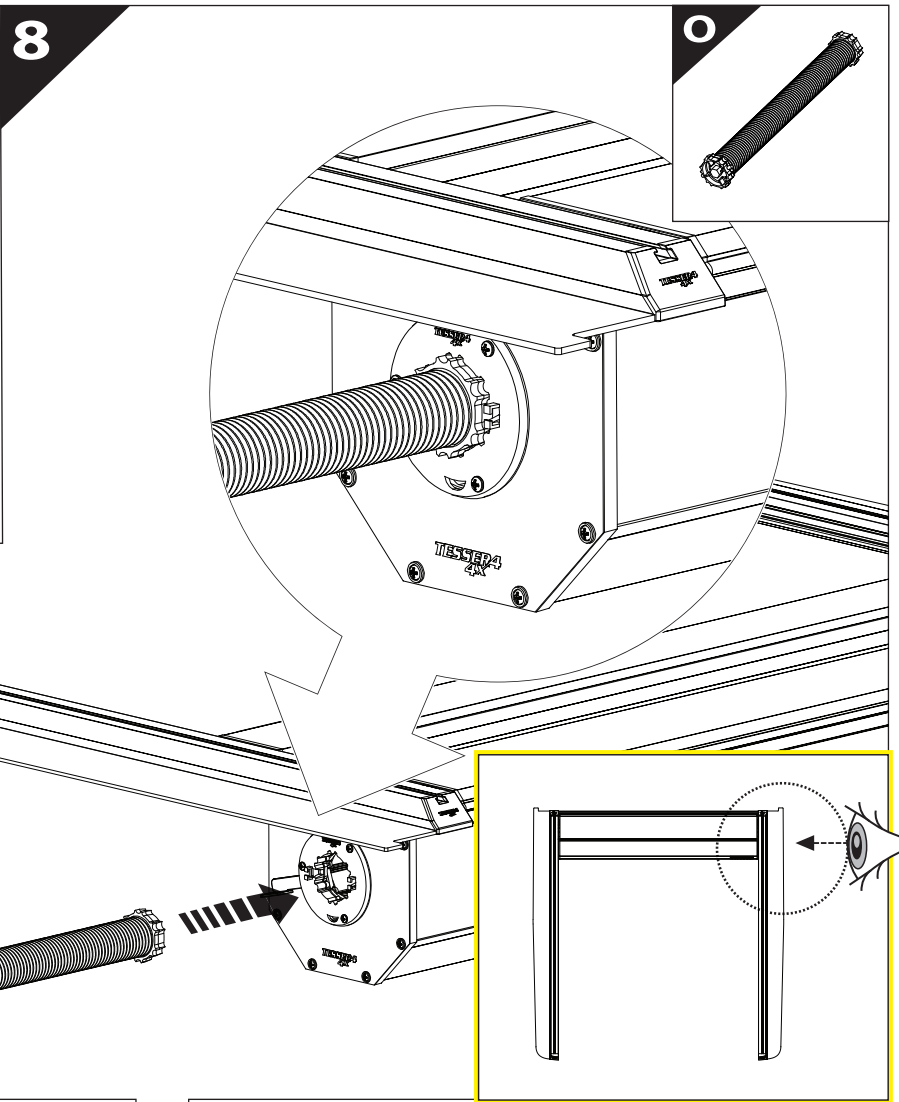

4

12.0

! TRY TO FIND FREE & STRAIGHT SPOTS IN THESE DIMENSIONS ACCORDINGLY

14

Ø 25 mm

Rust Protection

CAUTION

CAUTION