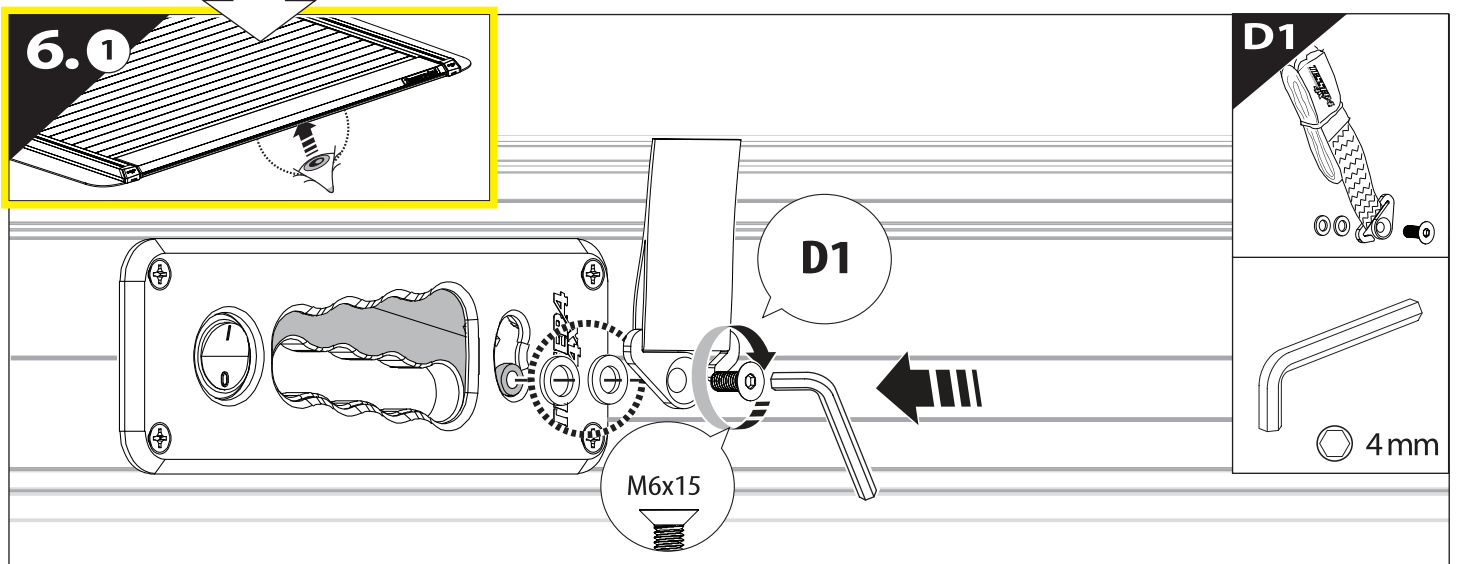

4

12.0

! TRY TO FIND FREE & STRAIGHT SPOTS IN THESE DIMENSIONS ACCORDINGLY

14

Ø 25 mm

Rust Protection

CAUTION

CAUTION