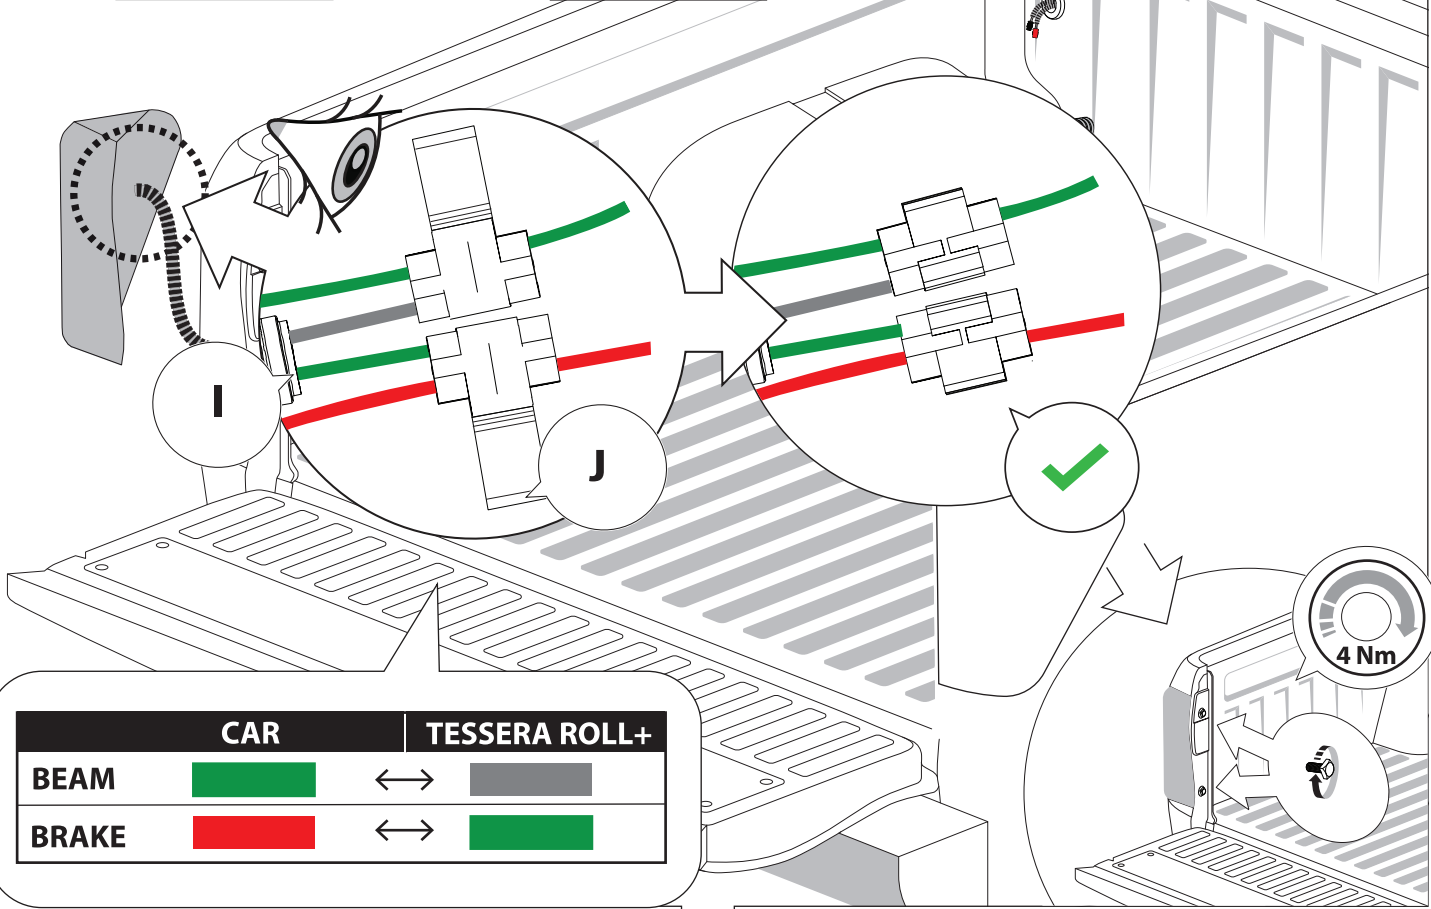

I

K

x5

21

22

	CAR		TESSERA ROLL+
BEAM		↔	
BRAKE		↔	

23

30