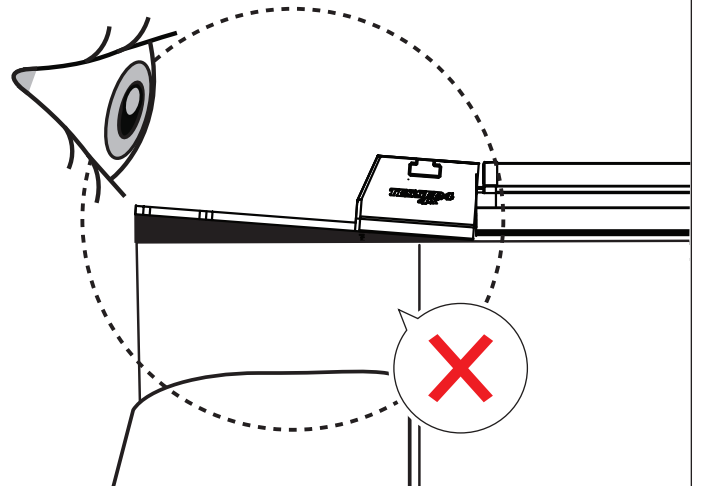

33

N

E

SHORT BED x4 / GRAND x6

CAUTION !