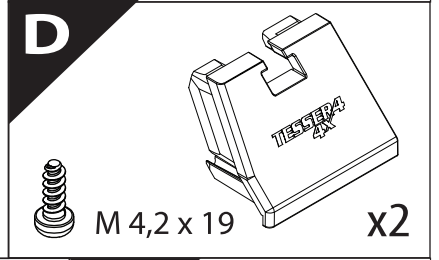

Tessera Roll+

Basic Version + ⚙️ S-KIT

Installation Manual

PART NUMBER(S)	Model Year
TESS 14082 ROLL+S-KIT	SsangYong Musso-Rexton Sports 2018+ SHORT BED
TESS 14083 ROLL+S-KIT	SsangYong Musso-Rexton Sports 2018+ GRAND
Cab(s)	Installation Time / Weight
Double Cab	40-60 minutes / 53-57 kg

Ø 25 mm / 40 mm

+

4 mm

1 - 25 Nm

10, 12, 13, 17 mm

ACETONE

H₂O

ANTI-RUST

4

12.0

! TRY TO FIND FREE & STRAIGHT SPOTS IN THESE DIMENSIONS ACCORDINGLY

14

Ø 25 mm

Rust Protection

CAUTION

CAUTION