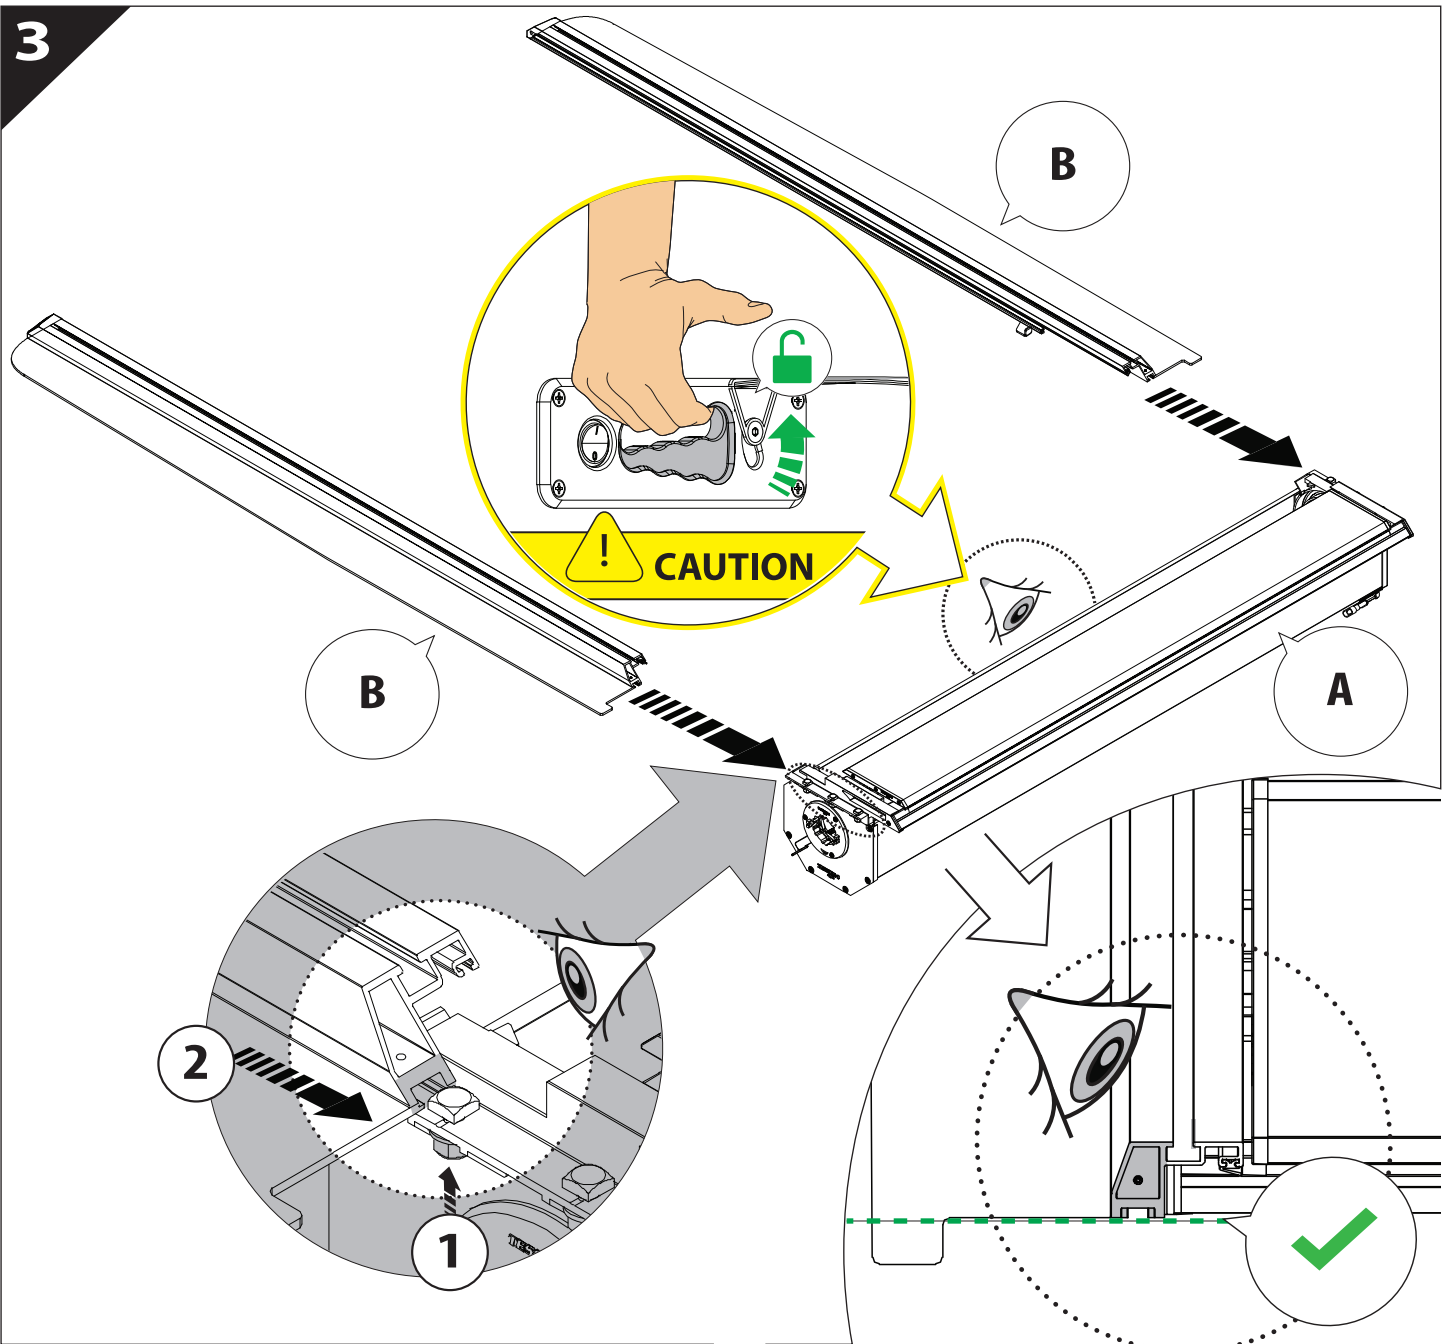

4

12.0

! TRY TO FIND FREE & STRAIGHT SPOTS IN THESE DIMENSIONS ACCORDINGLY

14

Ø 25 mm

Rust Protection

CAUTION

CAUTION