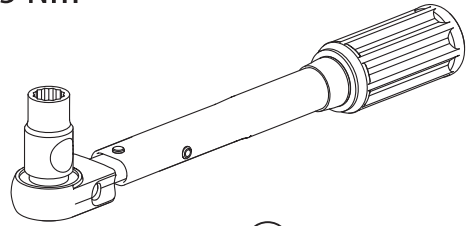

Tessera Roll+

Basic Version + ⚙️ S-KIT

Installation Manual

PART NUMBER(S)	Model Year
TESS 14082 ROLL+S-KIT	SsangYong Musso-Rexton Sports 2018+ SHORT BED
TESS 14083 ROLL+S-KIT	SsangYong Musso-Rexton Sports 2018+ GRAND
Cab(s)	Installation Time / Weight
Double Cab	40-60 minutes / 53-57 kg

Ø 25 mm / 40 mm

+

4 mm

1 - 25 Nm

10, 12, 13, 17 mm

ACETONE

H₂O

ANTI-RUST

4

12.0

! TRY TO FIND FREE & STRAIGHT SPOTS IN THESE DIMENSIONS ACCORDINGLY

14

Ø 25 mm

Rust Protection

CAUTION

CAUTION