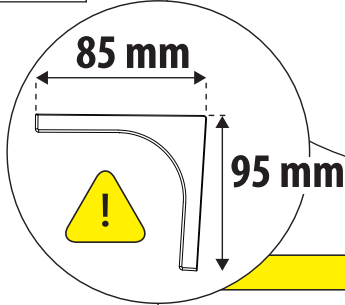

E

SHORT BED x4 / GRAND x6

CAUTION !