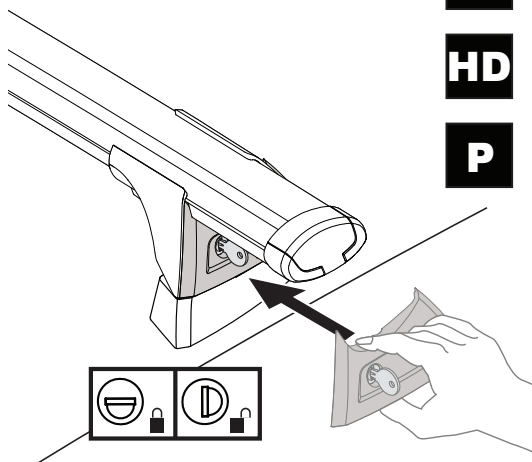

18

2 Nm
(18 lb-in)

x4

19

x4

20

T
HD
P

F

x4