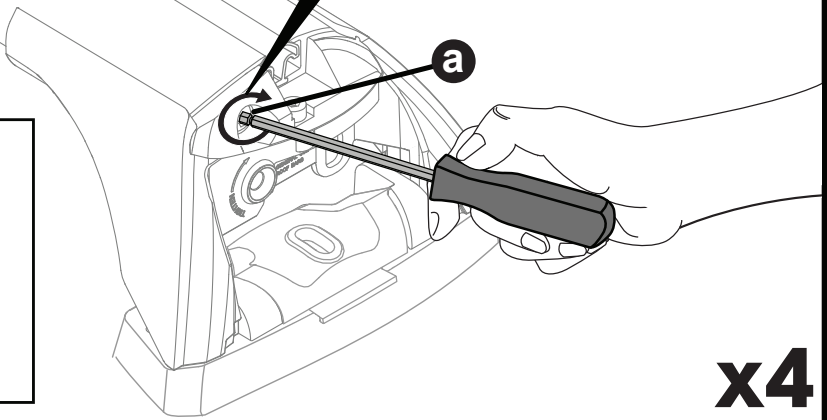

18

2 Nm
(18 lb-in)

x4

19