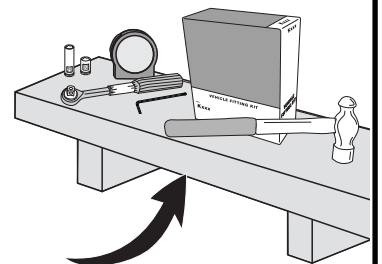

Yakima Australia Pty Ltd
17 Hinkler Court, Brendale
QLD 4500, Australia
1800 143 548
www.prorack.com.au
www.whispbar.com.au
www.yakima.com.au

Yakima Products, Inc.
4101 Kruse Way
Lake Oswego, OR. 97035 USA
888 925 4621
www.yakima.com

WORKS WITH: