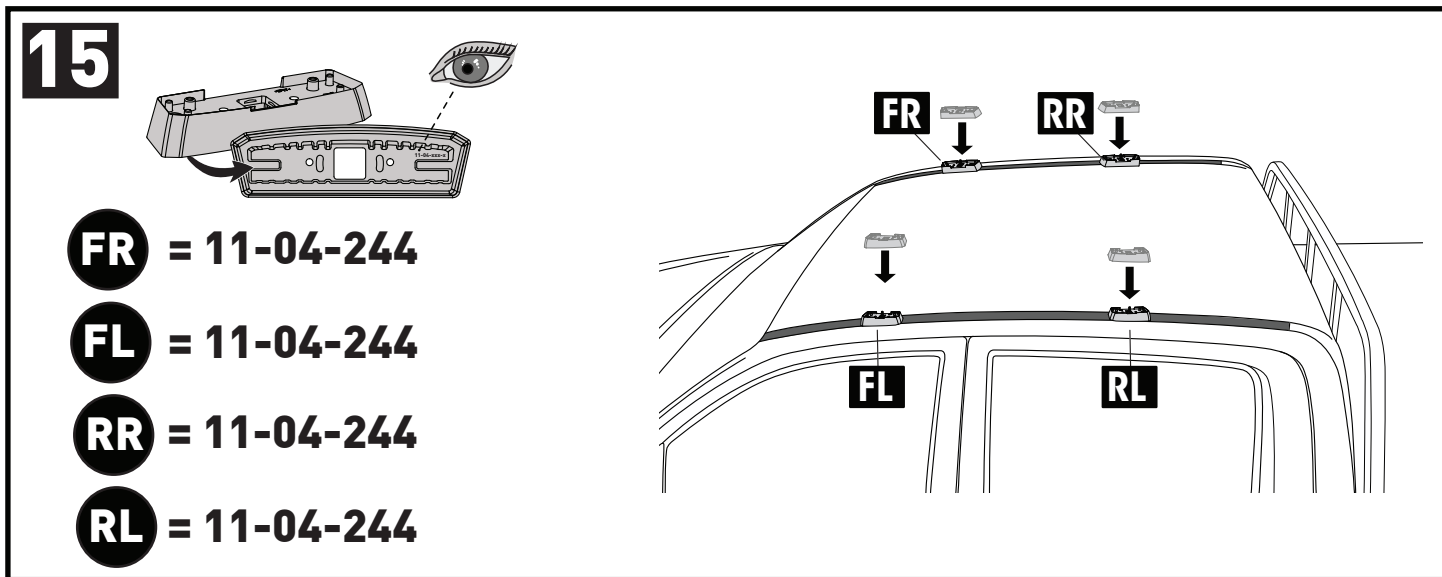

3

x4

4

x4

5

		1	2
Holden Colorado Crew Cab, 4dr Ute 12-Aug 16	AU, NZ	X = 365 mm (14 3/8")	X = 1260 mm (49 5/8")
Holden Colorado Crew Cab, 4dr Ute Sep16+	AU, NZ	X = 365 mm (14 3/8")	X = 1260 mm (49 5/8")
Chevrolet Colorado Crew Cab, 4dr Ute 13+	EU	X = 365 mm (14 3/8")	X = 1260 mm (49 5/8")
Isuzu D-Max Double Cab 4dr Ute 12-Apr 17	EU	X = 365 mm (14 3/8")	X = 1260 mm (49 5/8")
Isuzu D-Max Double Cab 4dr Ute 17-19	EU	X = 365 mm (14 3/8")	X = 1260 mm (49 5/8")
Isuzu D-Max SX/LS-U/LS-M Double Cab, 4dr Ute 20+	EU	X = 385 mm (15 1/8")	X = 1290 mm (50 3/4")
Isuzu D-Max LS-U/LS-M Crew Cab, 4dr Ute 12-Apr 17	AU, NZ	X = 365 mm (14 3/8")	X = 1260 mm (49 5/8")
Isuzu D-Max LS-U/LS-M Crew Cab, 4dr Ute May 17-Aug 20	AU	X = 365 mm (14 3/8")	X = 1260 mm (49 5/8")
Isuzu D-Max LS-U/LS-M Crew Cab, 4dr Ute May 17+	NZ	X = 365 mm (14 3/8")	X = 1260 mm (49 5/8")
Isuzu D-Max SX/LS-U/LS-M Crew Cab, 4dr Ute Sep 20+	AU	X = 385 mm (15 1/8")	X = 1290 mm (50 3/4")
Isuzu KB Double Cab, 4dr Ute 13-Apr 17	ZA	X = 365 mm (14 3/8")	X = 1260 mm (49 5/8")
Isuzu KB Double Cab, 4dr Ute May 17+	ZA	X = 365 mm (14 3/8")	X = 1260 mm (49 5/8")
Mazda BT-50 Dual Cab, 4dr Ute Oct 20+	AU, NZ	X = 385 mm (15 1/8")	X = 1290 mm (50 3/4")
Mazda BT-50 Dual Cab, 4dr Ute 20+	ZA	X = 385 mm (15 1/8")	X = 1290 mm (50 3/4")