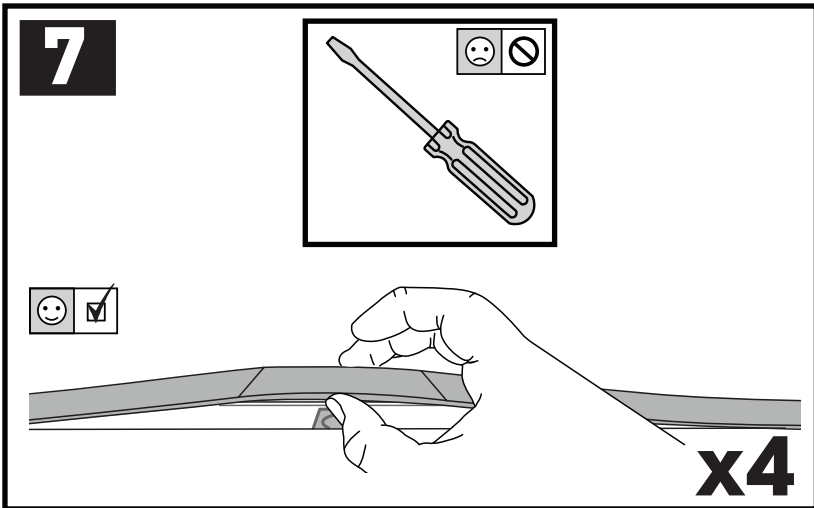

3

x4

4

x4

5

		1	2
Holden Colorado Crew Cab, 4dr Ute 12-Aug 16	AU, NZ	X = 365 mm (14 3/8")	X = 1260 mm (49 5/8")
Holden Colorado Crew Cab, 4dr Ute Sep16+	AU, NZ	X = 365 mm (14 3/8")	X = 1260 mm (49 5/8")
Chevrolet Colorado Crew Cab, 4dr Ute 13+	EU	X = 365 mm (14 3/8")	X = 1260 mm (49 5/8")
Isuzu D-Max Double Cab 4dr Ute 12-Apr 17	EU	X = 365 mm (14 3/8")	X = 1260 mm (49 5/8")
Isuzu D-Max Double Cab 4dr Ute 17-19	EU	X = 365 mm (14 3/8")	X = 1260 mm (49 5/8")
Isuzu D-Max SX/LS-U/LS-M Double Cab, 4dr Ute 20+	EU	X = 385 mm (15 1/8")	X = 1290 mm (50 3/4")
Isuzu D-Max LS-U/LS-M Crew Cab, 4dr Ute 12-Apr 17	AU, NZ	X = 365 mm (14 3/8")	X = 1260 mm (49 5/8")
Isuzu D-Max LS-U/LS-M Crew Cab, 4dr Ute May 17-Aug 20	AU	X = 365 mm (14 3/8")	X = 1260 mm (49 5/8")
Isuzu D-Max LS-U/LS-M Crew Cab, 4dr Ute May 17+	NZ	X = 365 mm (14 3/8")	X = 1260 mm (49 5/8")
Isuzu D-Max SX/LS-U/LS-M Crew Cab, 4dr Ute Sep 20+	AU	X = 385 mm (15 1/8")	X = 1290 mm (50 3/4")
Isuzu KB Double Cab, 4dr Ute 13-Apr 17	ZA	X = 365 mm (14 3/8")	X = 1260 mm (49 5/8")
Isuzu KB Double Cab, 4dr Ute May 17+	ZA	X = 365 mm (14 3/8")	X = 1260 mm (49 5/8")
Mazda BT-50 Dual Cab, 4dr Ute Oct 20+	AU, NZ	X = 385 mm (15 1/8")	X = 1290 mm (50 3/4")
Mazda BT-50 Dual Cab, 4dr Ute 20+	ZA	X = 385 mm (15 1/8")	X = 1290 mm (50 3/4")