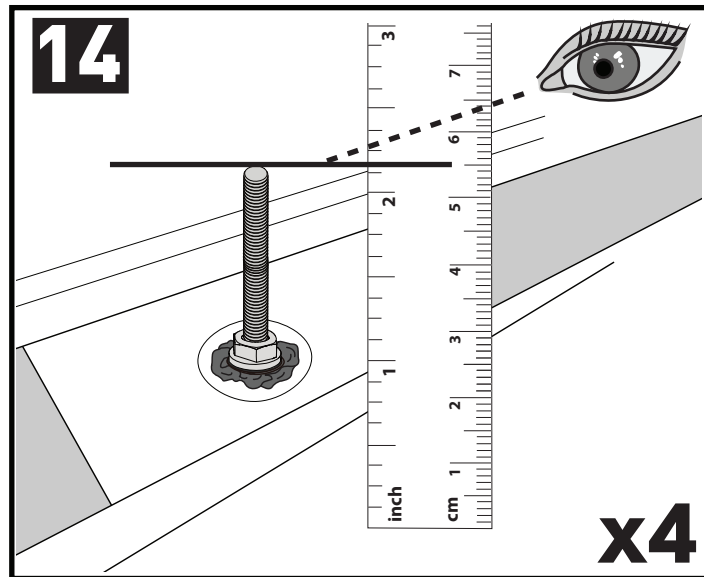

3

x4

4

x4

5

		1	2
Holden Colorado Crew Cab, 4dr Ute 12-Aug 16	AU, NZ	X = 365 mm (14 3/8")	X = 1260 mm (49 5/8")
Holden Colorado Crew Cab, 4dr Ute Sep16+	AU, NZ	X = 365 mm (14 3/8")	X = 1260 mm (49 5/8")
Chevrolet Colorado Crew Cab, 4dr Ute 13+	EU	X = 365 mm (14 3/8")	X = 1260 mm (49 5/8")
Isuzu D-Max Double Cab 4dr Ute 12-Apr 17	EU	X = 365 mm (14 3/8")	X = 1260 mm (49 5/8")
Isuzu D-Max Double Cab 4dr Ute 17-19	EU	X = 365 mm (14 3/8")	X = 1260 mm (49 5/8")
Isuzu D-Max SX/LS-U/LS-M Double Cab, 4dr Ute 20+	EU	X = 385 mm (15 1/8")	X = 1290 mm (50 3/4")
Isuzu D-Max LS-U/LS-M Crew Cab, 4dr Ute 12-Apr 17	AU, NZ	X = 365 mm (14 3/8")	X = 1260 mm (49 5/8")
Isuzu D-Max LS-U/LS-M Crew Cab, 4dr Ute May 17-Aug 20	AU	X = 365 mm (14 3/8")	X = 1260 mm (49 5/8")
Isuzu D-Max LS-U/LS-M Crew Cab, 4dr Ute May 17+	NZ	X = 365 mm (14 3/8")	X = 1260 mm (49 5/8")
Isuzu D-Max SX/LS-U/LS-M Crew Cab, 4dr Ute Sep 20+	AU	X = 385 mm (15 1/8")	X = 1290 mm (50 3/4")
Isuzu KB Double Cab, 4dr Ute 13-Apr 17	ZA	X = 365 mm (14 3/8")	X = 1260 mm (49 5/8")
Isuzu KB Double Cab, 4dr Ute May 17+	ZA	X = 365 mm (14 3/8")	X = 1260 mm (49 5/8")
Mazda BT-50 Dual Cab, 4dr Ute Oct 20+	AU, NZ	X = 385 mm (15 1/8")	X = 1290 mm (50 3/4")
Mazda BT-50 Dual Cab, 4dr Ute 20+	ZA	X = 385 mm (15 1/8")	X = 1290 mm (50 3/4")