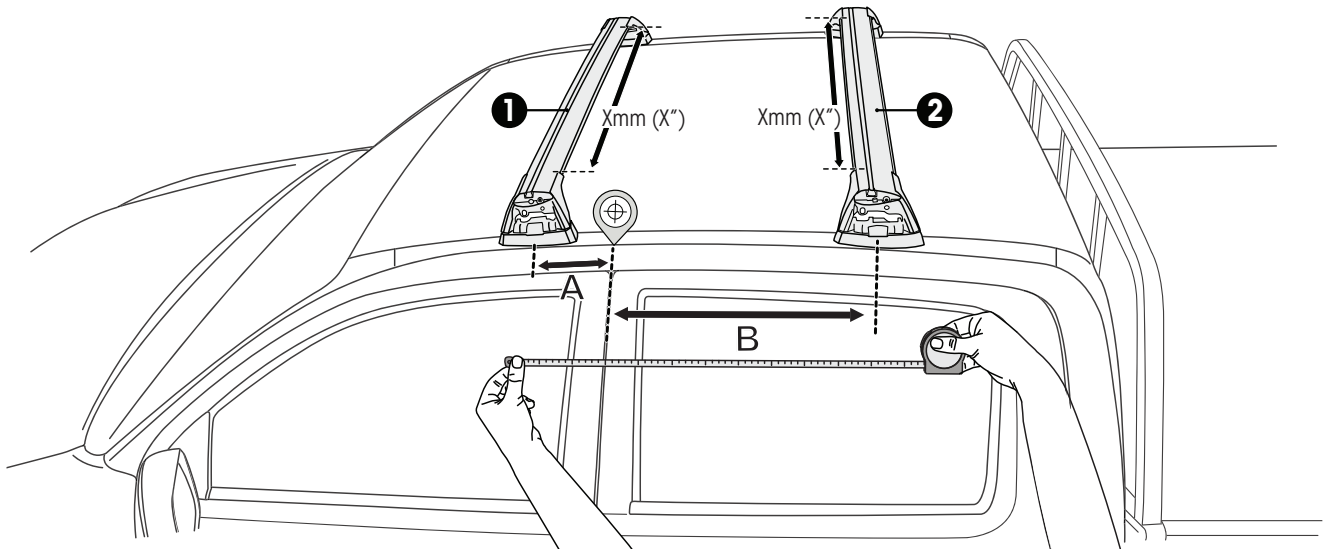

17

		1	2
Holden Colorado Crew Cab, 4dr Ute 12-Aug 16	AU, NZ	X = 905 mm (35 5/8")	X = 885 mm (34 7/8")
Holden Colorado Crew Cab, 4dr Ute Sep16+	AU, NZ	X = 905 mm (35 5/8")	X = 885 mm (34 7/8")
Chevrolet Colorado Crew Cab, 4dr Ute 13+	EU	X = 905 mm (35 5/8")	X = 885 mm (34 7/8")
Isuzu D-Max Double Cab 4dr Ute 12-Apr 17	EU	X = 905 mm (35 5/8")	X = 885 mm (34 7/8")
Isuzu D-Max Double Cab 4dr Ute 17-19	EU	X = 910 mm (35 7/8")	X = 895 mm (35 1/4")
Isuzu D-Max SX/LS-U/LS-M Double Cab, 4dr Ute 20+	EU	X = 920 mm (36 1/2")	X = 920 mm (36 1/2")
Isuzu D-Max SX/LS-U/LS-M Double Cab, 4dr Ute Oct 20+	NZ	X = 920 mm (36 1/2")	X = 920 mm (36 1/2")
Isuzu D-Max LS-U/LS-M Crew Cab, 4dr Ute 12-Apr 17	AU, NZ	X = 905 mm (35 5/8")	X = 885 mm (34 7/8")
Isuzu D-Max LS-U/LS-M Crew Cab, 4dr Ute May 17-Aug 20	AU	X = 910 mm (35 7/8")	X = 895 mm (35 1/4")
Isuzu D-Max LS-U/LS-M Crew Cab, 4dr Ute May 17-Sep 20	NZ	X = 910 mm (35 7/8")	X = 895 mm (35 1/4")
Isuzu D-Max SX/LS-U/LS-M Crew Cab, 4dr Ute Sep 20+	AU	X = 920 mm (36 1/2")	X = 920 mm (36 1/2")
Isuzu KB Double Cab, 4dr Ute 13-Apr 17	ZA	X = 905 mm (35 5/8")	X = 885 mm (34 7/8")
Isuzu KB Double Cab, 4dr Ute May 17+	ZA	X = 910 mm (35 7/8")	X = 895 mm (35 1/4")
Mazda BT-50 Dual Cab, 4dr Ute Oct 20+	AU, NZ	X = 920 mm (36 1/2")	X = 920 mm (36 1/2")
Mazda BT-50 Dual Cab, 4dr Ute 20+	ZA	X = 920 mm (36 1/2")	X = 920 mm (36 1/2")