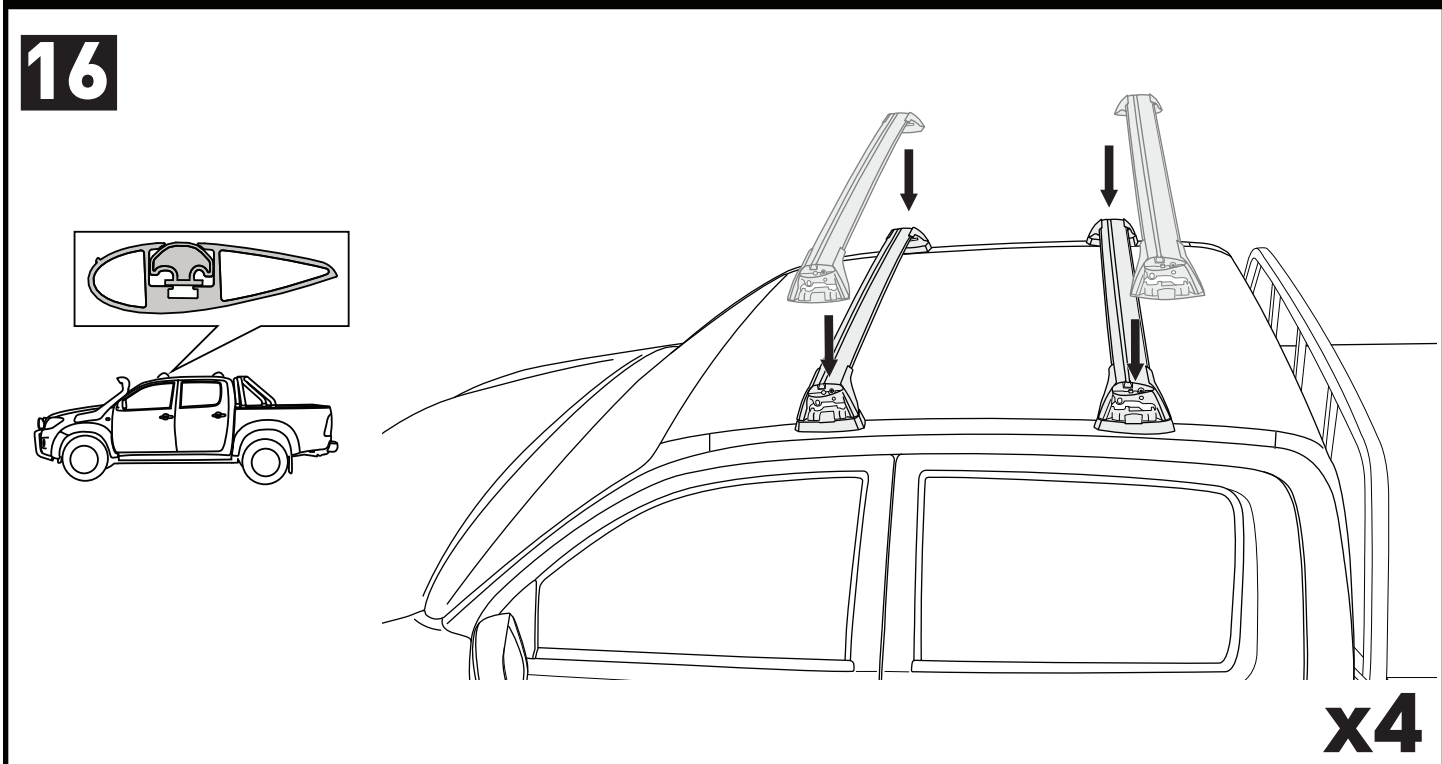

PLACEMENT • PLATZIERUNG • COLOCACIÓN • MONTAGE • PLASSERING • COLOCAÇÃO • РАЗМЕЩЕНИЕ • MONTAGGIO
UMIESZCZENIE • UMÍSTĚNÍ • UMIESTNENIE • PLAATSING • PLACERING • PLACERING • РОЗМІЩЕННЯ • SIJOITTA