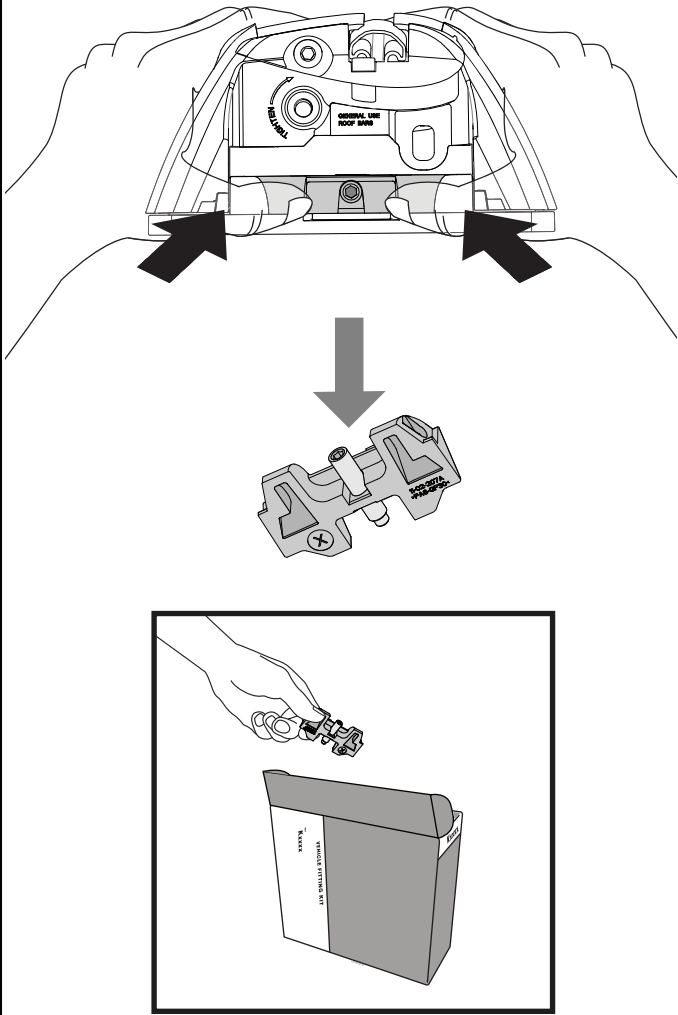

3

x4

4

x4

5

		1	2
Holden Colorado Crew Cab, 4dr Ute 12-Aug 16	AU, NZ	X = 365 mm (14 3/8")	X = 1260 mm (49 5/8")
Holden Colorado Crew Cab, 4dr Ute Sep16+	AU, NZ	X = 365 mm (14 3/8")	X = 1260 mm (49 5/8")
Chevrolet Colorado Crew Cab, 4dr Ute 13+	EU	X = 365 mm (14 3/8")	X = 1260 mm (49 5/8")
Isuzu D-Max Double Cab 4dr Ute 12-Apr 17	EU	X = 365 mm (14 3/8")	X = 1260 mm (49 5/8")
Isuzu D-Max Double Cab 4dr Ute 17-19	EU	X = 365 mm (14 3/8")	X = 1260 mm (49 5/8")
Isuzu D-Max SX/LS-U/LS-M Double Cab, 4dr Ute 20+	EU	X = 385 mm (15 1/8")	X = 1290 mm (50 3/4")
Isuzu D-Max LS-U/LS-M Crew Cab, 4dr Ute 12-Apr 17	AU, NZ	X = 365 mm (14 3/8")	X = 1260 mm (49 5/8")
Isuzu D-Max LS-U/LS-M Crew Cab, 4dr Ute May 17-Aug 20	AU	X = 365 mm (14 3/8")	X = 1260 mm (49 5/8")
Isuzu D-Max LS-U/LS-M Crew Cab, 4dr Ute May 17+	NZ	X = 365 mm (14 3/8")	X = 1260 mm (49 5/8")
Isuzu D-Max SX/LS-U/LS-M Crew Cab, 4dr Ute Sep 20+	AU	X = 385 mm (15 1/8")	X = 1290 mm (50 3/4")
Isuzu KB Double Cab, 4dr Ute 13-Apr 17	ZA	X = 365 mm (14 3/8")	X = 1260 mm (49 5/8")
Isuzu KB Double Cab, 4dr Ute May 17+	ZA	X = 365 mm (14 3/8")	X = 1260 mm (49 5/8")
Mazda BT-50 Dual Cab, 4dr Ute Oct 20+	AU, NZ	X = 385 mm (15 1/8")	X = 1290 mm (50 3/4")
Mazda BT-50 Dual Cab, 4dr Ute 20+	ZA	X = 385 mm (15 1/8")	X = 1290 mm (50 3/4")