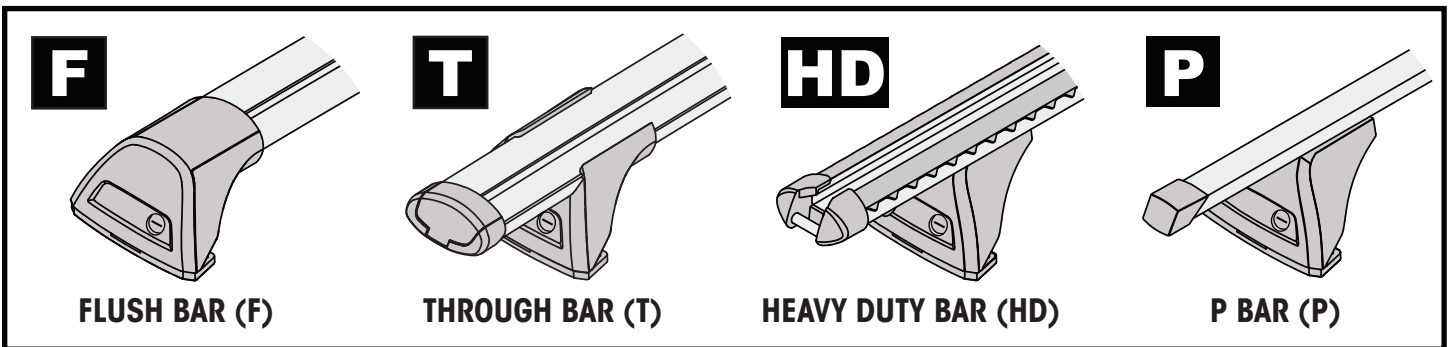

**CONTENTS • INHALT • CONTENIDO • CONTENU • INNHOLD • CONTEÚDO • СОДЕРЖАНИЕ • CONTENUTO
ZAWARTOŚĆ • OBSAH • OBSAH • INHOUD • INNEHÅLL • INDHOLD • ЗМІСТ • SISÄLLYS**