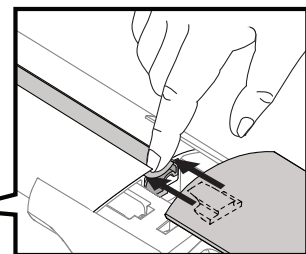

18

2 Nm
(18 lb-in)

x4

19

x4

20

T
HD
P

F

x4