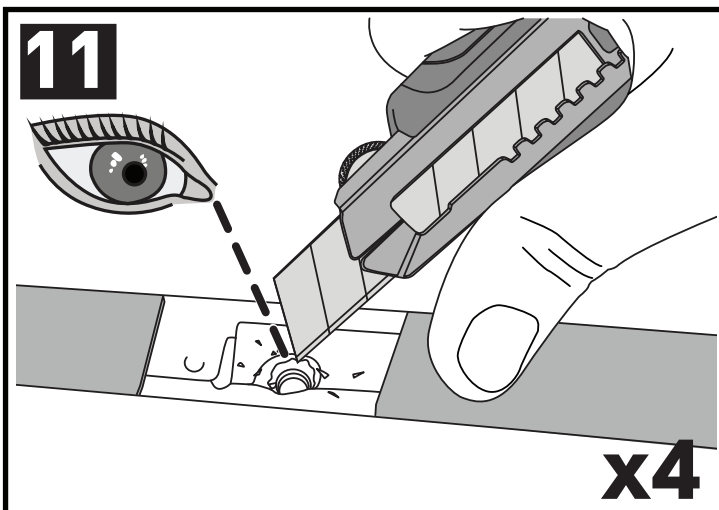

3

x4

4

x4

5

		1	2
Holden Colorado Crew Cab, 4dr Ute 12-Aug 16	AU, NZ	X = 365 mm (14 3/8")	X = 1260 mm (49 5/8")
Holden Colorado Crew Cab, 4dr Ute Sep16+	AU, NZ	X = 365 mm (14 3/8")	X = 1260 mm (49 5/8")
Chevrolet Colorado Crew Cab, 4dr Ute 13+	EU	X = 365 mm (14 3/8")	X = 1260 mm (49 5/8")
Isuzu D-Max Double Cab 4dr Ute 12-Apr 17	EU	X = 365 mm (14 3/8")	X = 1260 mm (49 5/8")
Isuzu D-Max Double Cab 4dr Ute 17-19	EU	X = 365 mm (14 3/8")	X = 1260 mm (49 5/8")
Isuzu D-Max SX/LS-U/LS-M Double Cab, 4dr Ute 20+	EU	X = 385 mm (15 1/8")	X = 1290 mm (50 3/4")
Isuzu D-Max LS-U/LS-M Crew Cab, 4dr Ute 12-Apr 17	AU, NZ	X = 365 mm (14 3/8")	X = 1260 mm (49 5/8")
Isuzu D-Max LS-U/LS-M Crew Cab, 4dr Ute May 17-Aug 20	AU	X = 365 mm (14 3/8")	X = 1260 mm (49 5/8")
Isuzu D-Max LS-U/LS-M Crew Cab, 4dr Ute May 17+	NZ	X = 365 mm (14 3/8")	X = 1260 mm (49 5/8")
Isuzu D-Max SX/LS-U/LS-M Crew Cab, 4dr Ute Sep 20+	AU	X = 385 mm (15 1/8")	X = 1290 mm (50 3/4")
Isuzu KB Double Cab, 4dr Ute 13-Apr 17	ZA	X = 365 mm (14 3/8")	X = 1260 mm (49 5/8")
Isuzu KB Double Cab, 4dr Ute May 17+	ZA	X = 365 mm (14 3/8")	X = 1260 mm (49 5/8")
Mazda BT-50 Dual Cab, 4dr Ute Oct 20+	AU, NZ	X = 385 mm (15 1/8")	X = 1290 mm (50 3/4")
Mazda BT-50 Dual Cab, 4dr Ute 20+	ZA	X = 385 mm (15 1/8")	X = 1290 mm (50 3/4")