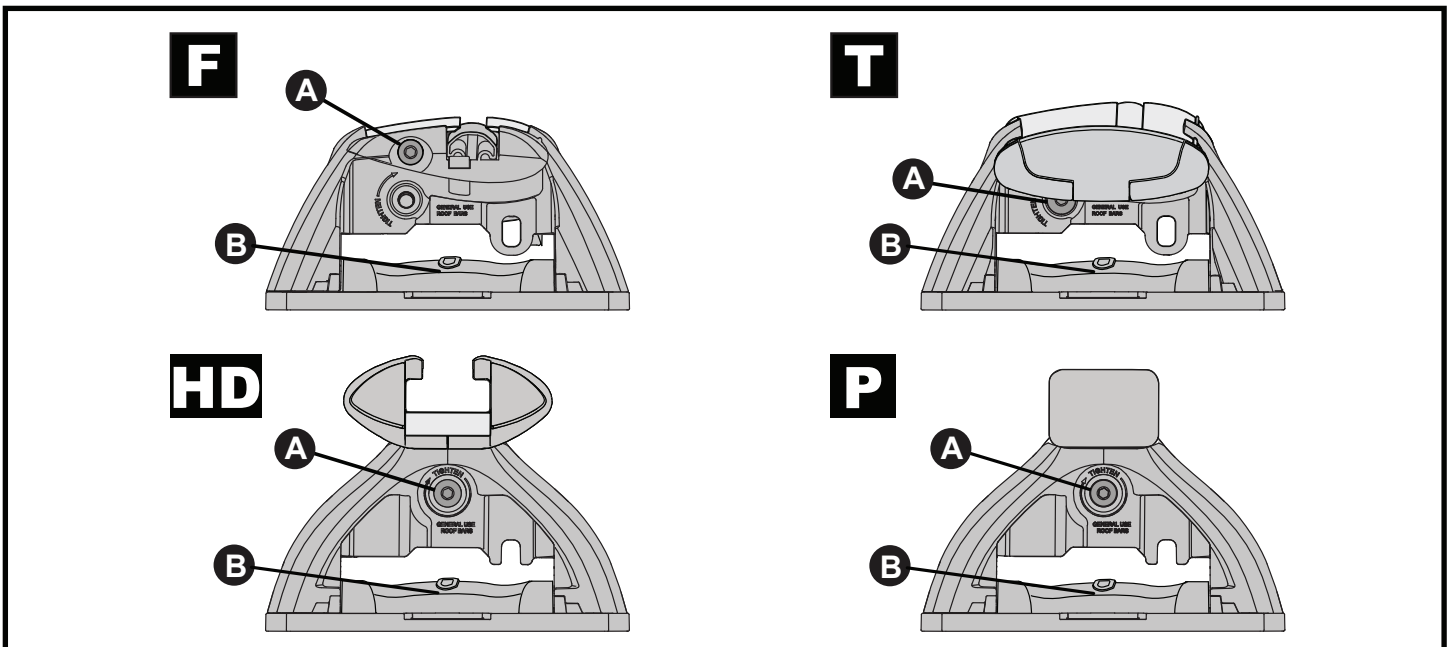

**ATTENTION • ACHTUNG • ATENCIÓN • ATTENTION • OPPMERKSOMHET • ATENÇÃO • ВНИМАНИЕ
ATTENZIONE • UWAGA • UPOZORNĚNÍ • UPOZORNENIE • LET OP • UPPMÄRSAMHET**