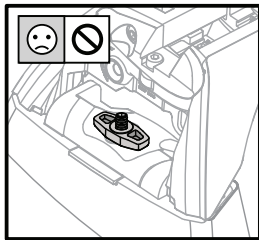

18

2 Nm
(18 lb-in)

x4

19

x4

20

T
HD
P

F

x4