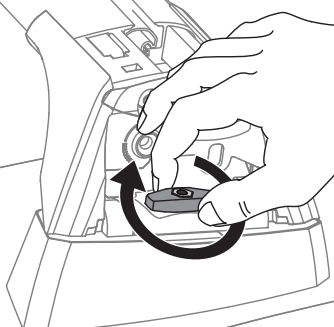

18

2 Nm
(18 lb-in)

x4

19

x4

20

T
HD
P

F

x4