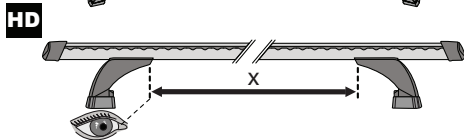

17

		1	2
Holden Colorado Crew Cab, 4dr Ute 12-Aug 16	AU, NZ	X = 905 mm (35 5/8")	X = 885 mm (34 7/8")
Holden Colorado Crew Cab, 4dr Ute Sep16+	AU, NZ	X = 905 mm (35 5/8")	X = 885 mm (34 7/8")
Chevrolet Colorado Crew Cab, 4dr Ute 13+	EU	X = 905 mm (35 5/8")	X = 885 mm (34 7/8")
Isuzu D-Max Double Cab 4dr Ute 12-Apr 17	EU	X = 905 mm (35 5/8")	X = 885 mm (34 7/8")
Isuzu D-Max Double Cab 4dr Ute 17-19	EU	X = 910 mm (35 7/8")	X = 895 mm (35 1/4")
Isuzu D-Max SX/LS-U/LS-M Double Cab, 4dr Ute 20+	EU	X = 920 mm (36 1/2")	X = 920 mm (36 1/2")
Isuzu D-Max SX/LS-U/LS-M Double Cab, 4dr Ute Oct 20+	NZ	X = 920 mm (36 1/2")	X = 920 mm (36 1/2")
Isuzu D-Max LS-U/LS-M Crew Cab, 4dr Ute 12-Apr 17	AU, NZ	X = 905 mm (35 5/8")	X = 885 mm (34 7/8")
Isuzu D-Max LS-U/LS-M Crew Cab, 4dr Ute May 17-Aug 20	AU	X = 910 mm (35 7/8")	X = 895 mm (35 1/4")
Isuzu D-Max LS-U/LS-M Crew Cab, 4dr Ute May 17-Sep 20	NZ	X = 910 mm (35 7/8")	X = 895 mm (35 1/4")
Isuzu D-Max SX/LS-U/LS-M Crew Cab, 4dr Ute Sep 20+	AU	X = 920 mm (36 1/2")	X = 920 mm (36 1/2")
Isuzu KB Double Cab, 4dr Ute 13-Apr 17	ZA	X = 905 mm (35 5/8")	X = 885 mm (34 7/8")
Isuzu KB Double Cab, 4dr Ute May 17+	ZA	X = 910 mm (35 7/8")	X = 895 mm (35 1/4")
Mazda BT-50 Dual Cab, 4dr Ute Oct 20+	AU, NZ	X = 920 mm (36 1/2")	X = 920 mm (36 1/2")
Mazda BT-50 Dual Cab, 4dr Ute 20+	ZA	X = 920 mm (36 1/2")	X = 920 mm (36 1/2")