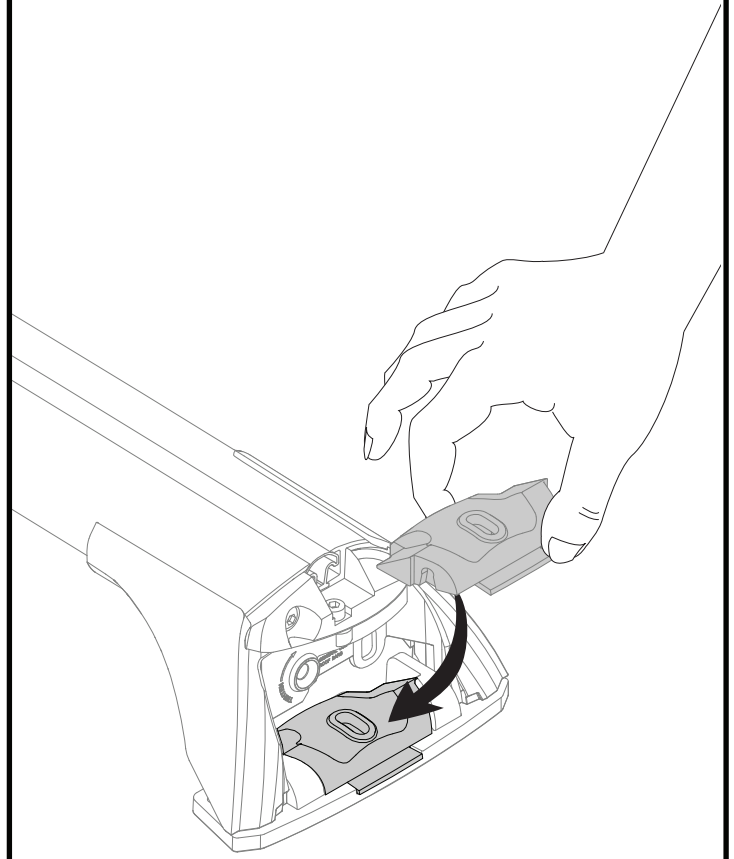

3

x4

4

x4

5

		1	2
Holden Colorado Crew Cab, 4dr Ute 12-Aug 16	AU, NZ	X = 365 mm (14 3/8")	X = 1260 mm (49 5/8")
Holden Colorado Crew Cab, 4dr Ute Sep16+	AU, NZ	X = 365 mm (14 3/8")	X = 1260 mm (49 5/8")
Chevrolet Colorado Crew Cab, 4dr Ute 13+	EU	X = 365 mm (14 3/8")	X = 1260 mm (49 5/8")
Isuzu D-Max Double Cab 4dr Ute 12-Apr 17	EU	X = 365 mm (14 3/8")	X = 1260 mm (49 5/8")
Isuzu D-Max Double Cab 4dr Ute 17-19	EU	X = 365 mm (14 3/8")	X = 1260 mm (49 5/8")
Isuzu D-Max SX/LS-U/LS-M Double Cab, 4dr Ute 20+	EU	X = 385 mm (15 1/8")	X = 1290 mm (50 3/4")
Isuzu D-Max LS-U/LS-M Crew Cab, 4dr Ute 12-Apr 17	AU, NZ	X = 365 mm (14 3/8")	X = 1260 mm (49 5/8")
Isuzu D-Max LS-U/LS-M Crew Cab, 4dr Ute May 17-Aug 20	AU	X = 365 mm (14 3/8")	X = 1260 mm (49 5/8")
Isuzu D-Max LS-U/LS-M Crew Cab, 4dr Ute May 17+	NZ	X = 365 mm (14 3/8")	X = 1260 mm (49 5/8")
Isuzu D-Max SX/LS-U/LS-M Crew Cab, 4dr Ute Sep 20+	AU	X = 385 mm (15 1/8")	X = 1290 mm (50 3/4")
Isuzu KB Double Cab, 4dr Ute 13-Apr 17	ZA	X = 365 mm (14 3/8")	X = 1260 mm (49 5/8")
Isuzu KB Double Cab, 4dr Ute May 17+	ZA	X = 365 mm (14 3/8")	X = 1260 mm (49 5/8")
Mazda BT-50 Dual Cab, 4dr Ute Oct 20+	AU, NZ	X = 385 mm (15 1/8")	X = 1290 mm (50 3/4")
Mazda BT-50 Dual Cab, 4dr Ute 20+	ZA	X = 385 mm (15 1/8")	X = 1290 mm (50 3/4")