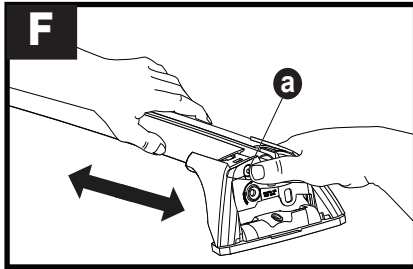

17

		1	2
Holden Colorado Crew Cab, 4dr Ute 12-Aug 16	AU, NZ	X = 905 mm (35 5/8")	X = 885 mm (34 7/8")
Holden Colorado Crew Cab, 4dr Ute Sep16+	AU, NZ	X = 905 mm (35 5/8")	X = 885 mm (34 7/8")
Chevrolet Colorado Crew Cab, 4dr Ute 13+	EU	X = 905 mm (35 5/8")	X = 885 mm (34 7/8")
Isuzu D-Max Double Cab 4dr Ute 12-Apr 17	EU	X = 905 mm (35 5/8")	X = 885 mm (34 7/8")
Isuzu D-Max Double Cab 4dr Ute 17-19	EU	X = 910 mm (35 7/8")	X = 895 mm (35 1/4")
Isuzu D-Max SX/LS-U/LS-M Double Cab, 4dr Ute 20+	EU	X = 920 mm (36 1/2")	X = 920 mm (36 1/2")
Isuzu D-Max SX/LS-U/LS-M Double Cab, 4dr Ute Oct 20+	NZ	X = 920 mm (36 1/2")	X = 920 mm (36 1/2")
Isuzu D-Max LS-U/LS-M Crew Cab, 4dr Ute 12-Apr 17	AU, NZ	X = 905 mm (35 5/8")	X = 885 mm (34 7/8")
Isuzu D-Max LS-U/LS-M Crew Cab, 4dr Ute May 17-Aug 20	AU	X = 910 mm (35 7/8")	X = 895 mm (35 1/4")
Isuzu D-Max LS-U/LS-M Crew Cab, 4dr Ute May 17-Sep 20	NZ	X = 910 mm (35 7/8")	X = 895 mm (35 1/4")
Isuzu D-Max SX/LS-U/LS-M Crew Cab, 4dr Ute Sep 20+	AU	X = 920 mm (36 1/2")	X = 920 mm (36 1/2")
Isuzu KB Double Cab, 4dr Ute 13-Apr 17	ZA	X = 905 mm (35 5/8")	X = 885 mm (34 7/8")
Isuzu KB Double Cab, 4dr Ute May 17+	ZA	X = 910 mm (35 7/8")	X = 895 mm (35 1/4")
Mazda BT-50 Dual Cab, 4dr Ute Oct 20+	AU, NZ	X = 920 mm (36 1/2")	X = 920 mm (36 1/2")
Mazda BT-50 Dual Cab, 4dr Ute 20+	ZA	X = 920 mm (36 1/2")	X = 920 mm (36 1/2")