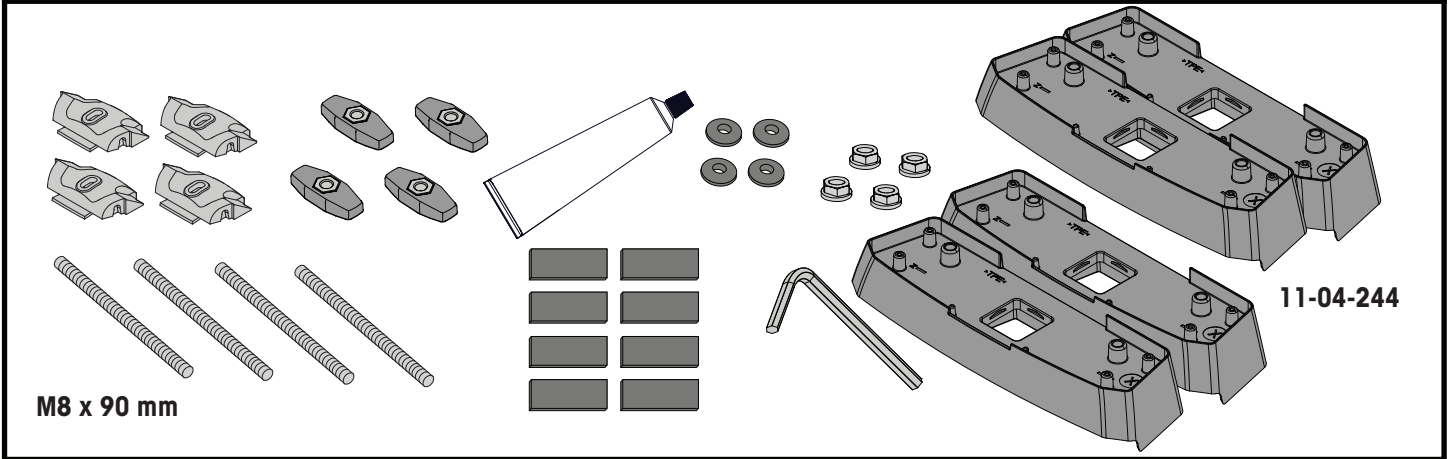

**CONTENTS • INHALT • CONTENIDO • CONTENU • INNHOLD • CONTEÚDO • СОДЕРЖАНИЕ • CONTENUTO
ZAWARTOŚĆ • OBSAH • OBSAH • INHOUD • INNEHÅLL • INDHOLD • ЗМІСТ • SISÄLLYS**