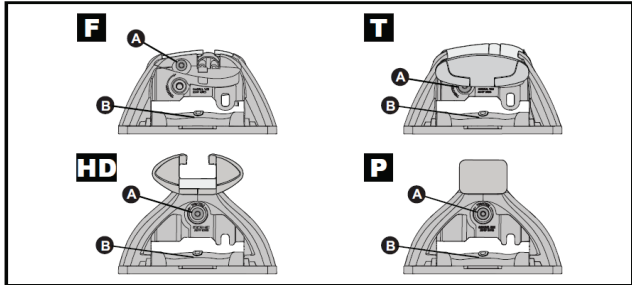

18

2 Nm
(18 lb-in)

x4

19