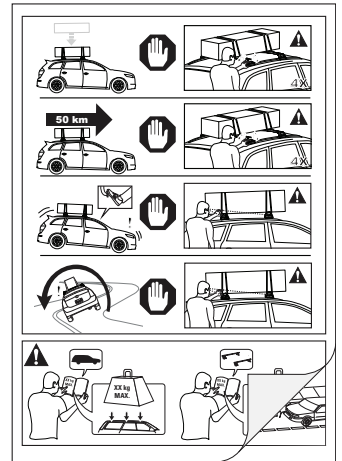

Yakima Australia Pty Ltd
17 Hinkler Court, Brendale
QLD 4500, Australia
1800 143 548
www.prorack.com.au
www.whispbar.com.au
www.yakima.com.au

Yakima Products, Inc.
4101 Kruse Way
Lake Oswego, OR. 97035 USA
888 925 4621
www.yakima.com

WORKS WITH: