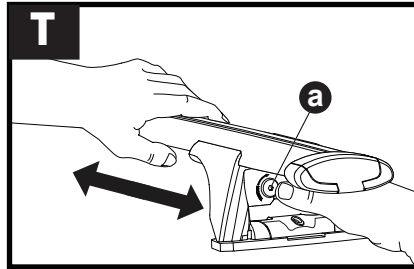

17

		1	2
Holden Colorado Crew Cab, 4dr Ute 12-Aug 16	AU, NZ	X = 905 mm (35 5/8")	X = 885 mm (34 7/8")
Holden Colorado Crew Cab, 4dr Ute Sep16+	AU, NZ	X = 905 mm (35 5/8")	X = 885 mm (34 7/8")
Chevrolet Colorado Crew Cab, 4dr Ute 13+	EU	X = 905 mm (35 5/8")	X = 885 mm (34 7/8")
Isuzu D-Max Double Cab 4dr Ute 12-Apr 17	EU	X = 905 mm (35 5/8")	X = 885 mm (34 7/8")
Isuzu D-Max Double Cab 4dr Ute 17-19	EU	X = 910 mm (35 7/8")	X = 895 mm (35 1/4")
Isuzu D-Max SX/LS-U/LS-M Double Cab, 4dr Ute 20+	EU	X = 920 mm (36 1/2")	X = 920 mm (36 1/2")
Isuzu D-Max SX/LS-U/LS-M Double Cab, 4dr Ute Oct 20+	NZ	X = 920 mm (36 1/2")	X = 920 mm (36 1/2")
Isuzu D-Max LS-U/LS-M Crew Cab, 4dr Ute 12-Apr 17	AU, NZ	X = 905 mm (35 5/8")	X = 885 mm (34 7/8")
Isuzu D-Max LS-U/LS-M Crew Cab, 4dr Ute May 17-Aug 20	AU	X = 910 mm (35 7/8")	X = 895 mm (35 1/4")
Isuzu D-Max LS-U/LS-M Crew Cab, 4dr Ute May 17-Sep 20	NZ	X = 910 mm (35 7/8")	X = 895 mm (35 1/4")
Isuzu D-Max SX/LS-U/LS-M Crew Cab, 4dr Ute Sep 20+	AU	X = 920 mm (36 1/2")	X = 920 mm (36 1/2")
Isuzu KB Double Cab, 4dr Ute 13-Apr 17	ZA	X = 905 mm (35 5/8")	X = 885 mm (34 7/8")
Isuzu KB Double Cab, 4dr Ute May 17+	ZA	X = 910 mm (35 7/8")	X = 895 mm (35 1/4")
Mazda BT-50 Dual Cab, 4dr Ute Oct 20+	AU, NZ	X = 920 mm (36 1/2")	X = 920 mm (36 1/2")
Mazda BT-50 Dual Cab, 4dr Ute 20+	ZA	X = 920 mm (36 1/2")	X = 920 mm (36 1/2")