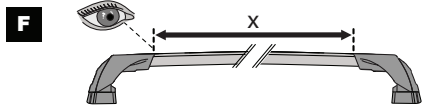

17

		1	2
Holden Colorado Crew Cab, 4dr Ute 12-Aug 16	AU, NZ	X = 905 mm (35 5/8")	X = 885 mm (34 7/8")
Holden Colorado Crew Cab, 4dr Ute Sep16+	AU, NZ	X = 905 mm (35 5/8")	X = 885 mm (34 7/8")
Chevrolet Colorado Crew Cab, 4dr Ute 13+	EU	X = 905 mm (35 5/8")	X = 885 mm (34 7/8")
Isuzu D-Max Double Cab 4dr Ute 12-Apr 17	EU	X = 905 mm (35 5/8")	X = 885 mm (34 7/8")
Isuzu D-Max Double Cab 4dr Ute 17-19	EU	X = 910 mm (35 7/8")	X = 895 mm (35 1/4")
Isuzu D-Max SX/LS-U/LS-M Double Cab, 4dr Ute 20+	EU	X = 920 mm (36 1/2")	X = 920 mm (36 1/2")
Isuzu D-Max SX/LS-U/LS-M Double Cab, 4dr Ute Oct 20+	NZ	X = 920 mm (36 1/2")	X = 920 mm (36 1/2")
Isuzu D-Max LS-U/LS-M Crew Cab, 4dr Ute 12-Apr 17	AU, NZ	X = 905 mm (35 5/8")	X = 885 mm (34 7/8")
Isuzu D-Max LS-U/LS-M Crew Cab, 4dr Ute May 17-Aug 20	AU	X = 910 mm (35 7/8")	X = 895 mm (35 1/4")
Isuzu D-Max LS-U/LS-M Crew Cab, 4dr Ute May 17-Sep 20	NZ	X = 910 mm (35 7/8")	X = 895 mm (35 1/4")
Isuzu D-Max SX/LS-U/LS-M Crew Cab, 4dr Ute Sep 20+	AU	X = 920 mm (36 1/2")	X = 920 mm (36 1/2")
Isuzu KB Double Cab, 4dr Ute 13-Apr 17	ZA	X = 905 mm (35 5/8")	X = 885 mm (34 7/8")
Isuzu KB Double Cab, 4dr Ute May 17+	ZA	X = 910 mm (35 7/8")	X = 895 mm (35 1/4")
Mazda BT-50 Dual Cab, 4dr Ute Oct 20+	AU, NZ	X = 920 mm (36 1/2")	X = 920 mm (36 1/2")
Mazda BT-50 Dual Cab, 4dr Ute 20+	ZA	X = 920 mm (36 1/2")	X = 920 mm (36 1/2")