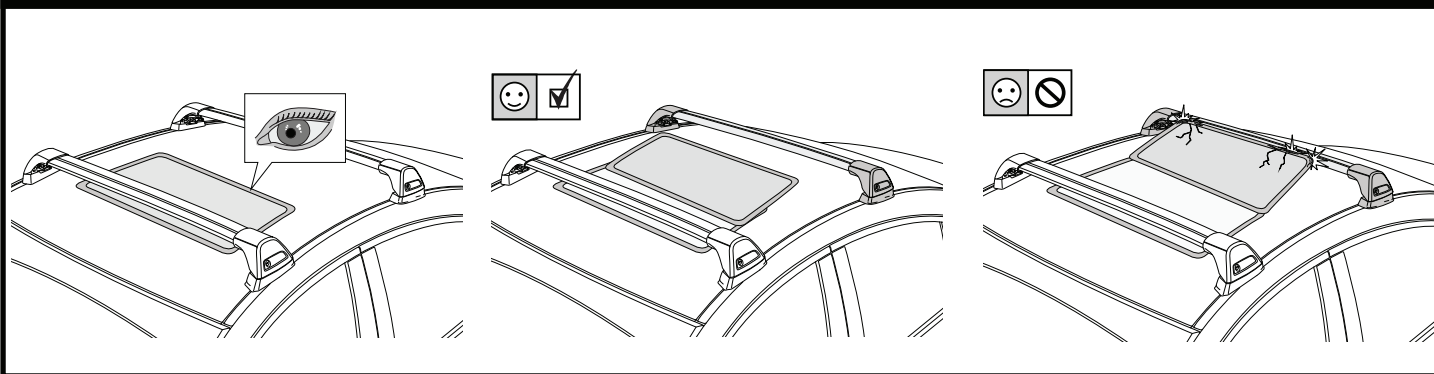

1

F

T

HD

P

x4

2

HD/P

F/T

F

T

HD

P

x10

a

x4