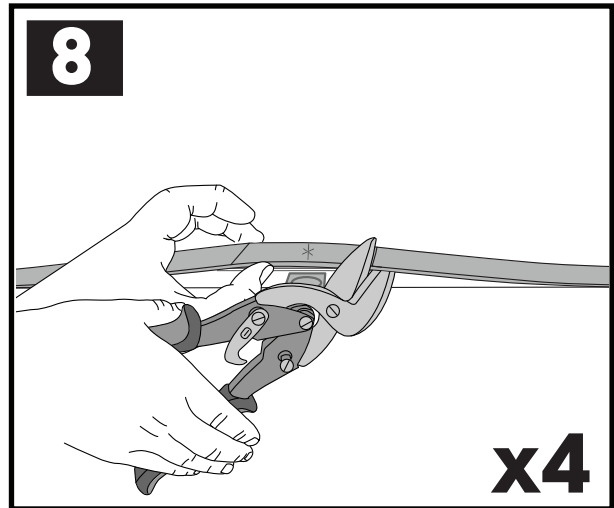

3

x4

4

x4

5

		1	2
Holden Colorado Crew Cab, 4dr Ute 12-Aug 16	AU, NZ	X = 365 mm (14 3/8")	X = 1260 mm (49 5/8")
Holden Colorado Crew Cab, 4dr Ute Sep16+	AU, NZ	X = 365 mm (14 3/8")	X = 1260 mm (49 5/8")
Chevrolet Colorado Crew Cab, 4dr Ute 13+	EU	X = 365 mm (14 3/8")	X = 1260 mm (49 5/8")
Isuzu D-Max Double Cab 4dr Ute 12-Apr 17	EU	X = 365 mm (14 3/8")	X = 1260 mm (49 5/8")
Isuzu D-Max Double Cab 4dr Ute 17-19	EU	X = 365 mm (14 3/8")	X = 1260 mm (49 5/8")
Isuzu D-Max SX/LS-U/LS-M Double Cab, 4dr Ute 20+	EU	X = 385 mm (15 1/8")	X = 1290 mm (50 3/4")
Isuzu D-Max LS-U/LS-M Crew Cab, 4dr Ute 12-Apr 17	AU, NZ	X = 365 mm (14 3/8")	X = 1260 mm (49 5/8")
Isuzu D-Max LS-U/LS-M Crew Cab, 4dr Ute May 17-Aug 20	AU	X = 365 mm (14 3/8")	X = 1260 mm (49 5/8")
Isuzu D-Max LS-U/LS-M Crew Cab, 4dr Ute May 17+	NZ	X = 365 mm (14 3/8")	X = 1260 mm (49 5/8")
Isuzu D-Max SX/LS-U/LS-M Crew Cab, 4dr Ute Sep 20+	AU	X = 385 mm (15 1/8")	X = 1290 mm (50 3/4")
Isuzu KB Double Cab, 4dr Ute 13-Apr 17	ZA	X = 365 mm (14 3/8")	X = 1260 mm (49 5/8")
Isuzu KB Double Cab, 4dr Ute May 17+	ZA	X = 365 mm (14 3/8")	X = 1260 mm (49 5/8")
Mazda BT-50 Dual Cab, 4dr Ute Oct 20+	AU, NZ	X = 385 mm (15 1/8")	X = 1290 mm (50 3/4")
Mazda BT-50 Dual Cab, 4dr Ute 20+	ZA	X = 385 mm (15 1/8")	X = 1290 mm (50 3/4")