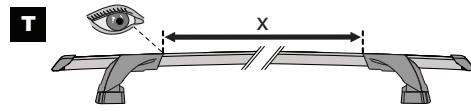

17

		1	2
Holden Colorado Crew Cab, 4dr Ute 12-Aug 16	AU, NZ	X = 905 mm (35 5/8")	X = 885 mm (34 7/8")
Holden Colorado Crew Cab, 4dr Ute Sep16+	AU, NZ	X = 905 mm (35 5/8")	X = 885 mm (34 7/8")
Chevrolet Colorado Crew Cab, 4dr Ute 13+	EU	X = 905 mm (35 5/8")	X = 885 mm (34 7/8")
Isuzu D-Max Double Cab 4dr Ute 12-Apr 17	EU	X = 905 mm (35 5/8")	X = 885 mm (34 7/8")
Isuzu D-Max Double Cab 4dr Ute 17-19	EU	X = 910 mm (35 7/8")	X = 895 mm (35 1/4")
Isuzu D-Max SX/LS-U/LS-M Double Cab, 4dr Ute 20+	EU	X = 920 mm (36 1/2")	X = 920 mm (36 1/2")
Isuzu D-Max SX/LS-U/LS-M Double Cab, 4dr Ute Oct 20+	NZ	X = 920 mm (36 1/2")	X = 920 mm (36 1/2")
Isuzu D-Max LS-U/LS-M Crew Cab, 4dr Ute 12-Apr 17	AU, NZ	X = 905 mm (35 5/8")	X = 885 mm (34 7/8")
Isuzu D-Max LS-U/LS-M Crew Cab, 4dr Ute May 17-Aug 20	AU	X = 910 mm (35 7/8")	X = 895 mm (35 1/4")
Isuzu D-Max LS-U/LS-M Crew Cab, 4dr Ute May 17-Sep 20	NZ	X = 910 mm (35 7/8")	X = 895 mm (35 1/4")
Isuzu D-Max SX/LS-U/LS-M Crew Cab, 4dr Ute Sep 20+	AU	X = 920 mm (36 1/2")	X = 920 mm (36 1/2")
Isuzu KB Double Cab, 4dr Ute 13-Apr 17	ZA	X = 905 mm (35 5/8")	X = 885 mm (34 7/8")
Isuzu KB Double Cab, 4dr Ute May 17+	ZA	X = 910 mm (35 7/8")	X = 895 mm (35 1/4")
Mazda BT-50 Dual Cab, 4dr Ute Oct 20+	AU, NZ	X = 920 mm (36 1/2")	X = 920 mm (36 1/2")
Mazda BT-50 Dual Cab, 4dr Ute 20+	ZA	X = 920 mm (36 1/2")	X = 920 mm (36 1/2")