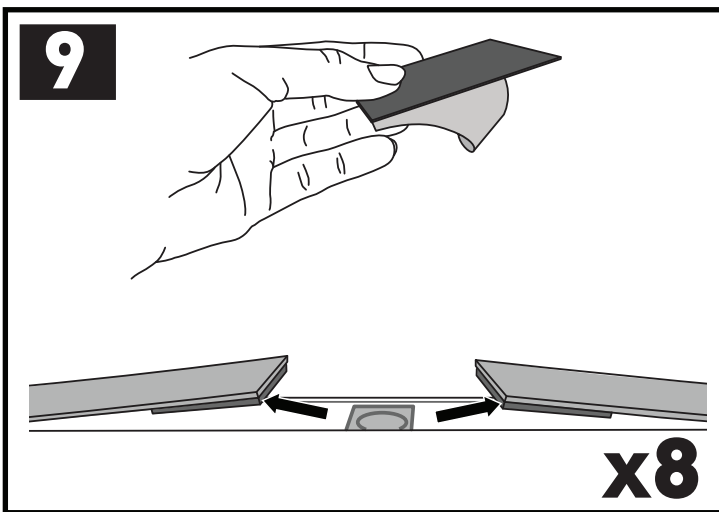

3

x4

4

x4

5

		1	2
Holden Colorado Crew Cab, 4dr Ute 12-Aug 16	AU, NZ	X = 365 mm (14 3/8")	X = 1260 mm (49 5/8")
Holden Colorado Crew Cab, 4dr Ute Sep16+	AU, NZ	X = 365 mm (14 3/8")	X = 1260 mm (49 5/8")
Chevrolet Colorado Crew Cab, 4dr Ute 13+	EU	X = 365 mm (14 3/8")	X = 1260 mm (49 5/8")
Isuzu D-Max Double Cab 4dr Ute 12-Apr 17	EU	X = 365 mm (14 3/8")	X = 1260 mm (49 5/8")
Isuzu D-Max Double Cab 4dr Ute 17-19	EU	X = 365 mm (14 3/8")	X = 1260 mm (49 5/8")
Isuzu D-Max SX/LS-U/LS-M Double Cab, 4dr Ute 20+	EU	X = 385 mm (15 1/8")	X = 1290 mm (50 3/4")
Isuzu D-Max LS-U/LS-M Crew Cab, 4dr Ute 12-Apr 17	AU, NZ	X = 365 mm (14 3/8")	X = 1260 mm (49 5/8")
Isuzu D-Max LS-U/LS-M Crew Cab, 4dr Ute May 17-Aug 20	AU	X = 365 mm (14 3/8")	X = 1260 mm (49 5/8")
Isuzu D-Max LS-U/LS-M Crew Cab, 4dr Ute May 17+	NZ	X = 365 mm (14 3/8")	X = 1260 mm (49 5/8")
Isuzu D-Max SX/LS-U/LS-M Crew Cab, 4dr Ute Sep 20+	AU	X = 385 mm (15 1/8")	X = 1290 mm (50 3/4")
Isuzu KB Double Cab, 4dr Ute 13-Apr 17	ZA	X = 365 mm (14 3/8")	X = 1260 mm (49 5/8")
Isuzu KB Double Cab, 4dr Ute May 17+	ZA	X = 365 mm (14 3/8")	X = 1260 mm (49 5/8")
Mazda BT-50 Dual Cab, 4dr Ute Oct 20+	AU, NZ	X = 385 mm (15 1/8")	X = 1290 mm (50 3/4")
Mazda BT-50 Dual Cab, 4dr Ute 20+	ZA	X = 385 mm (15 1/8")	X = 1290 mm (50 3/4")