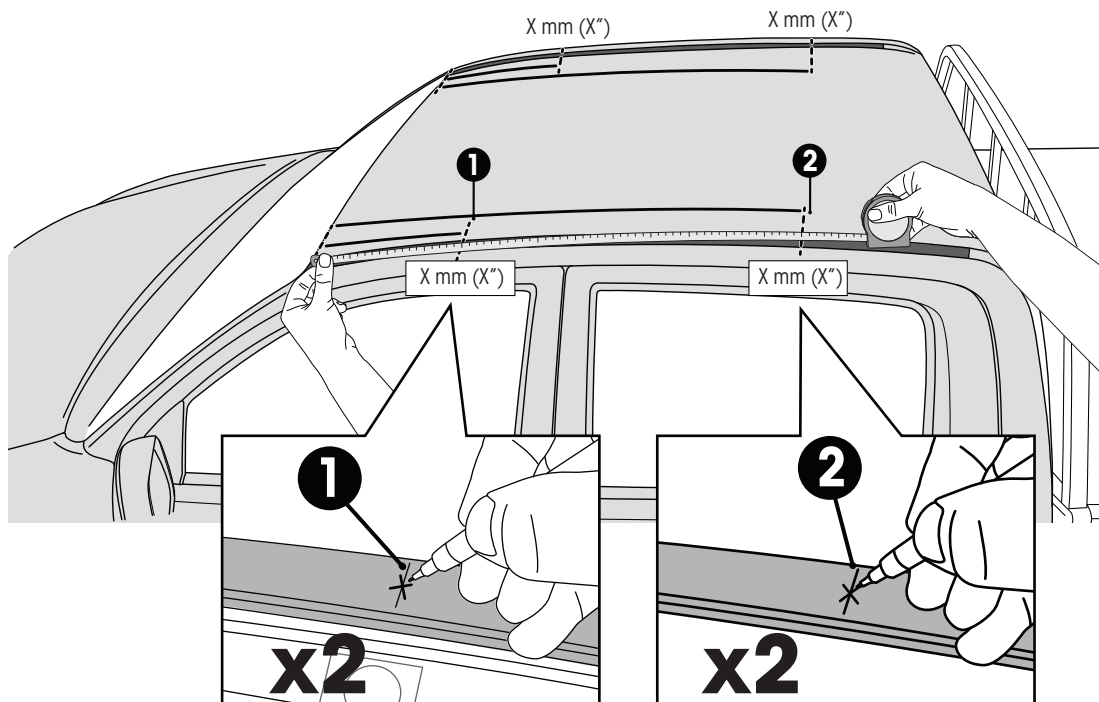

3

x4

4

x4

5

		1	2
Holden Colorado Crew Cab, 4dr Ute 12-Aug 16	AU, NZ	X = 365 mm (14 3/8")	X = 1260 mm (49 5/8")
Holden Colorado Crew Cab, 4dr Ute Sep16+	AU, NZ	X = 365 mm (14 3/8")	X = 1260 mm (49 5/8")
Chevrolet Colorado Crew Cab, 4dr Ute 13+	EU	X = 365 mm (14 3/8")	X = 1260 mm (49 5/8")
Isuzu D-Max Double Cab 4dr Ute 12-Apr 17	EU	X = 365 mm (14 3/8")	X = 1260 mm (49 5/8")
Isuzu D-Max Double Cab 4dr Ute 17-19	EU	X = 365 mm (14 3/8")	X = 1260 mm (49 5/8")
Isuzu D-Max SX/LS-U/LS-M Double Cab, 4dr Ute 20+	EU	X = 385 mm (15 1/8")	X = 1290 mm (50 3/4")
Isuzu D-Max LS-U/LS-M Crew Cab, 4dr Ute 12-Apr 17	AU, NZ	X = 365 mm (14 3/8")	X = 1260 mm (49 5/8")
Isuzu D-Max LS-U/LS-M Crew Cab, 4dr Ute May 17-Aug 20	AU	X = 365 mm (14 3/8")	X = 1260 mm (49 5/8")
Isuzu D-Max LS-U/LS-M Crew Cab, 4dr Ute May 17+	NZ	X = 365 mm (14 3/8")	X = 1260 mm (49 5/8")
Isuzu D-Max SX/LS-U/LS-M Crew Cab, 4dr Ute Sep 20+	AU	X = 385 mm (15 1/8")	X = 1290 mm (50 3/4")
Isuzu KB Double Cab, 4dr Ute 13-Apr 17	ZA	X = 365 mm (14 3/8")	X = 1260 mm (49 5/8")
Isuzu KB Double Cab, 4dr Ute May 17+	ZA	X = 365 mm (14 3/8")	X = 1260 mm (49 5/8")
Mazda BT-50 Dual Cab, 4dr Ute Oct 20+	AU, NZ	X = 385 mm (15 1/8")	X = 1290 mm (50 3/4")
Mazda BT-50 Dual Cab, 4dr Ute 20+	ZA	X = 385 mm (15 1/8")	X = 1290 mm (50 3/4")