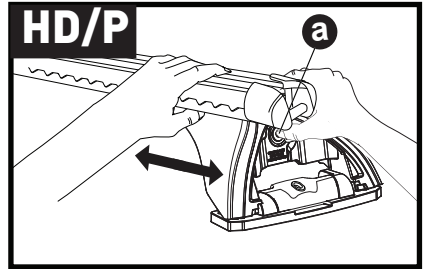

17

		1	2
Holden Colorado Crew Cab, 4dr Ute 12-Aug 16	AU, NZ	X = 905 mm (35 5/8")	X = 885 mm (34 7/8")
Holden Colorado Crew Cab, 4dr Ute Sep16+	AU, NZ	X = 905 mm (35 5/8")	X = 885 mm (34 7/8")
Chevrolet Colorado Crew Cab, 4dr Ute 13+	EU	X = 905 mm (35 5/8")	X = 885 mm (34 7/8")
Isuzu D-Max Double Cab 4dr Ute 12-Apr 17	EU	X = 905 mm (35 5/8")	X = 885 mm (34 7/8")
Isuzu D-Max Double Cab 4dr Ute 17-19	EU	X = 910 mm (35 7/8")	X = 895 mm (35 1/4")
Isuzu D-Max SX/LS-U/LS-M Double Cab, 4dr Ute 20+	EU	X = 920 mm (36 1/2")	X = 920 mm (36 1/2")
Isuzu D-Max SX/LS-U/LS-M Double Cab, 4dr Ute Oct 20+	NZ	X = 920 mm (36 1/2")	X = 920 mm (36 1/2")
Isuzu D-Max LS-U/LS-M Crew Cab, 4dr Ute 12-Apr 17	AU, NZ	X = 905 mm (35 5/8")	X = 885 mm (34 7/8")
Isuzu D-Max LS-U/LS-M Crew Cab, 4dr Ute May 17-Aug 20	AU	X = 910 mm (35 7/8")	X = 895 mm (35 1/4")
Isuzu D-Max LS-U/LS-M Crew Cab, 4dr Ute May 17-Sep 20	NZ	X = 910 mm (35 7/8")	X = 895 mm (35 1/4")
Isuzu D-Max SX/LS-U/LS-M Crew Cab, 4dr Ute Sep 20+	AU	X = 920 mm (36 1/2")	X = 920 mm (36 1/2")
Isuzu KB Double Cab, 4dr Ute 13-Apr 17	ZA	X = 905 mm (35 5/8")	X = 885 mm (34 7/8")
Isuzu KB Double Cab, 4dr Ute May 17+	ZA	X = 910 mm (35 7/8")	X = 895 mm (35 1/4")
Mazda BT-50 Dual Cab, 4dr Ute Oct 20+	AU, NZ	X = 920 mm (36 1/2")	X = 920 mm (36 1/2")
Mazda BT-50 Dual Cab, 4dr Ute 20+	ZA	X = 920 mm (36 1/2")	X = 920 mm (36 1/2")