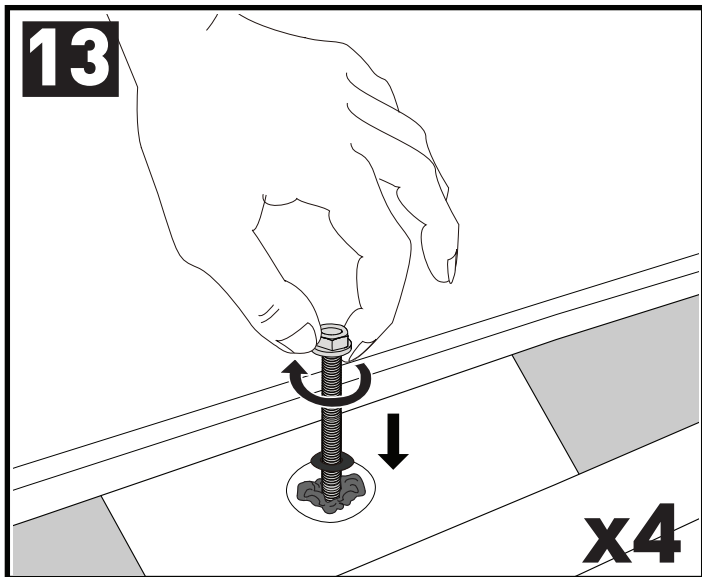

3

x4

4

x4

5

		1	2
Holden Colorado Crew Cab, 4dr Ute 12-Aug 16	AU, NZ	X = 365 mm (14 3/8")	X = 1260 mm (49 5/8")
Holden Colorado Crew Cab, 4dr Ute Sep16+	AU, NZ	X = 365 mm (14 3/8")	X = 1260 mm (49 5/8")
Chevrolet Colorado Crew Cab, 4dr Ute 13+	EU	X = 365 mm (14 3/8")	X = 1260 mm (49 5/8")
Isuzu D-Max Double Cab 4dr Ute 12-Apr 17	EU	X = 365 mm (14 3/8")	X = 1260 mm (49 5/8")
Isuzu D-Max Double Cab 4dr Ute 17-19	EU	X = 365 mm (14 3/8")	X = 1260 mm (49 5/8")
Isuzu D-Max SX/LS-U/LS-M Double Cab, 4dr Ute 20+	EU	X = 385 mm (15 1/8")	X = 1290 mm (50 3/4")
Isuzu D-Max LS-U/LS-M Crew Cab, 4dr Ute 12-Apr 17	AU, NZ	X = 365 mm (14 3/8")	X = 1260 mm (49 5/8")
Isuzu D-Max LS-U/LS-M Crew Cab, 4dr Ute May 17-Aug 20	AU	X = 365 mm (14 3/8")	X = 1260 mm (49 5/8")
Isuzu D-Max LS-U/LS-M Crew Cab, 4dr Ute May 17+	NZ	X = 365 mm (14 3/8")	X = 1260 mm (49 5/8")
Isuzu D-Max SX/LS-U/LS-M Crew Cab, 4dr Ute Sep 20+	AU	X = 385 mm (15 1/8")	X = 1290 mm (50 3/4")
Isuzu KB Double Cab, 4dr Ute 13-Apr 17	ZA	X = 365 mm (14 3/8")	X = 1260 mm (49 5/8")
Isuzu KB Double Cab, 4dr Ute May 17+	ZA	X = 365 mm (14 3/8")	X = 1260 mm (49 5/8")
Mazda BT-50 Dual Cab, 4dr Ute Oct 20+	AU, NZ	X = 385 mm (15 1/8")	X = 1290 mm (50 3/4")
Mazda BT-50 Dual Cab, 4dr Ute 20+	ZA	X = 385 mm (15 1/8")	X = 1290 mm (50 3/4")