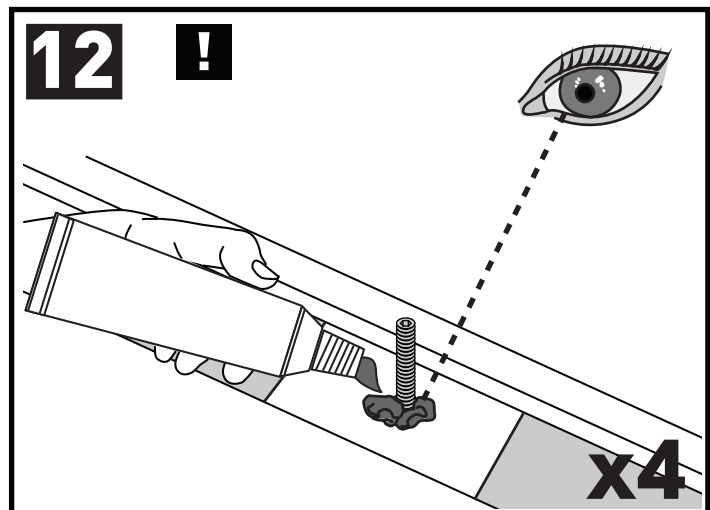

3

x4

4

x4

5

		1	2
Holden Colorado Crew Cab, 4dr Ute 12-Aug 16	AU, NZ	X = 365 mm (14 3/8")	X = 1260 mm (49 5/8")
Holden Colorado Crew Cab, 4dr Ute Sep16+	AU, NZ	X = 365 mm (14 3/8")	X = 1260 mm (49 5/8")
Chevrolet Colorado Crew Cab, 4dr Ute 13+	EU	X = 365 mm (14 3/8")	X = 1260 mm (49 5/8")
Isuzu D-Max Double Cab 4dr Ute 12-Apr 17	EU	X = 365 mm (14 3/8")	X = 1260 mm (49 5/8")
Isuzu D-Max Double Cab 4dr Ute 17-19	EU	X = 365 mm (14 3/8")	X = 1260 mm (49 5/8")
Isuzu D-Max SX/LS-U/LS-M Double Cab, 4dr Ute 20+	EU	X = 385 mm (15 1/8")	X = 1290 mm (50 3/4")
Isuzu D-Max LS-U/LS-M Crew Cab, 4dr Ute 12-Apr 17	AU, NZ	X = 365 mm (14 3/8")	X = 1260 mm (49 5/8")
Isuzu D-Max LS-U/LS-M Crew Cab, 4dr Ute May 17-Aug 20	AU	X = 365 mm (14 3/8")	X = 1260 mm (49 5/8")
Isuzu D-Max LS-U/LS-M Crew Cab, 4dr Ute May 17+	NZ	X = 365 mm (14 3/8")	X = 1260 mm (49 5/8")
Isuzu D-Max SX/LS-U/LS-M Crew Cab, 4dr Ute Sep 20+	AU	X = 385 mm (15 1/8")	X = 1290 mm (50 3/4")
Isuzu KB Double Cab, 4dr Ute 13-Apr 17	ZA	X = 365 mm (14 3/8")	X = 1260 mm (49 5/8")
Isuzu KB Double Cab, 4dr Ute May 17+	ZA	X = 365 mm (14 3/8")	X = 1260 mm (49 5/8")
Mazda BT-50 Dual Cab, 4dr Ute Oct 20+	AU, NZ	X = 385 mm (15 1/8")	X = 1290 mm (50 3/4")
Mazda BT-50 Dual Cab, 4dr Ute 20+	ZA	X = 385 mm (15 1/8")	X = 1290 mm (50 3/4")