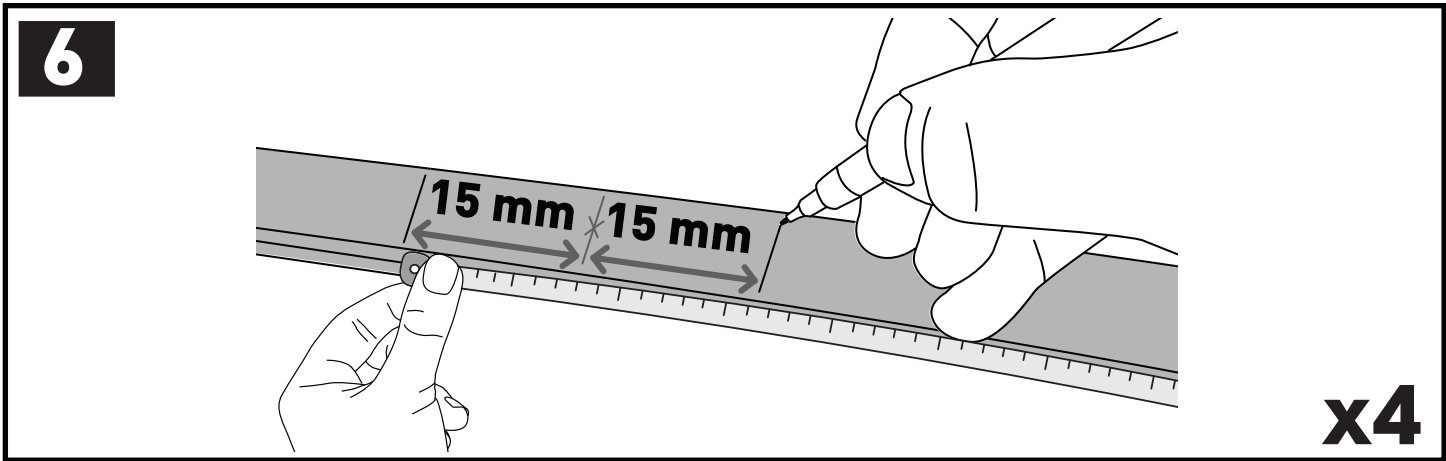

3

x4

4

x4

5

		1	2
Holden Colorado Crew Cab, 4dr Ute 12-Aug 16	AU, NZ	X = 365 mm (14 3/8")	X = 1260 mm (49 5/8")
Holden Colorado Crew Cab, 4dr Ute Sep16+	AU, NZ	X = 365 mm (14 3/8")	X = 1260 mm (49 5/8")
Chevrolet Colorado Crew Cab, 4dr Ute 13+	EU	X = 365 mm (14 3/8")	X = 1260 mm (49 5/8")
Isuzu D-Max Double Cab 4dr Ute 12-Apr 17	EU	X = 365 mm (14 3/8")	X = 1260 mm (49 5/8")
Isuzu D-Max Double Cab 4dr Ute 17-19	EU	X = 365 mm (14 3/8")	X = 1260 mm (49 5/8")
Isuzu D-Max SX/LS-U/LS-M Double Cab, 4dr Ute 20+	EU	X = 385 mm (15 1/8")	X = 1290 mm (50 3/4")
Isuzu D-Max LS-U/LS-M Crew Cab, 4dr Ute 12-Apr 17	AU, NZ	X = 365 mm (14 3/8")	X = 1260 mm (49 5/8")
Isuzu D-Max LS-U/LS-M Crew Cab, 4dr Ute May 17-Aug 20	AU	X = 365 mm (14 3/8")	X = 1260 mm (49 5/8")
Isuzu D-Max LS-U/LS-M Crew Cab, 4dr Ute May 17+	NZ	X = 365 mm (14 3/8")	X = 1260 mm (49 5/8")
Isuzu D-Max SX/LS-U/LS-M Crew Cab, 4dr Ute Sep 20+	AU	X = 385 mm (15 1/8")	X = 1290 mm (50 3/4")
Isuzu KB Double Cab, 4dr Ute 13-Apr 17	ZA	X = 365 mm (14 3/8")	X = 1260 mm (49 5/8")
Isuzu KB Double Cab, 4dr Ute May 17+	ZA	X = 365 mm (14 3/8")	X = 1260 mm (49 5/8")
Mazda BT-50 Dual Cab, 4dr Ute Oct 20+	AU, NZ	X = 385 mm (15 1/8")	X = 1290 mm (50 3/4")
Mazda BT-50 Dual Cab, 4dr Ute 20+	ZA	X = 385 mm (15 1/8")	X = 1290 mm (50 3/4")