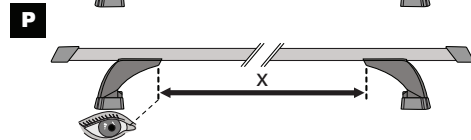

17

		1	2
Holden Colorado Crew Cab, 4dr Ute 12-Aug 16	AU, NZ	X = 905 mm (35 5/8")	X = 885 mm (34 7/8")
Holden Colorado Crew Cab, 4dr Ute Sep16+	AU, NZ	X = 905 mm (35 5/8")	X = 885 mm (34 7/8")
Chevrolet Colorado Crew Cab, 4dr Ute 13+	EU	X = 905 mm (35 5/8")	X = 885 mm (34 7/8")
Isuzu D-Max Double Cab 4dr Ute 12-Apr 17	EU	X = 905 mm (35 5/8")	X = 885 mm (34 7/8")
Isuzu D-Max Double Cab 4dr Ute 17-19	EU	X = 910 mm (35 7/8")	X = 895 mm (35 1/4")
Isuzu D-Max SX/LS-U/LS-M Double Cab, 4dr Ute 20+	EU	X = 920 mm (36 1/2")	X = 920 mm (36 1/2")
Isuzu D-Max SX/LS-U/LS-M Double Cab, 4dr Ute Oct 20+	NZ	X = 920 mm (36 1/2")	X = 920 mm (36 1/2")
Isuzu D-Max LS-U/LS-M Crew Cab, 4dr Ute 12-Apr 17	AU, NZ	X = 905 mm (35 5/8")	X = 885 mm (34 7/8")
Isuzu D-Max LS-U/LS-M Crew Cab, 4dr Ute May 17-Aug 20	AU	X = 910 mm (35 7/8")	X = 895 mm (35 1/4")
Isuzu D-Max LS-U/LS-M Crew Cab, 4dr Ute May 17-Sep 20	NZ	X = 910 mm (35 7/8")	X = 895 mm (35 1/4")
Isuzu D-Max SX/LS-U/LS-M Crew Cab, 4dr Ute Sep 20+	AU	X = 920 mm (36 1/2")	X = 920 mm (36 1/2")
Isuzu KB Double Cab, 4dr Ute 13-Apr 17	ZA	X = 905 mm (35 5/8")	X = 885 mm (34 7/8")
Isuzu KB Double Cab, 4dr Ute May 17+	ZA	X = 910 mm (35 7/8")	X = 895 mm (35 1/4")
Mazda BT-50 Dual Cab, 4dr Ute Oct 20+	AU, NZ	X = 920 mm (36 1/2")	X = 920 mm (36 1/2")
Mazda BT-50 Dual Cab, 4dr Ute 20+	ZA	X = 920 mm (36 1/2")	X = 920 mm (36 1/2")