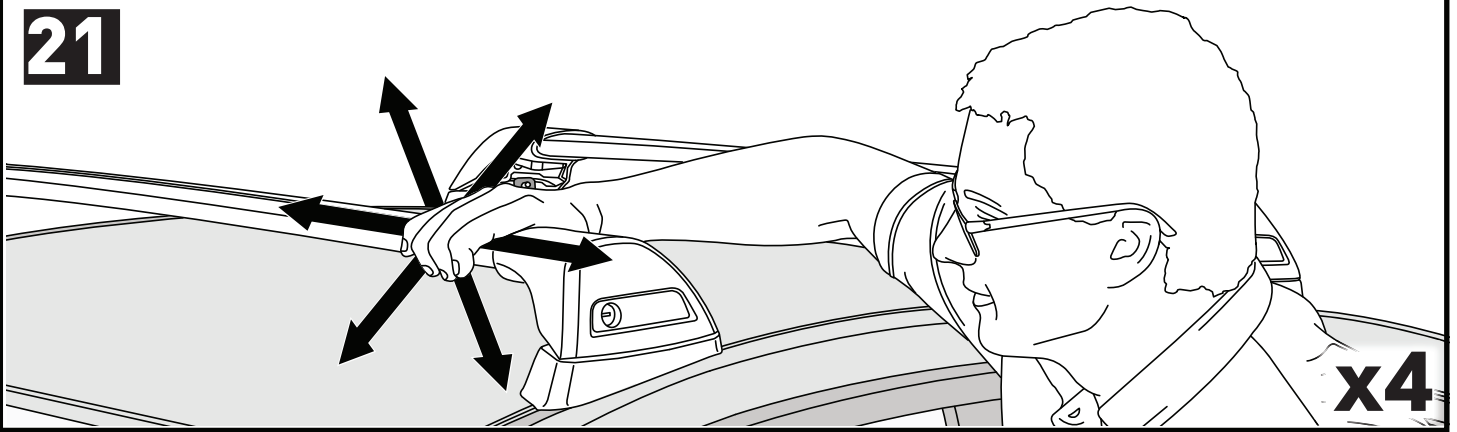

21

**ATTENTION • ACHTUNG • ATENCIÓN • ATTENTION • OPPMERKSOMHET • ATENÇÃO • ВНИМАНИЕ • ATTENZIONE
UWAGA • UPOZORNĚNÍ • UPOZORNENIE • LET OP • UPPMÄRKSAMHET • OPMÆRKSOMHED • УВАГА • HUOMIO**

1. **EN** Please read safety and warranty booklet included with this product prior to use. For more information visit your local dealer.
2. **DE** Bitte lesen und beachten Sie die beiliegende Montageanleitung, Sicherheitshinweise und Garantiebedingungen bevor Sie das Produkt montieren/benutzen. Für weitere Informationen kontaktieren Sie bitte Ihren Händler.
3. **ES** Por favor, lea folleto de seguridad y garantía que se incluye con este producto antes de su uso. Para obtener más información, visite a su distribuidor local.
4. **FR** Veuillez lire attentivement le manuel de sécurité et de garantie avant utilisation. Pour plus d'informations, visitez votre concessionnaire local.
5. **NO** Vennligst les hefte om sikkerhet og garanti som er vedlagt dette produkt før det tas i bruk. For mer informasjon ta kontakt med din forhandler.
6. **PT** Por favor leia o manual de segurança e garantia incluído, antes de utilizar o produto. Para mais informações visite o seu revendedor local.
7. **RU** Пожалуйста, ознакомьтесь с инструкцией перед тем, как использовать товар. Для получения более подробной информации обратитесь к местному дилеру.
8. **IT** Si prega di leggere il libretto di sicurezza e garanzia incluso nel prodotto prima dell'uso. Per maggiori informazioni visita il rivenditore locale.
9. **PL** Proszę zapoznać się z warunkami gwarancji i bezpieczeństwa przed użyciem produktu. W celu uzyskania dodatkowych informacji proszę kontaktować się z najbliższym autoryzowanym punktem sprzedaży.
10. **CS** Před použitím si prosím přečtěte příložené informace o bezpečnosti a záručních podmínkách. Pro více informací navštivte nejbližšího dealera.
11. **SK** Pred použitím si prosím prečítajte príložené informácie o bezpečnosti a záručných podmienkach. Pre viac informácií navštívte najbližšieho diera.
12. **NL** A.U.B. bijgesloten garantie- en veiligheidsinstructies grondig lezen voor gebruik van dit product. Voor meer informatie graag contact opnemen met uw dealer.
13. **SV** Var snäll och läs igenom säkerhets- och garantihäftet som medföljer produkten före användning. För mer information besök din lokala återförsäljare.
14. **DK** Læs venligst sikkerheds- og garantibogholderen, der følger med dette produkt, inden brug. For mere information besøg din lokale forhandler.
15. **UA** Будь ласка, ознайомтеся з брошурою безпеки та гарантії, включені до цього продукту перед використанням. Для отримання додаткової інформації відвідайте місцевого дилера.
16. **FI** Lue tämän tuotteen mukana toimitetut turvallisuus- ja takuu huoltopalvelut ennen käyttöä. Lisätietoja saat paikalliselta jälleenmyyjältä.