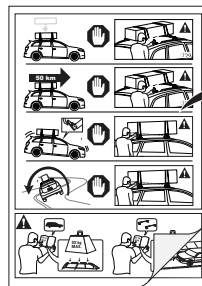

Yakima Australia Pty Ltd
17 Hinkler Court, Brendale
QLD 4500, Australia
1800 143 548
www.prorack.com.au
www.whispbar.com.au
www.yakima.com.au

Yakima Products, Inc.
4101 Kruse Way
Lake Oswego, OR. 97035 USA
888 925 4621
www.yakima.com

WORKS WITH: