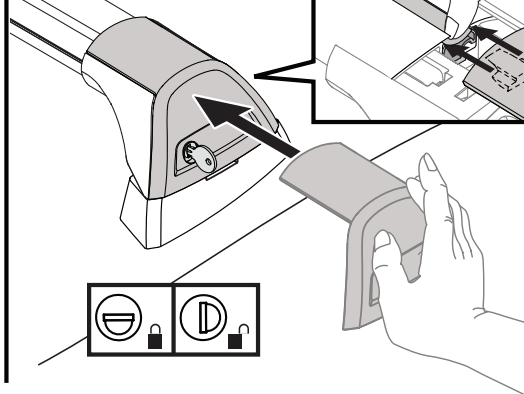

18

2 Nm
(18 lb-in)

x4

19

x4

20

T
HD
P

F

x4