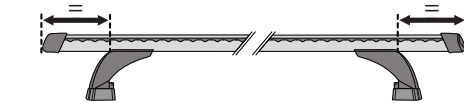

17

		1	2
Holden Colorado Crew Cab, 4dr Ute 12-Aug 16	AU, NZ	X = 905 mm (35 5/8")	X = 885 mm (34 7/8")
Holden Colorado Crew Cab, 4dr Ute Sep16+	AU, NZ	X = 905 mm (35 5/8")	X = 885 mm (34 7/8")
Chevrolet Colorado Crew Cab, 4dr Ute 13+	EU	X = 905 mm (35 5/8")	X = 885 mm (34 7/8")
Isuzu D-Max Double Cab 4dr Ute 12-Apr 17	EU	X = 905 mm (35 5/8")	X = 885 mm (34 7/8")
Isuzu D-Max Double Cab 4dr Ute 17-19	EU	X = 910 mm (35 7/8")	X = 895 mm (35 1/4")
Isuzu D-Max SX/LS-U/LS-M Double Cab, 4dr Ute 20+	EU	X = 920 mm (36 1/2")	X = 920 mm (36 1/2")
Isuzu D-Max SX/LS-U/LS-M Double Cab, 4dr Ute Oct 20+	NZ	X = 920 mm (36 1/2")	X = 920 mm (36 1/2")
Isuzu D-Max LS-U/LS-M Crew Cab, 4dr Ute 12-Apr 17	AU, NZ	X = 905 mm (35 5/8")	X = 885 mm (34 7/8")
Isuzu D-Max LS-U/LS-M Crew Cab, 4dr Ute May 17-Aug 20	AU	X = 910 mm (35 7/8")	X = 895 mm (35 1/4")
Isuzu D-Max LS-U/LS-M Crew Cab, 4dr Ute May 17-Sep 20	NZ	X = 910 mm (35 7/8")	X = 895 mm (35 1/4")
Isuzu D-Max SX/LS-U/LS-M Crew Cab, 4dr Ute Sep 20+	AU	X = 920 mm (36 1/2")	X = 920 mm (36 1/2")
Isuzu KB Double Cab, 4dr Ute 13-Apr 17	ZA	X = 905 mm (35 5/8")	X = 885 mm (34 7/8")
Isuzu KB Double Cab, 4dr Ute May 17+	ZA	X = 910 mm (35 7/8")	X = 895 mm (35 1/4")
Mazda BT-50 Dual Cab, 4dr Ute Oct 20+	AU, NZ	X = 920 mm (36 1/2")	X = 920 mm (36 1/2")
Mazda BT-50 Dual Cab, 4dr Ute 20+	ZA	X = 920 mm (36 1/2")	X = 920 mm (36 1/2")