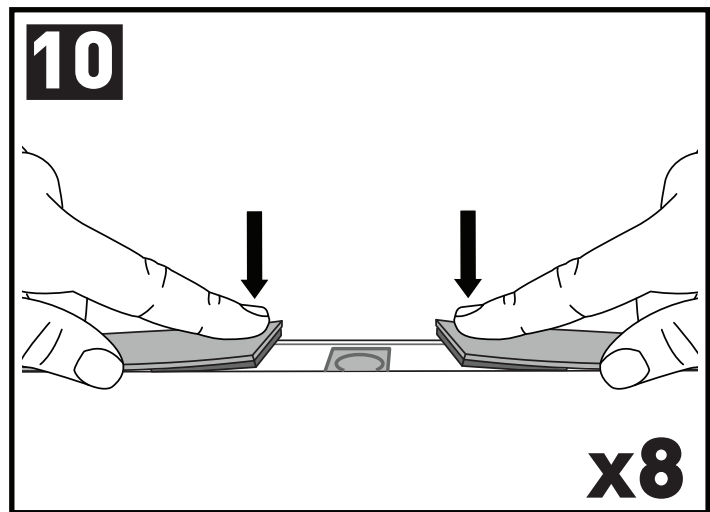

3

x4

4

x4

5

		1	2
Holden Colorado Crew Cab, 4dr Ute 12-Aug 16	AU, NZ	X = 365 mm (14 3/8")	X = 1260 mm (49 5/8")
Holden Colorado Crew Cab, 4dr Ute Sep16+	AU, NZ	X = 365 mm (14 3/8")	X = 1260 mm (49 5/8")
Chevrolet Colorado Crew Cab, 4dr Ute 13+	EU	X = 365 mm (14 3/8")	X = 1260 mm (49 5/8")
Isuzu D-Max Double Cab 4dr Ute 12-Apr 17	EU	X = 365 mm (14 3/8")	X = 1260 mm (49 5/8")
Isuzu D-Max Double Cab 4dr Ute 17-19	EU	X = 365 mm (14 3/8")	X = 1260 mm (49 5/8")
Isuzu D-Max SX/LS-U/LS-M Double Cab, 4dr Ute 20+	EU	X = 385 mm (15 1/8")	X = 1290 mm (50 3/4")
Isuzu D-Max LS-U/LS-M Crew Cab, 4dr Ute 12-Apr 17	AU, NZ	X = 365 mm (14 3/8")	X = 1260 mm (49 5/8")
Isuzu D-Max LS-U/LS-M Crew Cab, 4dr Ute May 17-Aug 20	AU	X = 365 mm (14 3/8")	X = 1260 mm (49 5/8")
Isuzu D-Max LS-U/LS-M Crew Cab, 4dr Ute May 17+	NZ	X = 365 mm (14 3/8")	X = 1260 mm (49 5/8")
Isuzu D-Max SX/LS-U/LS-M Crew Cab, 4dr Ute Sep 20+	AU	X = 385 mm (15 1/8")	X = 1290 mm (50 3/4")
Isuzu KB Double Cab, 4dr Ute 13-Apr 17	ZA	X = 365 mm (14 3/8")	X = 1260 mm (49 5/8")
Isuzu KB Double Cab, 4dr Ute May 17+	ZA	X = 365 mm (14 3/8")	X = 1260 mm (49 5/8")
Mazda BT-50 Dual Cab, 4dr Ute Oct 20+	AU, NZ	X = 385 mm (15 1/8")	X = 1290 mm (50 3/4")
Mazda BT-50 Dual Cab, 4dr Ute 20+	ZA	X = 385 mm (15 1/8")	X = 1290 mm (50 3/4")