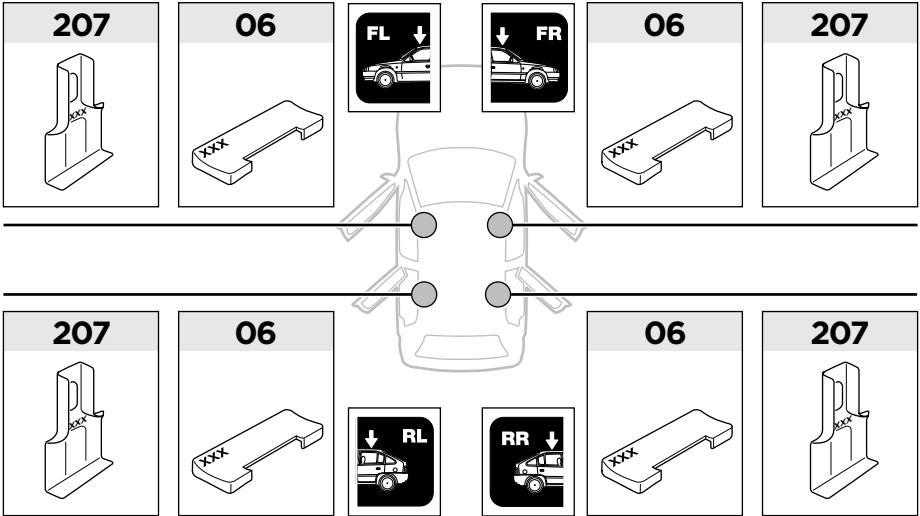

2

KIA Sephia II, 5-dr Hatchback, 98-01

KIA Sephia II, 4-dr Sedan, 98-01

KIA Sephia, 4-dr Sedan, *98-01

KIA Shuma, 5-dr Hatchback, 98-04

KIA Shuma, 4-dr Sedan, 98-04

KIA Spectra, 4-dr Sedan, 01-04 / *00-04