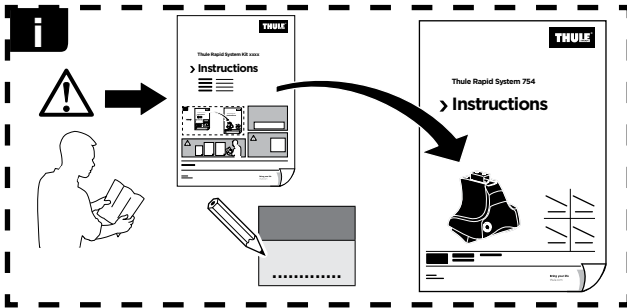

Thule Rapid System Kit 1190

> Instructions

KIA Sephia II, 5-dr Hatchback, 98-01

KIA Sephia II, 4-dr Sedan, 98-01

KIA Sephia, 4-dr Sedan, *98-01

KIA Shuma, 5-dr Hatchback, 98-04

KIA Shuma, 4-dr Sedan, 98-04

KIA Spectra, 4-dr Sedan, 01-04 / *00-04

*North America

ISO 11154-E

141190

C.20121018
519-1190-02

Bring your life

thule.com