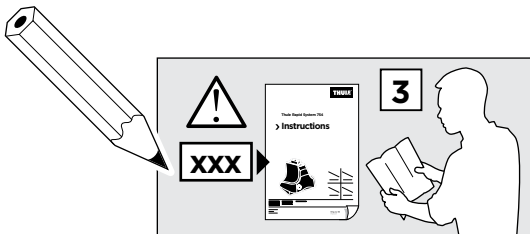

2

KIA Sephia II, 5-dr Hatchback, 98-01

KIA Sephia II, 4-dr Sedan, 98-01

KIA Sephia, 4-dr Sedan, *98-01

KIA Shuma, 5-dr Hatchback, 98-04

KIA Shuma, 4-dr Sedan, 98-04

KIA Spectra, 4-dr Sedan, 01-04 / *00-04